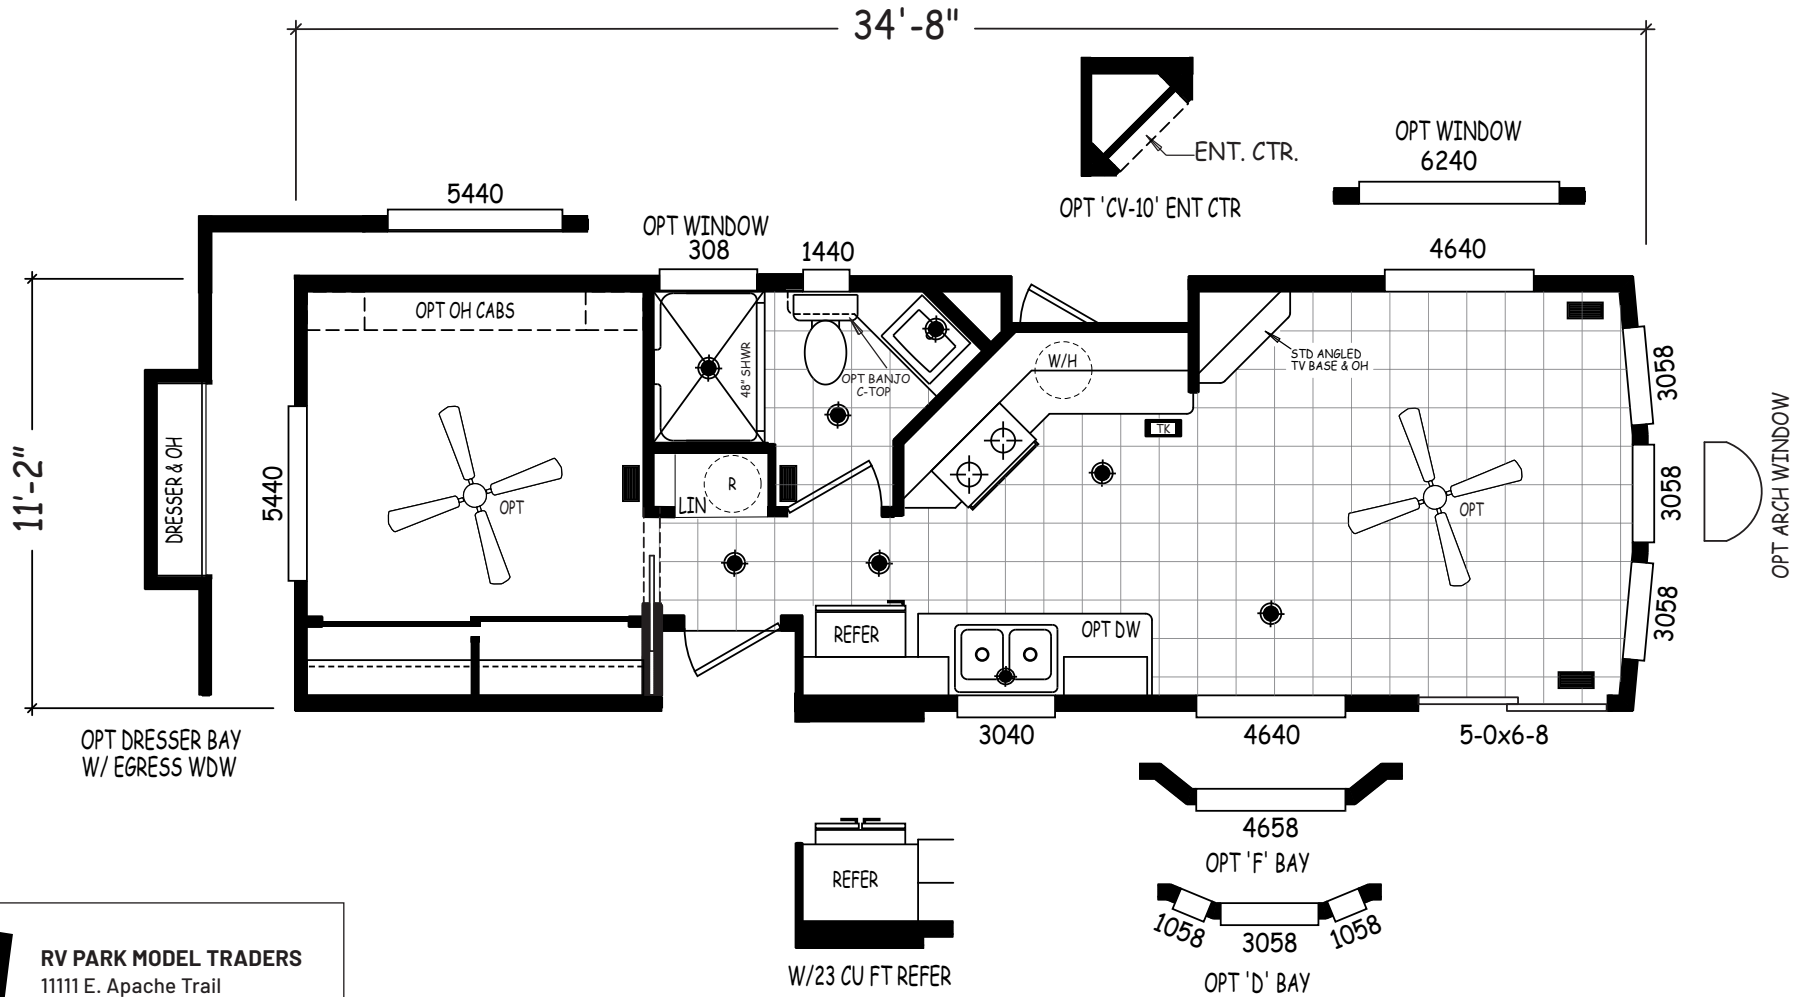

Goldfield

Superstition Series

399 SQ. FT. (Approximate) 1 Bedroom, 1 Bath

Last Updated: 11-16-22

RV PARK MODEL TRADERS
11111 E. Apache Trail
Apache Junction, AZ 85120

RVPMT.com | 1-800-297-0775

IMPORTANT: Alta Cima Corp reserves the right to modify, cancel or substitute products or features of this event at any time without prior notice or obligation. Pictures and other promotional materials are representative and may depict or contain floor plans, square footages, elevations, options, upgrades, extra design features, decorations, floor coverings, specialty light fixtures, custom paint and wall coverings, window treatments, landscaping, sound and alarm systems, furnishings, appliances, and other designer/decorator features and amenities that are not included as part of the home and/or may not be available at all locations. Home, pricing and community information is subject to change, and homes to prior sale, at any time without notice or obligation. ©2020 Alta Cima Corp. All rights reserved.