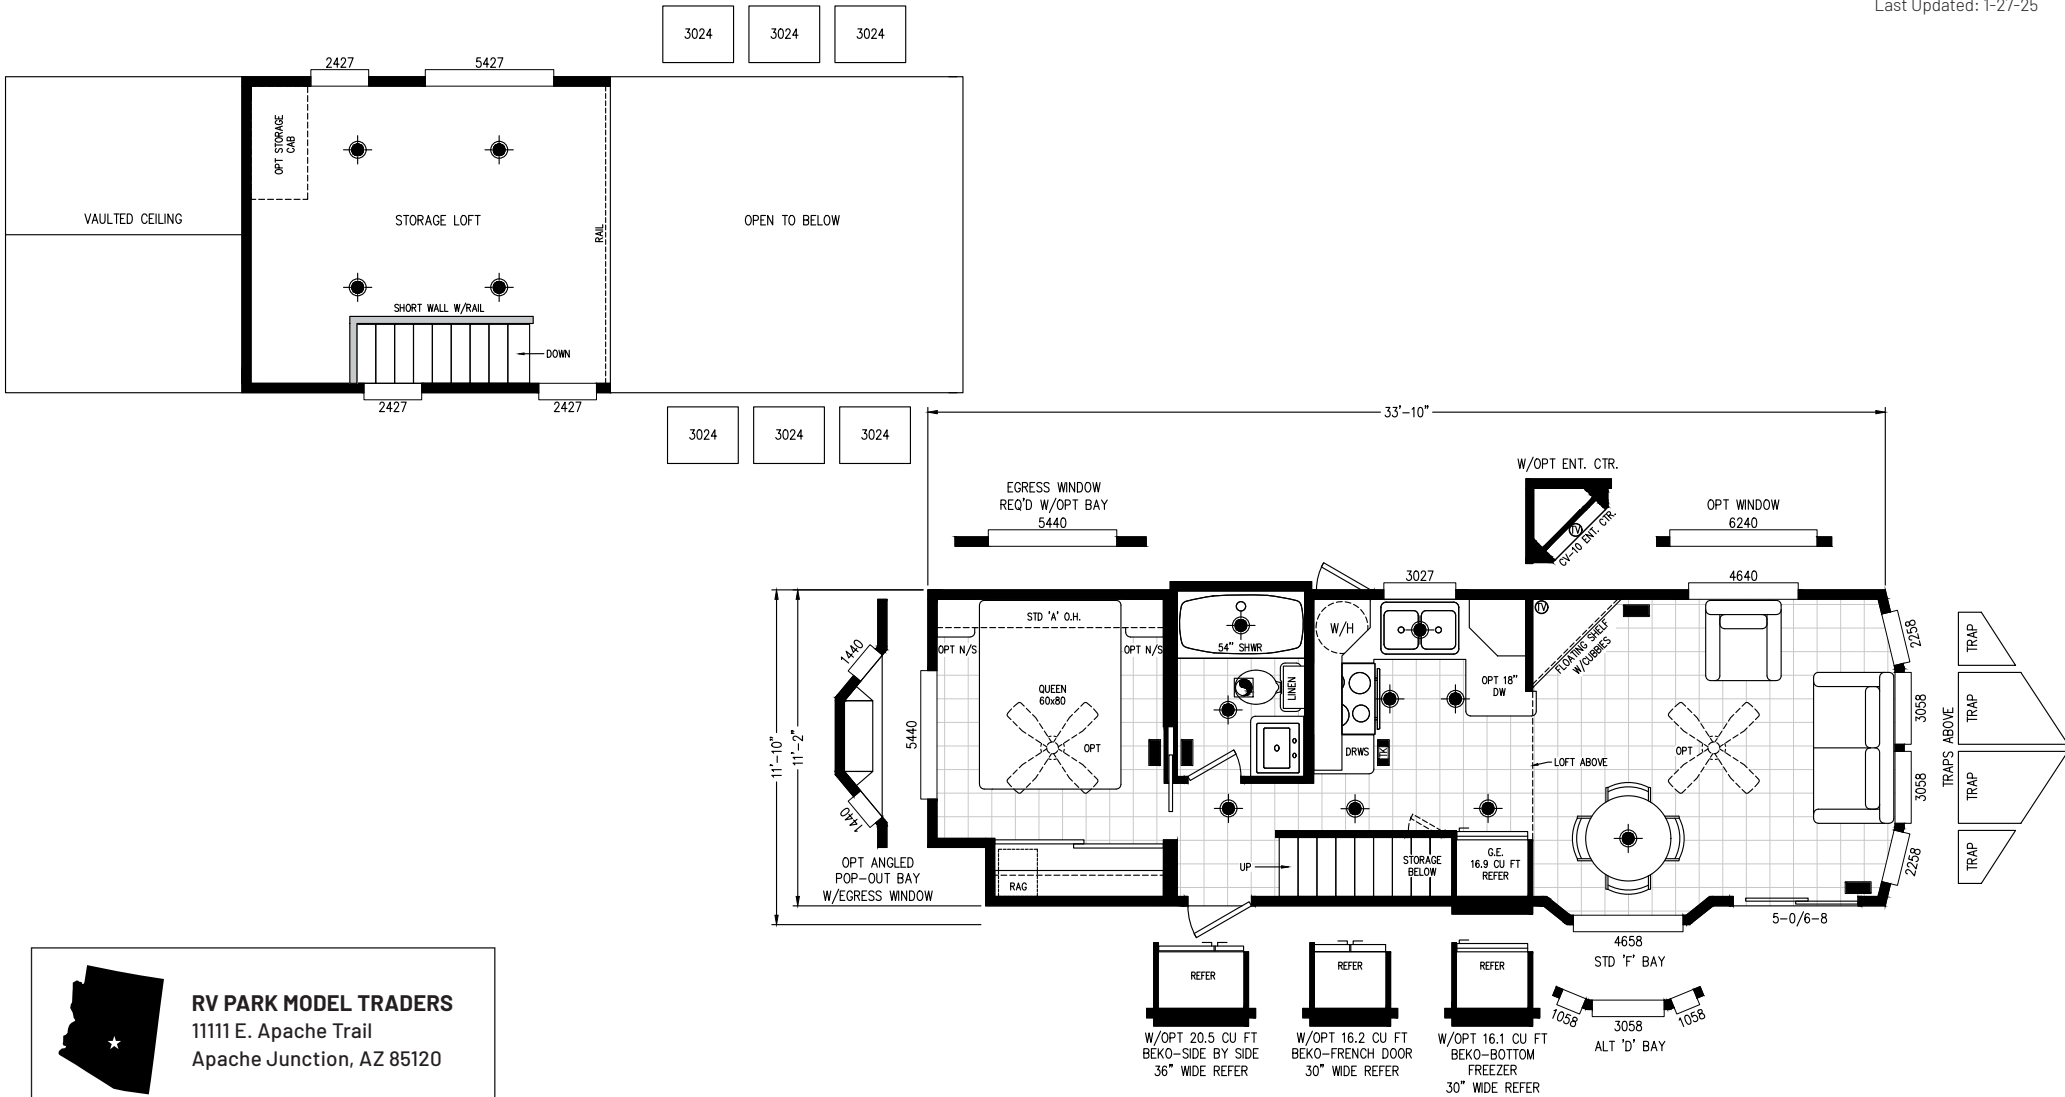

Kitt Peak

Alpine Loft Series

399 SQ. FT. (Approximate) 1 Bedroom, 1 Bath

Last Updated: 1-27-25

RV PARK MODEL TRADERS
 11111 E. Apache Trail
 Apache Junction, AZ 85120

RVPMT.com | 1-800-297-0775

IMPORTANT: Alta Cima Corp reserves the right to modify, cancel or substitute products or features of this event at any time without prior notice or obligation. Pictures and other promotional materials are representative and may depict or contain floor plans, square footages, elevations, options, upgrades, extra design features, decorations, floor coverings, specialty light fixtures, custom paint and wall coverings, window treatments, landscaping, sound and alarm systems, furnishings, appliances, and other designer/decorator features and amenities that are not included as part of the home and/or may not be available at all locations. Home, pricing and community information is subject to change, and homes to prior sale, at any time without notice or obligation. ©2020 Alta Cima Corp. All rights reserved.