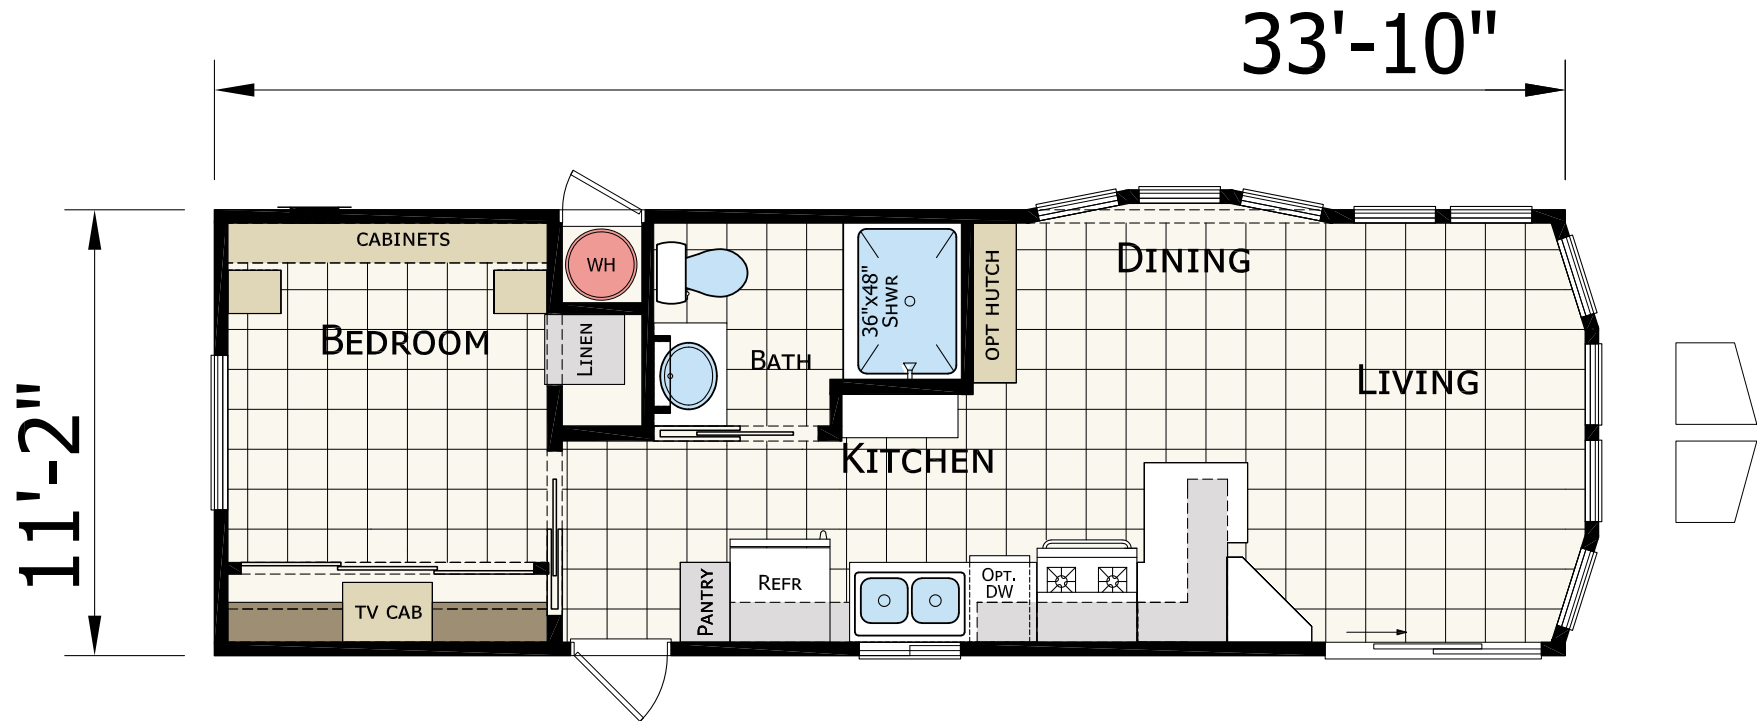

Moon Shadow

Desert Vista Series

398 SQ. FT. (Approximate) 1 Bedroom, 1 Bath

Last Updated: 4-17-24

RV PARK MODEL TRADERS
 11111 E. Apache Trail
 Apache Junction, AZ 85120

RVPMT.com | 1-800-297-0775

IMPORTANT: Alta Cima Corp reserves the right to modify, cancel or substitute products or features of this event at any time without prior notice or obligation. Pictures and other promotional materials are representative and may depict or contain floor plans, square footages, elevations, options, upgrades, extra design features, decorations, floor coverings, specialty light fixtures, custom paint and wall coverings, window treatments, landscaping, sound and alarm systems, furnishings, appliances, and other designer/decorator features and amenities that are not included as part of the home and/or may not be available at all locations. Home, pricing and community information is subject to change, and homes to prior sale, at any time without notice or obligation. ©2020 Alta Cima Corp. All rights reserved.