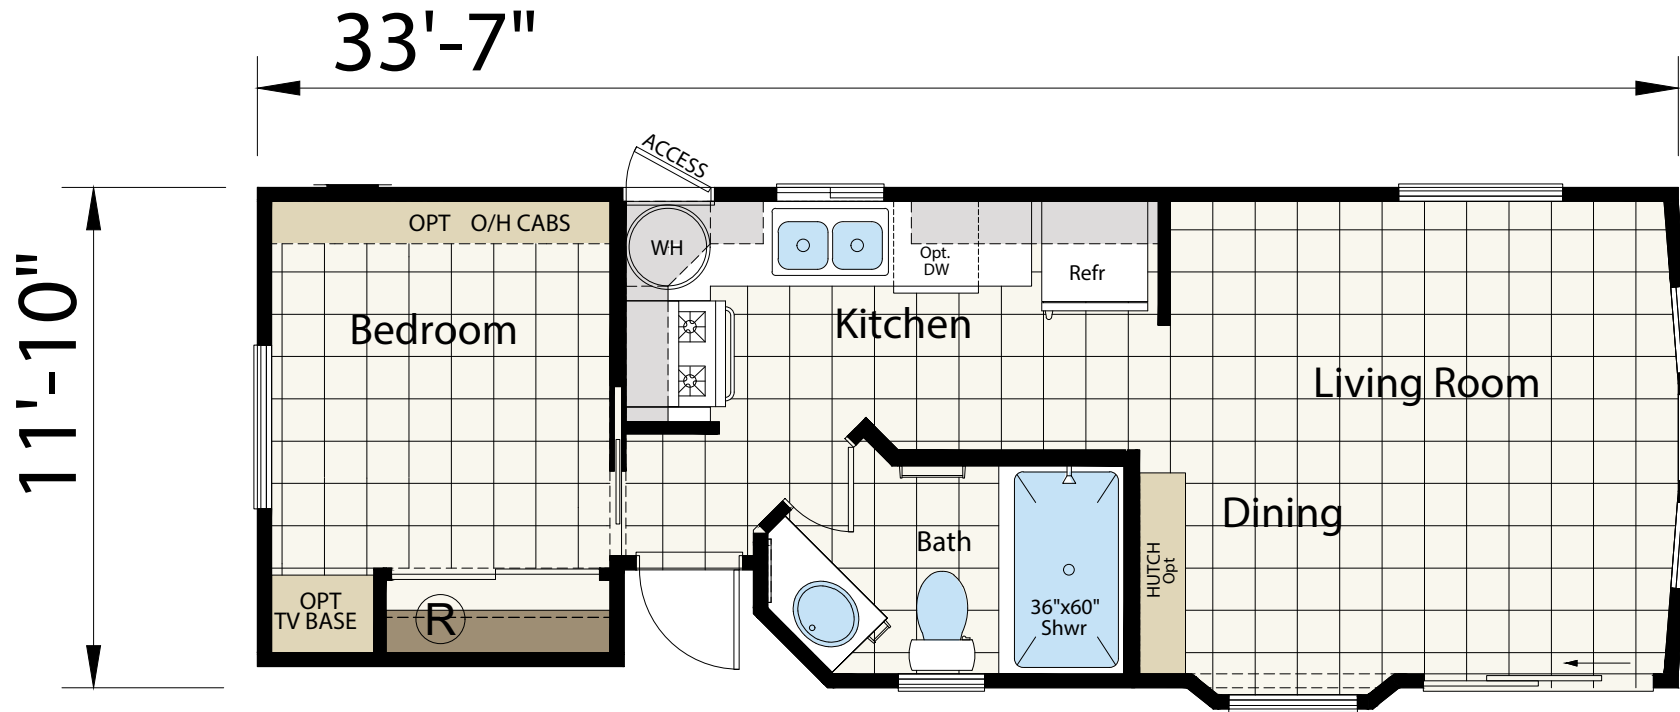

Nardini

Sonoran Series

399 SQ. FT. (Approximate) 1 Bedroom, 1 Bath

Last Updated: 4-17-24

RV PARK MODEL TRADERS
 11111 E. Apache Trail
 Apache Junction, AZ 85120

RVPMT.com | 1-800-297-0775

IMPORTANT: Alta Cima Corp reserves the right to modify, cancel or substitute products or features of this event at any time without prior notice or obligation. Pictures and other promotional materials are representative and may depict or contain floor plans, square footages, elevations, options, upgrades, extra design features, decorations, floor coverings, specialty light fixtures, custom paint and wall coverings, window treatments, landscaping, sound and alarm systems, furnishings, appliances, and other designer/decorator features and amenities that are not included as part of the home and/or may not be available at all locations. Home, pricing and community information is subject to change, and homes to prior sale, at any time without notice or obligation. ©2020 Alta Cima Corp. All rights reserved.