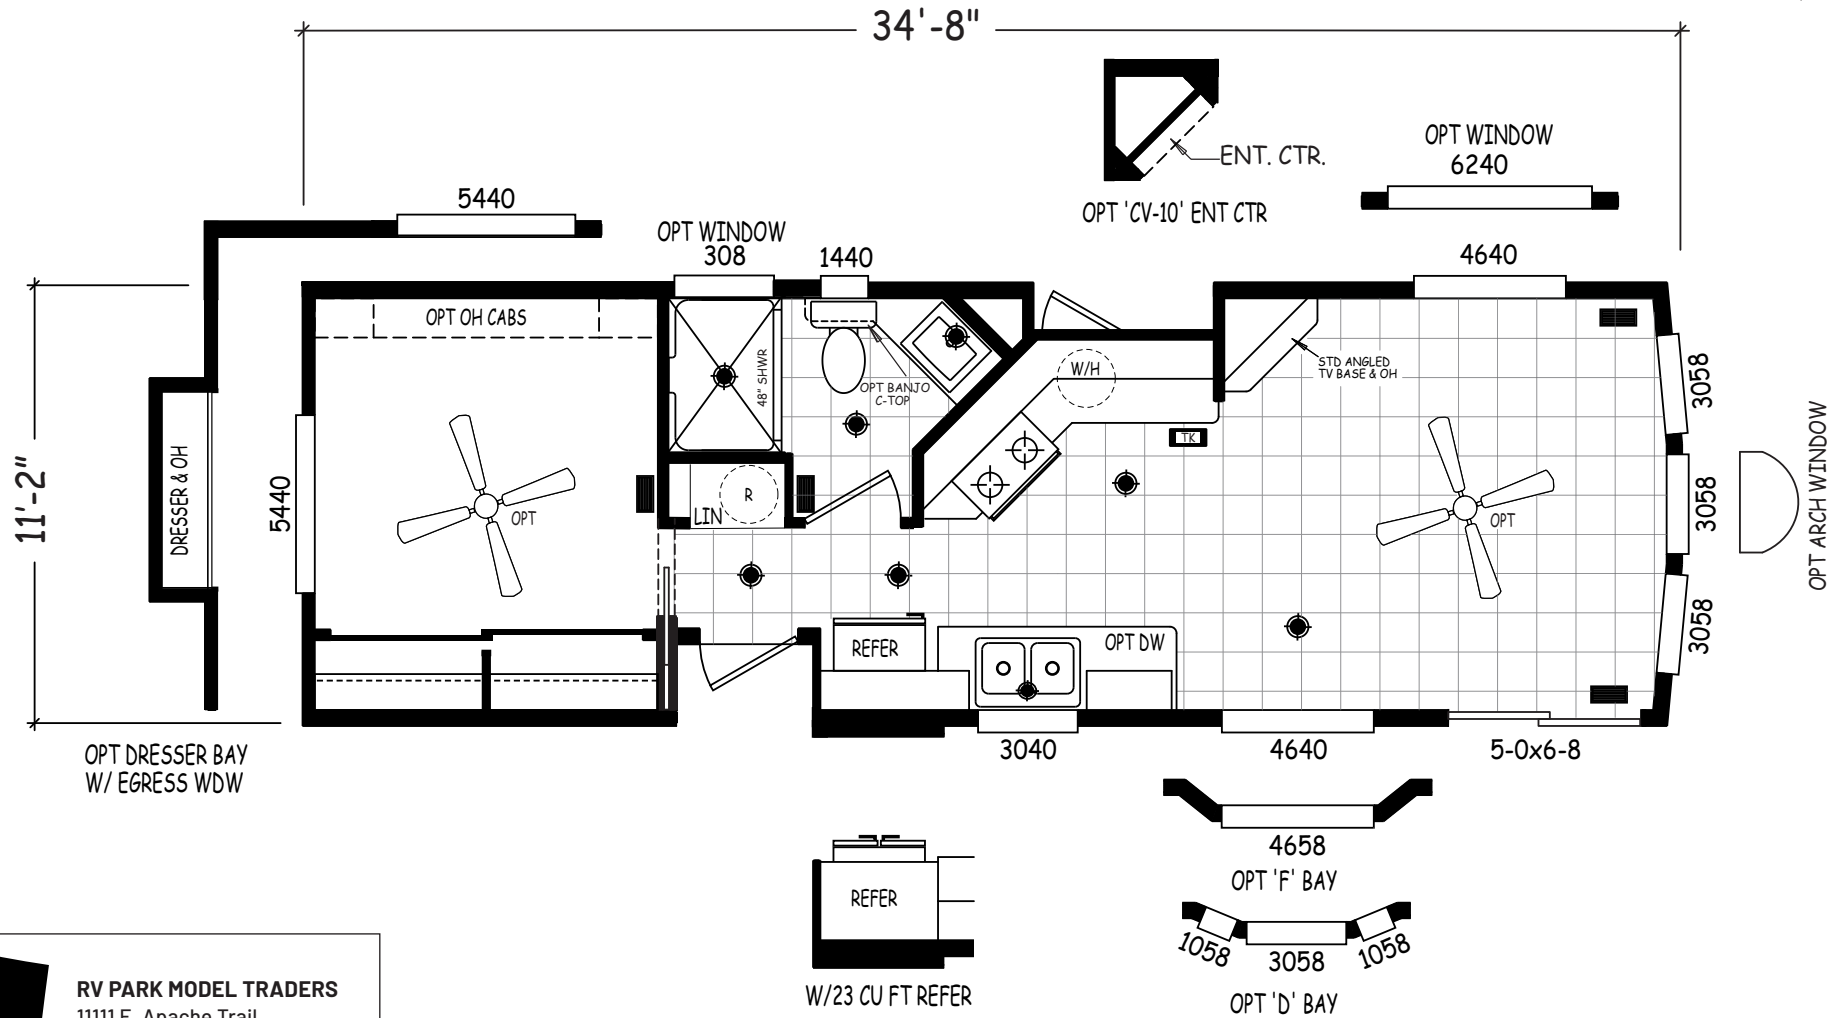

# Oak Springs

Aruba Series

399 SQ. FT. (Approximate) 1 Bedroom, 1 Bath

Last Updated: 12-14-20

**RV PARK MODEL TRADERS**  
11111 E. Apache Trail  
Apache Junction, AZ 85120

**RVPMT.com | 1-800-297-0775**

**IMPORTANT:** Alta Cima Corp reserves the right to modify, cancel or substitute products or features of this event at any time without prior notice or obligation. Pictures and other promotional materials are representative and may depict or contain floor plans, square footages, elevations, options, upgrades, extra design features, decorations, floor coverings, specialty light fixtures, custom paint and wall coverings, window treatments, landscaping, sound and alarm systems, furnishings, appliances, and other designer/decorator features and amenities that are not included as part of the home and/or may not be available at all locations. Home, pricing and community information is subject to change, and homes to prior sale, at any time without notice or obligation. ©2020 Alta Cima Corp. All rights reserved.