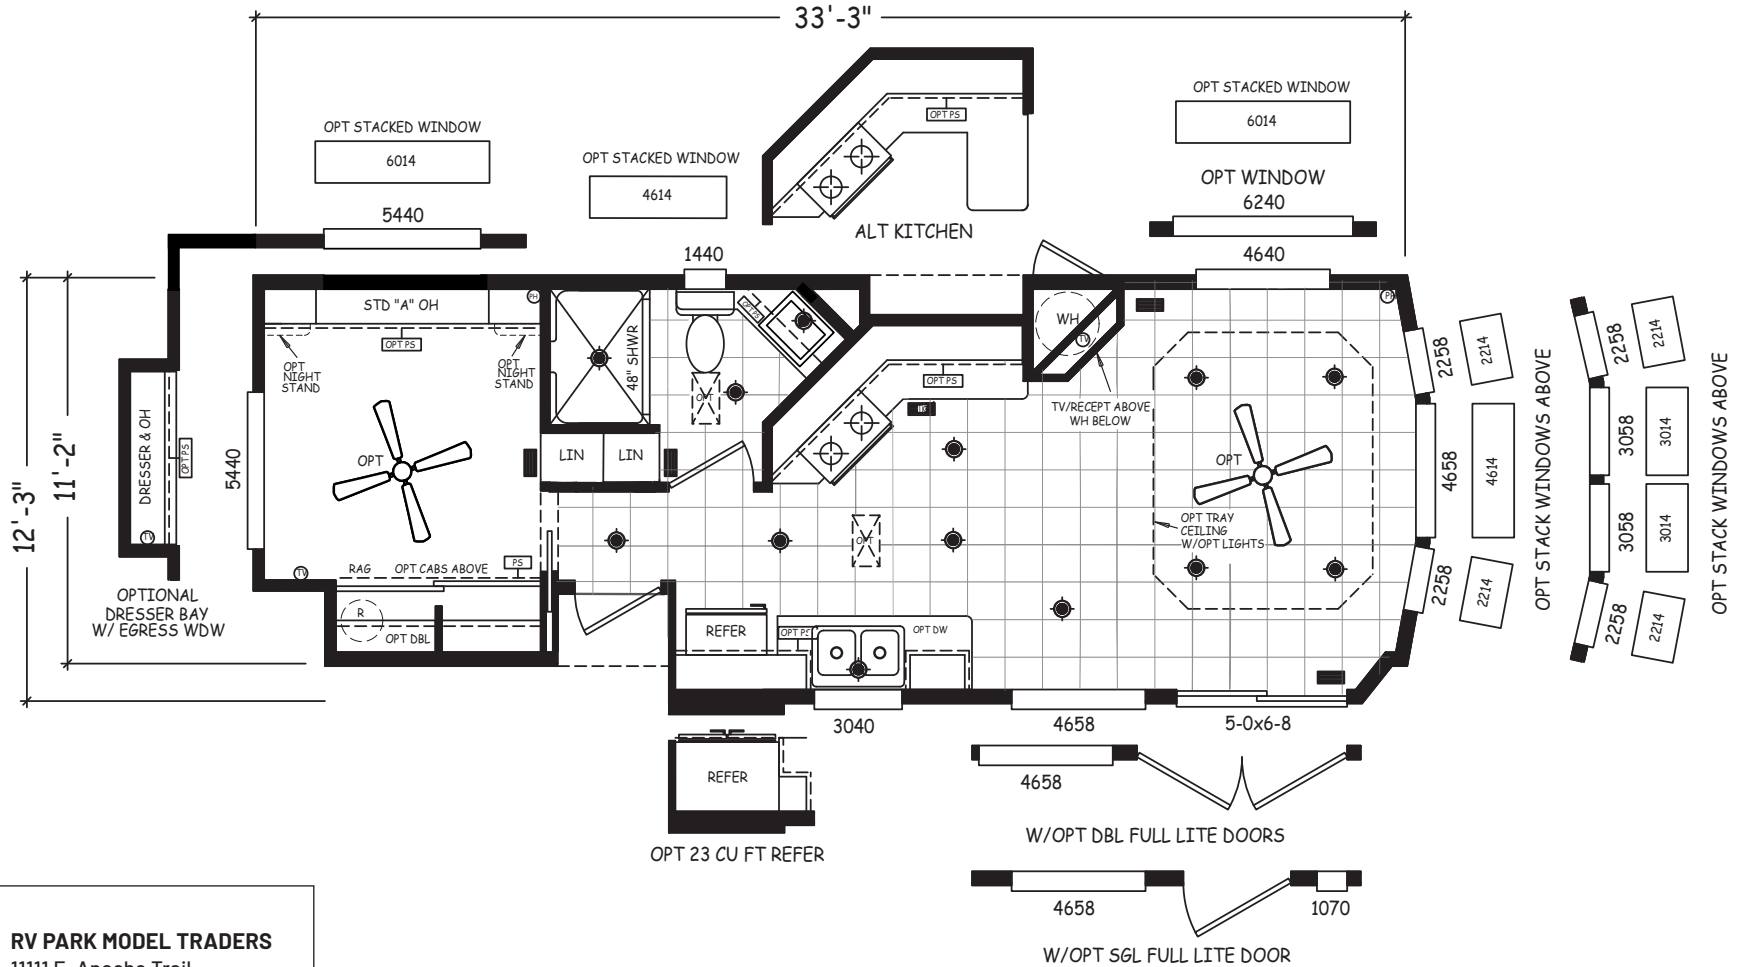

Paradise

Regal Series

399 SQ. FT. (Approximate) 1 Bedroom, 1 Bath

Last Updated: 11-16-22

RV PARK MODEL TRADERS
11111 E. Apache Trail
Apache Junction, AZ 85120

RVPMT.com | 1-800-297-0775

IMPORTANT: Alta Cima Corp reserves the right to modify, cancel or substitute products or features of this event at any time without prior notice or obligation. Pictures and other promotional materials are representative and may depict or contain floor plans, square footages, elevations, options, upgrades, extra design features, decorations, floor coverings, specialty light fixtures, custom paint and wall coverings, window treatments, landscaping, sound and alarm systems, furnishings, appliances, and other designer/decorator features and amenities that are not included as part of the home and/or may not be available at all locations. Home, pricing and community information is subject to change, and homes to prior sale, at any time without notice or obligation. ©2020 Alta Cima Corp. All rights reserved.