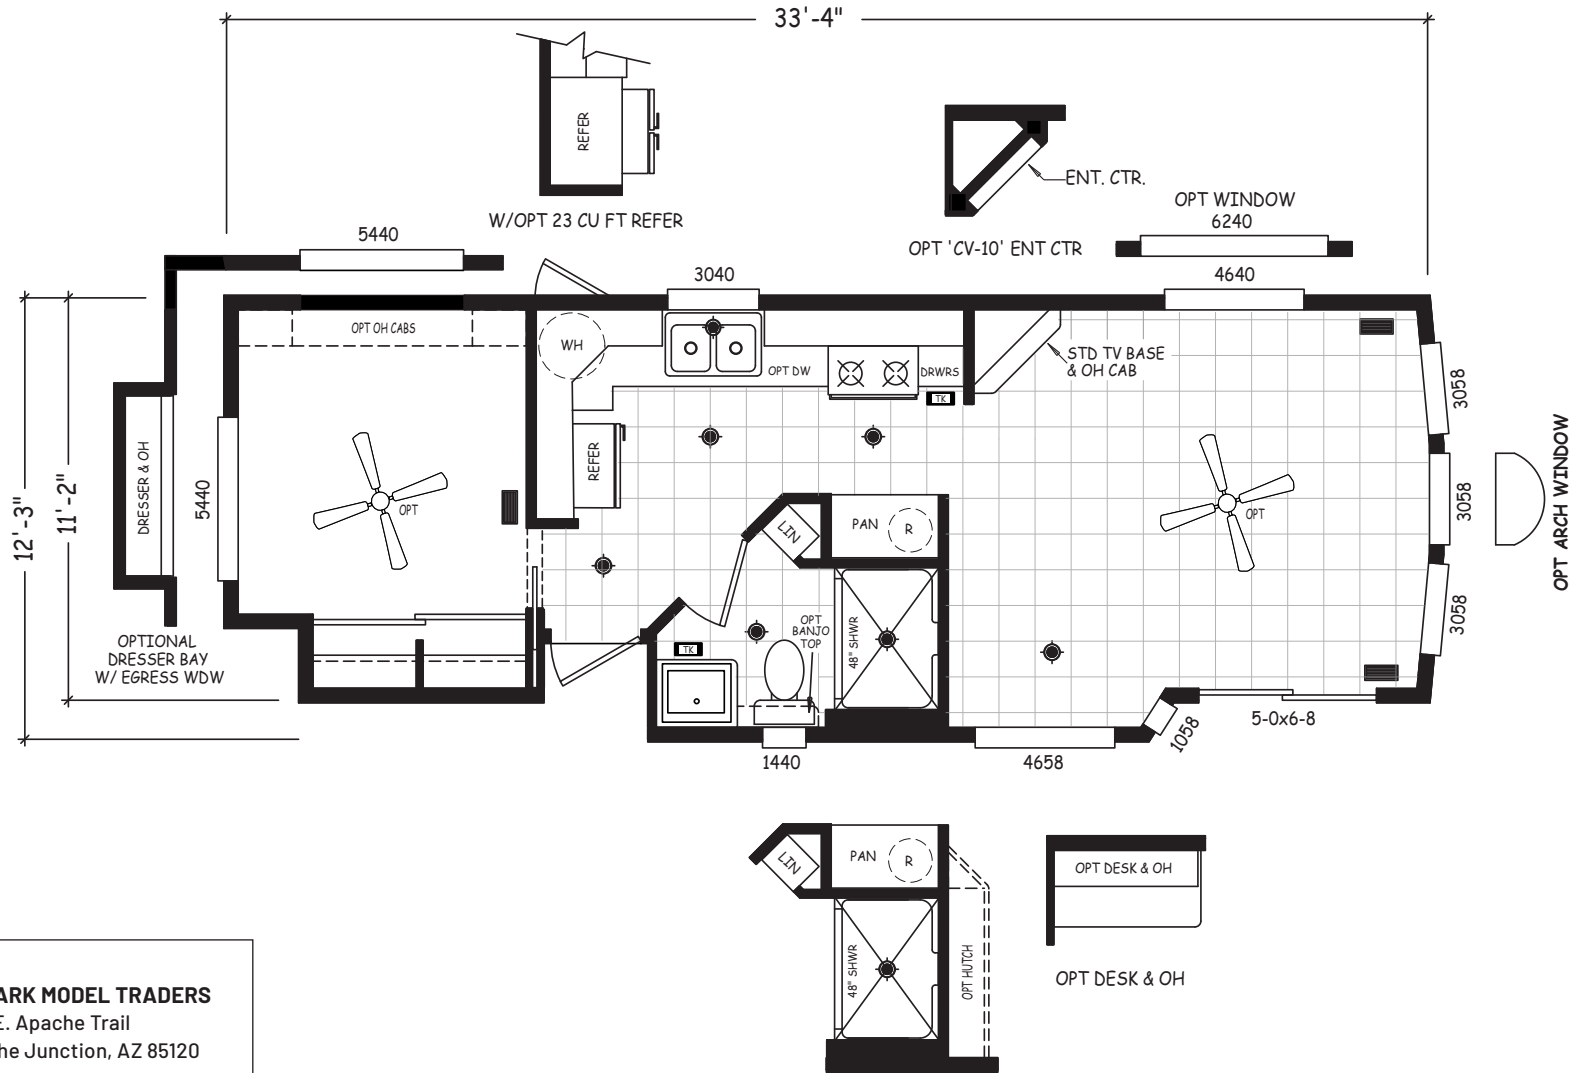

Pine Springs

Aruba Series

399 SQ. FT. (Approximate) 1 Bedroom, 1 Bath

Last Updated: 9-21-20

RV PARK MODEL TRADERS
11111 E. Apache Trail
Apache Junction, AZ 85120

RVPMT.com | 1-800-297-0775

IMPORTANT: Alta Cima Corp reserves the right to modify, cancel or substitute products or features of this event at any time without prior notice or obligation. Pictures and other promotional materials are representative and may depict or contain floor plans, square footages, elevations, options, upgrades, extra design features, decorations, floor coverings, specialty light fixtures, custom paint and wall coverings, window treatments, landscaping, sound and alarm systems, furnishings, appliances, and other designer/decorator features and amenities that are not included as part of the home and/or may not be available at all locations. Home, pricing and community information is subject to change, and homes to prior sale, at any time without notice or obligation. ©2020 Alta Cima Corp. All rights reserved.