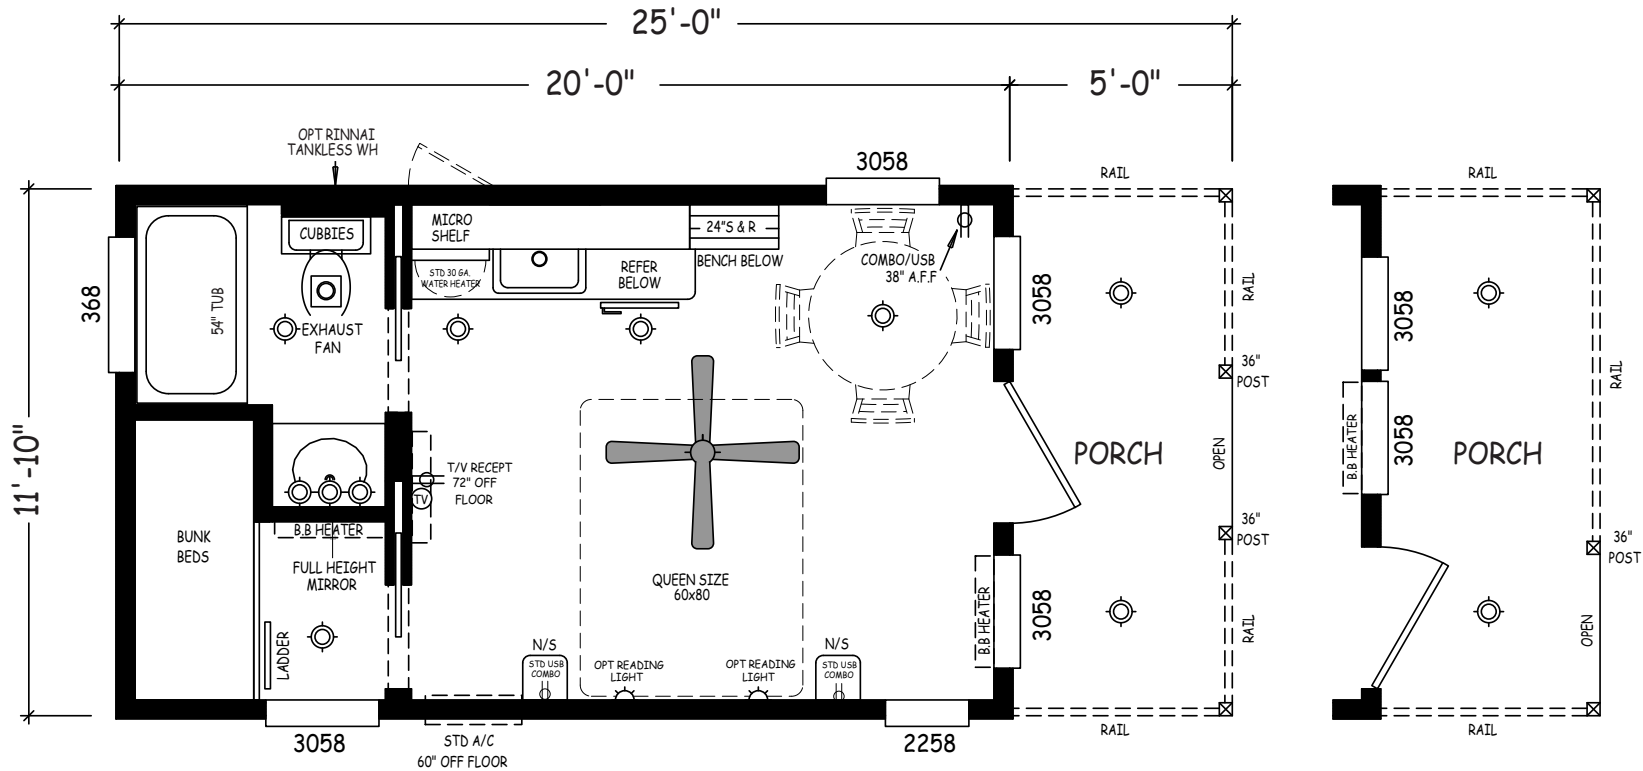

Quartz

Creekside Cabins Series

399 SQ. FT. (Approximate) 1 Bedroom, 1 Bath

Last Updated: 9-21-20

RV PARK MODEL TRADERS
11111 E. Apache Trail
Apache Junction, AZ 85120

RVPMT.com | 1-800-297-0775

IMPORTANT: Alta Cima Corp reserves the right to modify, cancel or substitute products or features of this event at any time without prior notice or obligation. Pictures and other promotional materials are representative and may depict or contain floor plans, square footages, elevations, options, upgrades, extra design features, decorations, floor coverings, specialty light fixtures, custom paint and wall coverings, window treatments, landscaping, sound and alarm systems, furnishings, appliances, and other designer/decorator features and amenities that are not included as part of the home and/or may not be available at all locations. Home, pricing and community information is subject to change, and homes to prior sale, at any time without notice or obligation. ©2020 Alta Cima Corp. All rights reserved.