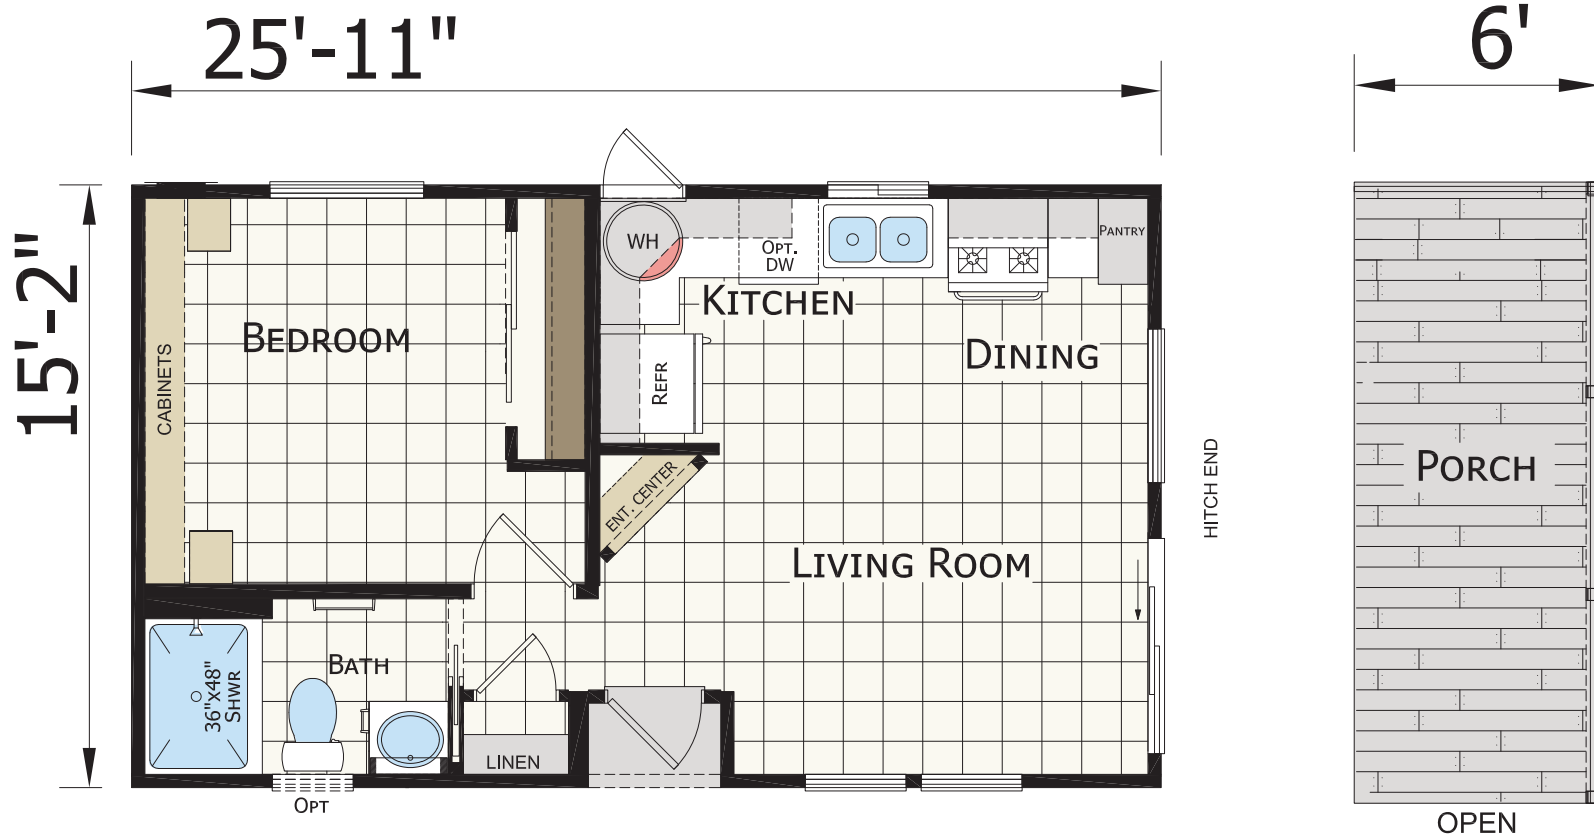

Roadrunner

Desert Vista Series

399 SQ. FT. (Approximate) 1 Bedroom, 1 Bath

Last Updated: 4-17-24

RV PARK MODEL TRADERS
11111 E. Apache Trail
Apache Junction, AZ 85120

RVPMT.com | 1-800-297-0775

IMPORTANT: Alta Cima Corp reserves the right to modify, cancel or substitute products or features of this event at any time without prior notice or obligation. Pictures and other promotional materials are representative and may depict or contain floor plans, square footages, elevations, options, upgrades, extra design features, decorations, floor coverings, specialty light fixtures, custom paint and wall coverings, window treatments, landscaping, sound and alarm systems, furnishings, appliances, and other designer/decorator features and amenities that are not included as part of the home and/or may not be available at all locations. Home, pricing and community information is subject to change, and homes to prior sale, at any time without notice or obligation. ©2020 Alta Cima Corp. All rights reserved.