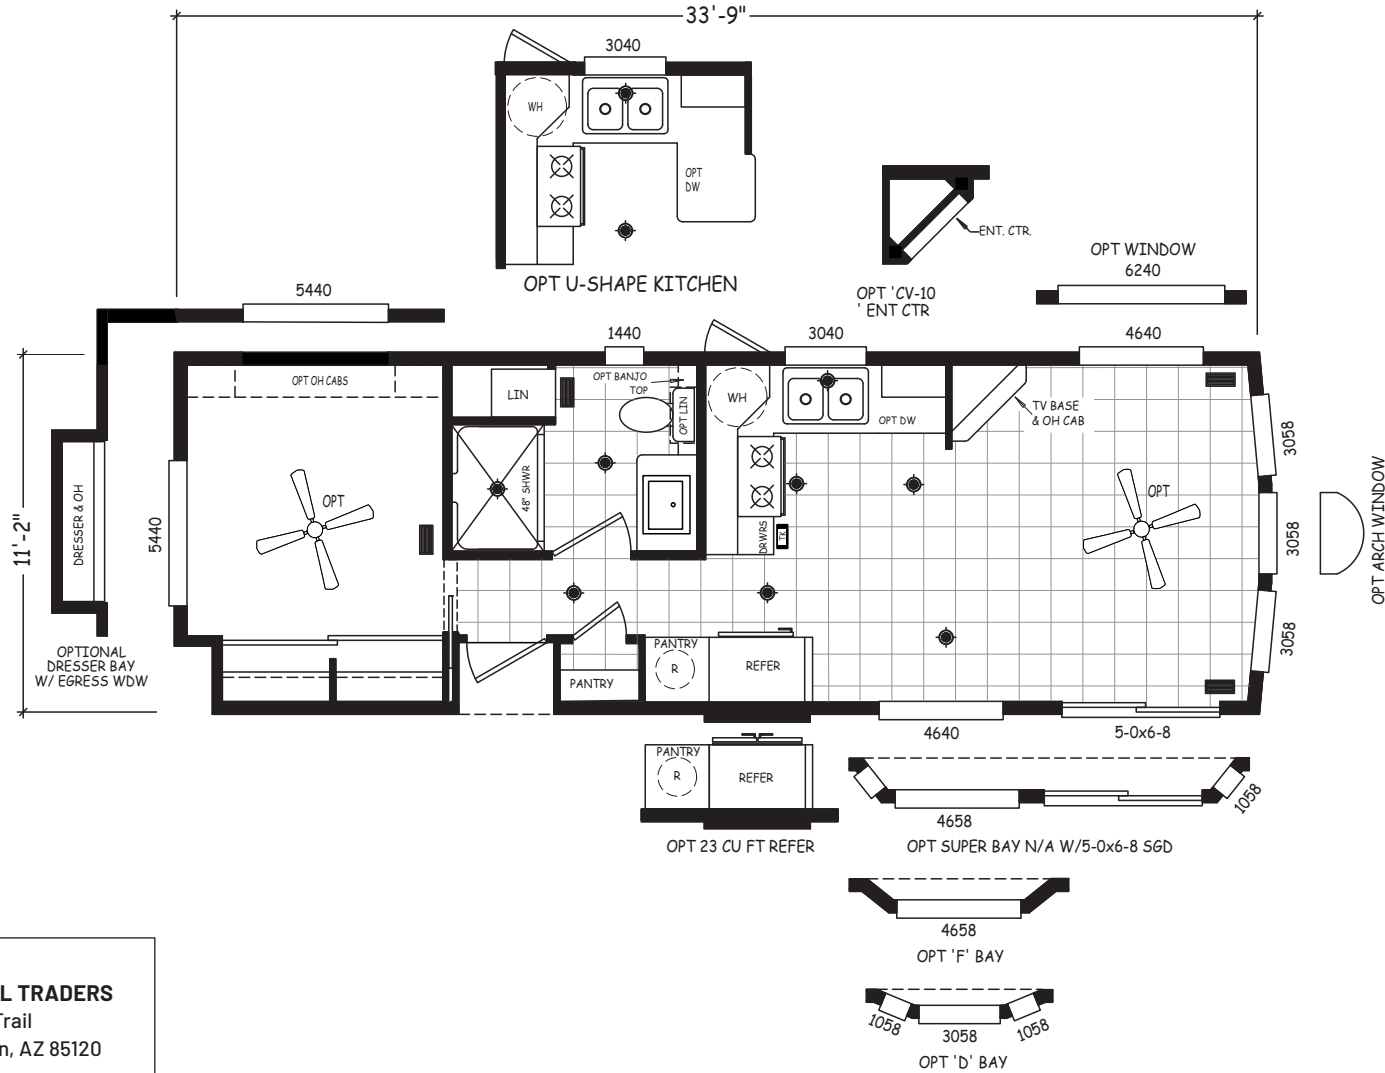

Shiprock

Superstition Series

399 SQ. FT. (Approximate) 1 Bedroom, 1 Bath

Last Updated: 11-16-22

RV PARK MODEL TRADERS
11111 E. Apache Trail
Apache Junction, AZ 85120

RVPMT.com | 1-800-297-0775

IMPORTANT: Alta Cima Corp reserves the right to modify, cancel or substitute products or features of this event at any time without prior notice or obligation. Pictures and other promotional materials are representative and may depict or contain floor plans, square footages, elevations, options, upgrades, extra design features, decorations, floor coverings, specialty light fixtures, custom paint and wall coverings, window treatments, landscaping, sound and alarm systems, furnishings, appliances, and other designer/decorator features and amenities that are not included as part of the home and/or may not be available at all locations. Home, pricing and community information is subject to change, and homes to prior sale, at any time without notice or obligation. ©2020 Alta Cima Corp. All rights reserved.