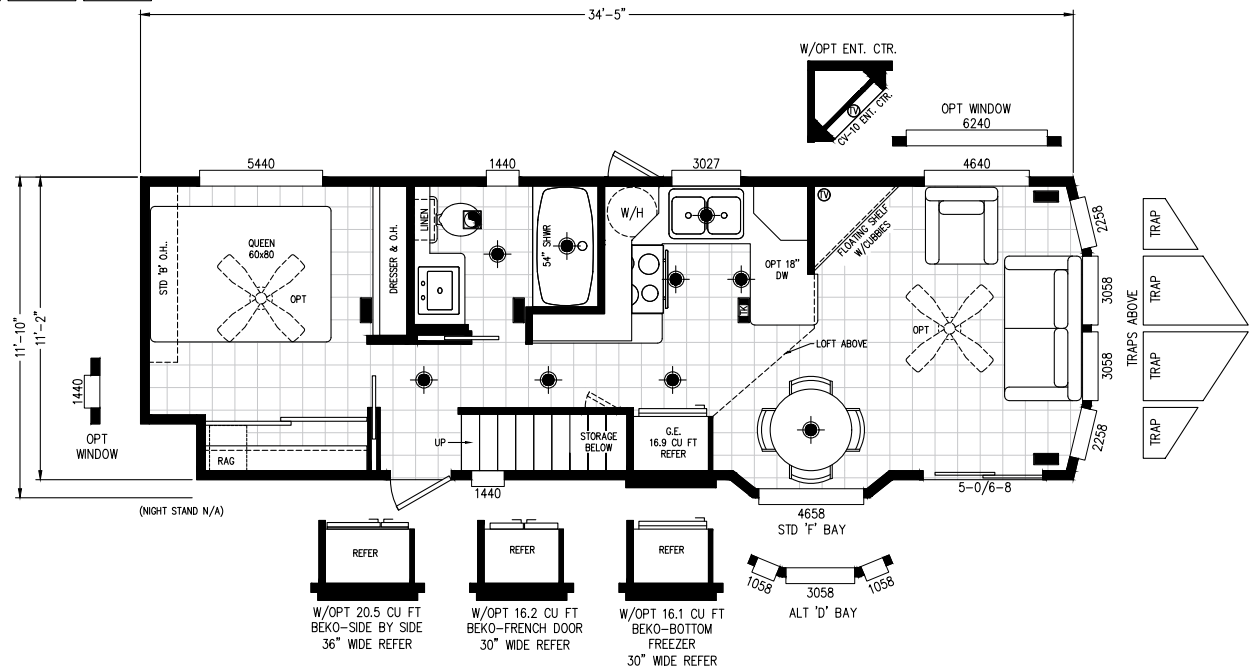

Sugar Loaf

Alpine Loft Series

399 SQ. FT. (Approximate) 1 Bedroom, 1 Bath

Last Updated: 1-27-25

RV PARK MODEL TRADERS
11111 E. Apache Trail
Apache Junction, AZ 85120

RVPMT.com | 1-800-297-0775

IMPORTANT: Alta Cima Corp reserves the right to modify, cancel or substitute products or features of this event at any time without prior notice or obligation. Pictures and other promotional materials are representative and may depict or contain floor plans, square footages, elevations, options, upgrades, extra design features, decorations, floor coverings, specialty light fixtures, custom paint and wall coverings, window treatments, landscaping, sound and alarm systems, furnishings, appliances, and other designer/decorator features and amenities that are not included as part of the home and/or may not be available at all locations. Home, pricing and community information is subject to change, and homes to prior sale, at any time without notice or obligation. ©2020 Alta Cima Corp. All rights reserved.