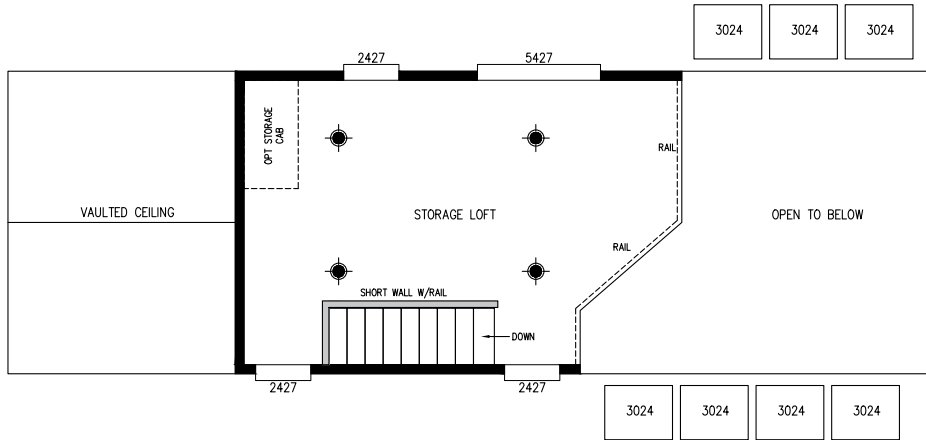

Sugar Loaf

Alpine Loft Series

399 SQ. FT. (Approximate) 1 Bedroom, 1 Bath

Last Updated: 1-27-25

RV PARK MODEL TRADERS
11111 E. Apache Trail
Apache Junction, AZ 85120

RVPMT.com | 1-800-297-0775

IMPORTANT: Alta Cima Corp reserves the right to modify, cancel or substitute products or features of this event at any time without prior notice or obligation. Pictures and other promotional materials are representative and may depict or contain floor plans, square footages, elevations, options, upgrades, extra design features, decorations, floor coverings, specialty light fixtures, custom paint and wall coverings, window treatments, landscaping, sound and alarm systems, furnishings, appliances, and other designer/decorator features and amenities that are not included as part of the home and/or may not be available at all locations. Home, pricing and community information is subject to change, and homes to prior sale, at any time without notice or obligation. ©2020 Alta Cima Corp. All rights reserved.