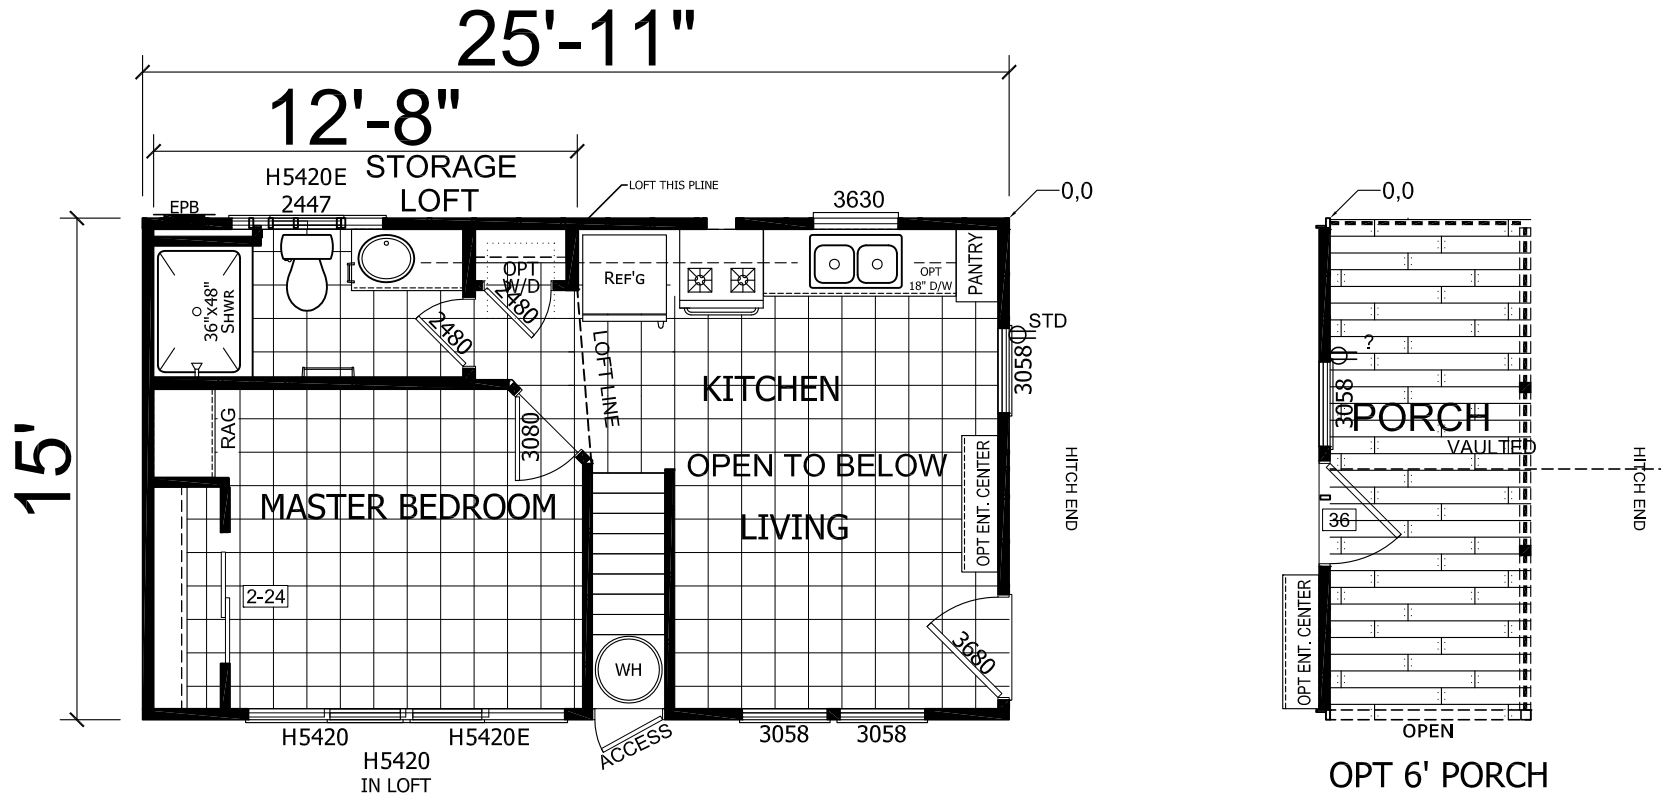

Verde

Athens Cottage Series

399 SQ. FT. (Approximate) 1 Bedroom, 1 Bath

Last Updated: 9-22-20

RV PARK MODEL TRADERS
 11111 E. Apache Trail
 Apache Junction, AZ 85120

RVPMT.com | 1-800-297-0775

IMPORTANT: Alta Cima Corp reserves the right to modify, cancel or substitute products or features of this event at any time without prior notice or obligation. Pictures and other promotional materials are representative and may depict or contain floor plans, square footages, elevations, options, upgrades, extra design features, decorations, floor coverings, specialty light fixtures, custom paint and wall coverings, window treatments, landscaping, sound and alarm systems, furnishings, appliances, and other designer/decorator features and amenities that are not included as part of the home and/or may not be available at all locations. Home, pricing and community information is subject to change, and homes to prior sale, at any time without notice or obligation. ©2020 Alta Cima Corp. All rights reserved.