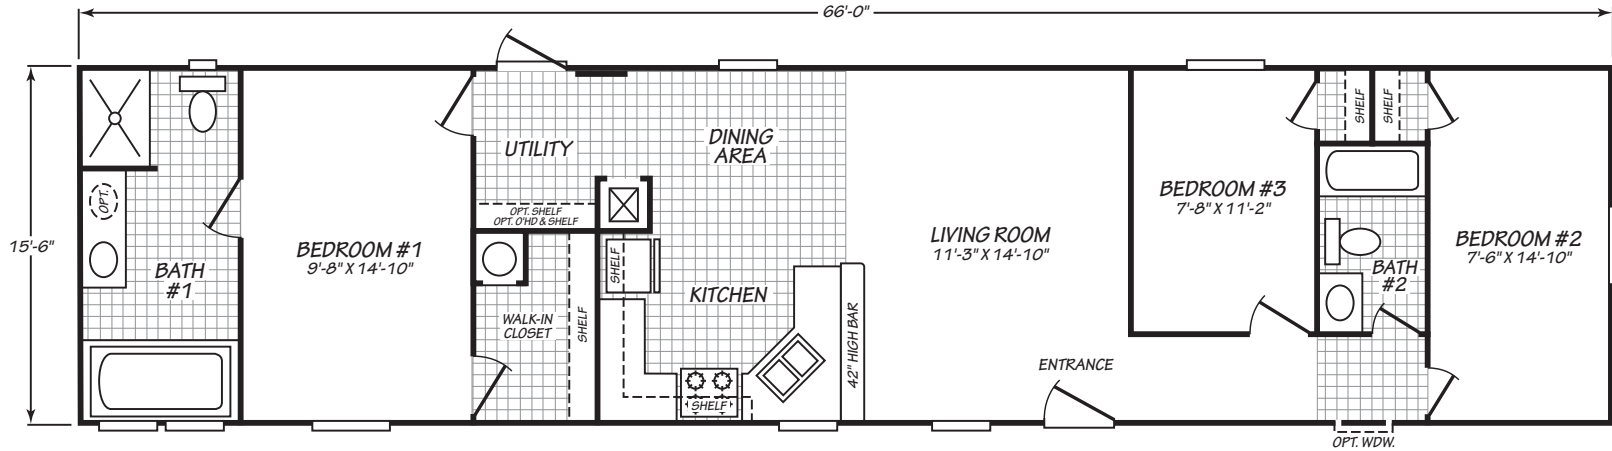

# Belton

Weston Series

1,023 SQ. FT. (Approximate) 3 Bedroom, 2 Bath

Last Updated: 4-23-21

OPTIONAL TWO BEDROOM

**FACTORY EXPO HOME CENTERS**  
2075 State Highway 46, N  
Seguin, TX 78155

**FactoryExpoDirect.com | 1-800-807-8536**