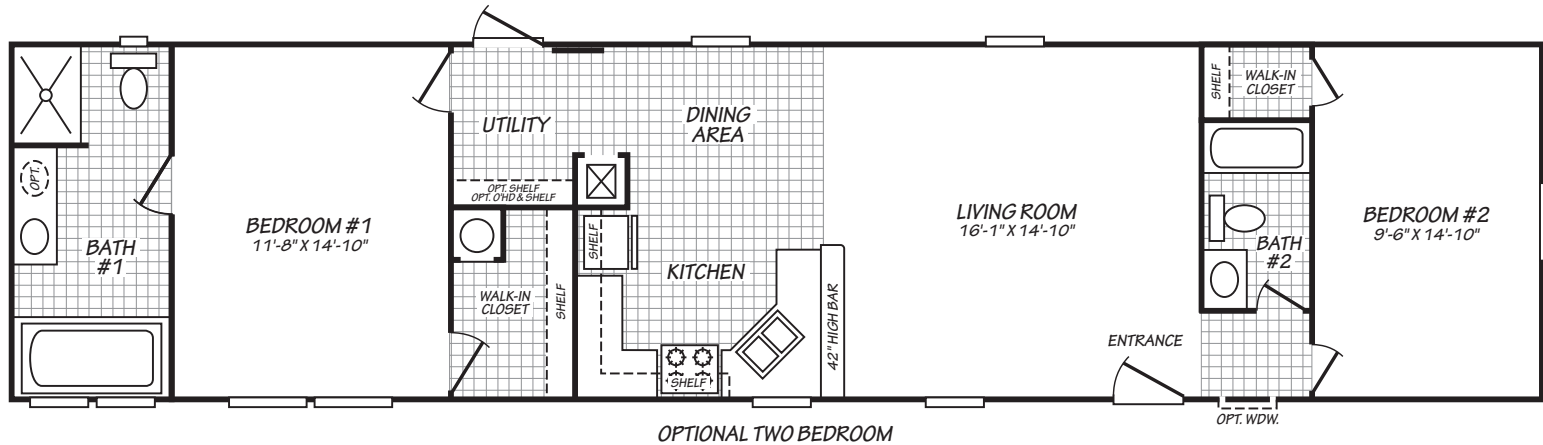

# Belton

Weston Series

1,023 SQ. FT. (Approximate) 3 Bedroom, 2 Bath

Last Updated: 4-23-21

OPTIONAL TWO BEDROOM

**FACTORY EXPO HOME CENTERS**  
2075 State Highway 46, N  
Seguin, TX 78155

**FactoryExpoDirect.com | 1-800-807-8536**