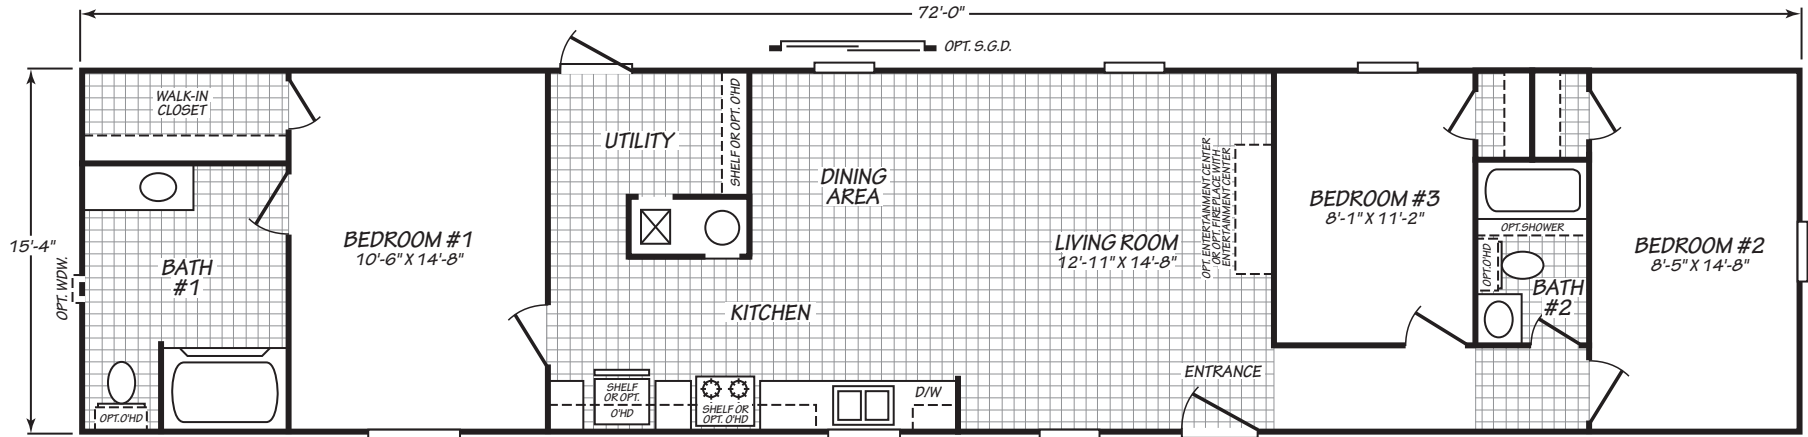

Brazoria

Alamo Lite Series

1,104 SQ. FT. (Approximate) 3 Bedroom, 2 Bath

Last Updated: 3-31-22

OPT. WDW.
OPT. GLAMOUR BATH

FACTORY EXPO HOME CENTERS
2075 State Highway 46, N
Seguin, TX 78155

FactoryExpoDirect.com | 1-800-807-8536