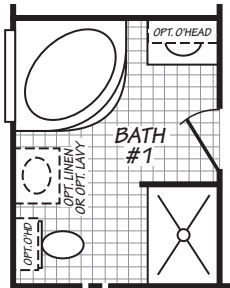

Brazoria

Alamo Lite Series

1,104 SQ. FT. (Approximate) 3 Bedroom, 2 Bath

Last Updated: 3-31-22

OPT. WDW.
OPT. GLAMOUR BATH

FACTORY EXPO HOME CENTERS
2075 State Highway 46, N
Seguin, TX 78155

FactoryExpoDirect.com | 1-800-807-8536