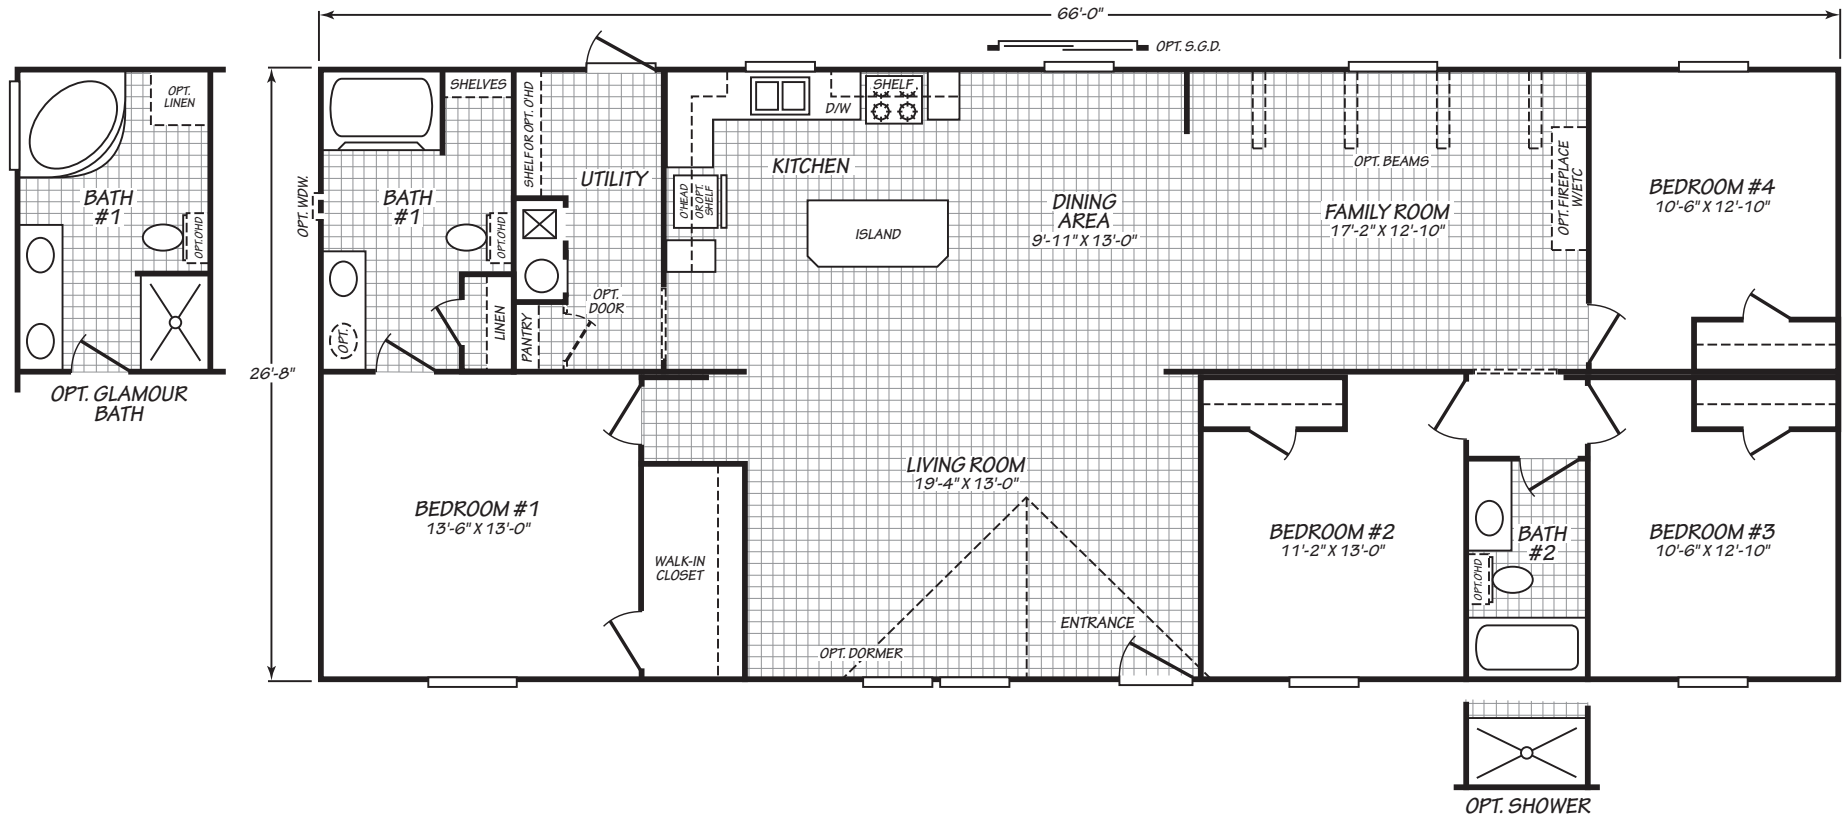

Brooks

Canyon Lake Series

1,760 SQ. FT. (Approximate) 4 Bedroom, 2 Bath

Last Updated: 3-30-22

FACTORY EXPO HOME CENTERS
2075 State Highway 46, N
Seguin, TX 78155

FactoryExpoDirect.com | 1-800-807-8536

IMPORTANT: Alta Cima Corp reserves the right to modify, cancel or substitute products or features of this event at any time without prior notice or obligation. Pictures and other promotional materials are representative and may depict or contain floor plans, square footages, elevations, options, upgrades, extra design features, decorations, floor coverings, specialty light fixtures, custom paint and wall coverings, window treatments, landscaping, sound and alarm systems, furnishings, appliances, and other designer/decorator features and amenities that are not included as part of the home and/or may not be available at all locations. Home, pricing and community information is subject to change, and homes to prior sale, at any time without notice or obligation. ©2020 Alta Cima Corp. All rights reserved.