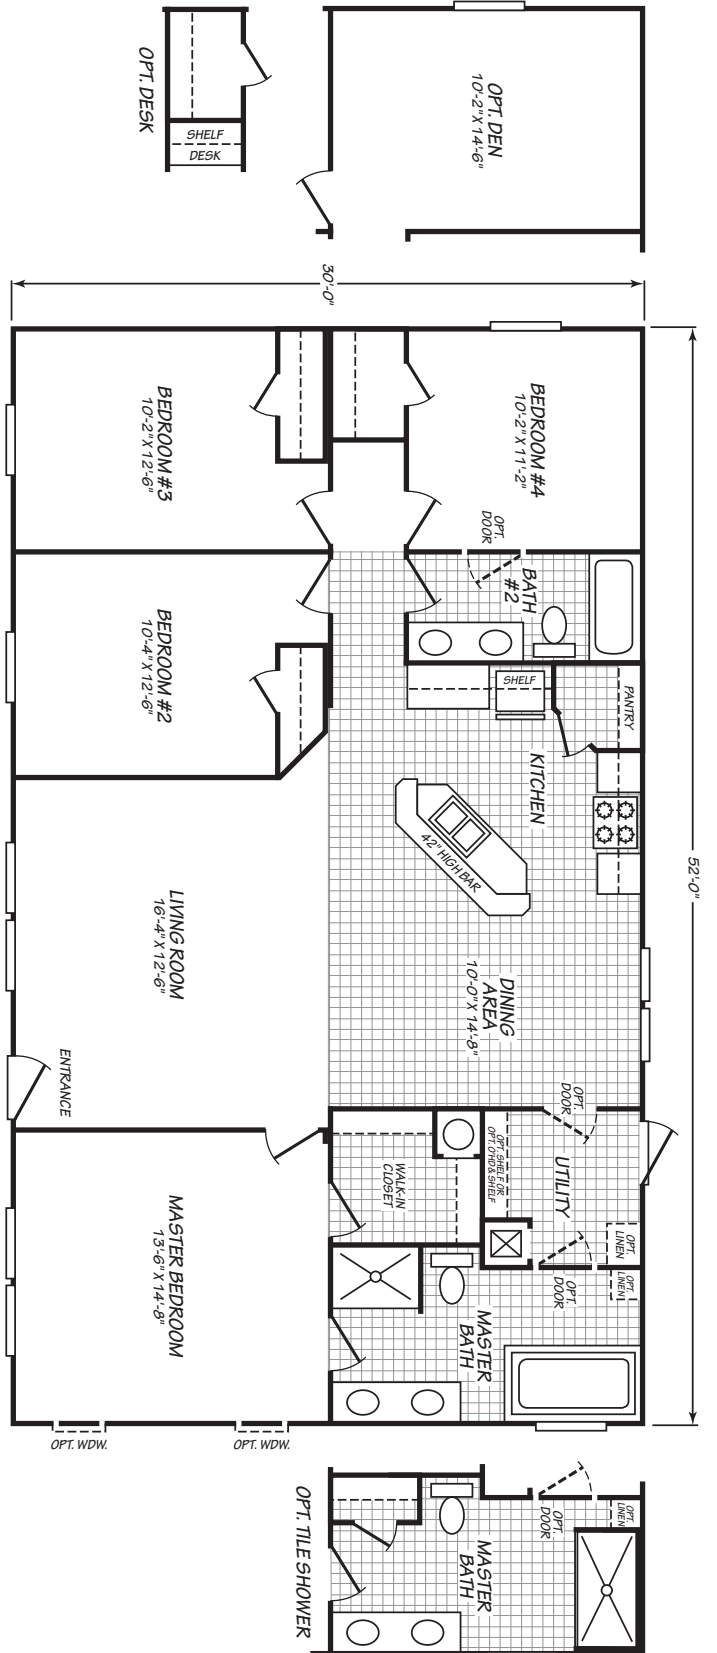

# Goodlett

Weston Series

4 Bedrooms, 2 Baths

Approx. 1,560 Sq. Ft.

Last Updated: 12-19-19

Important: Due to our policy of continual improvement, all information in our brochures may vary from actual home. The right is reserved to make changes at any time, without notice or obligation, in colors, materials, specifications, processes, and models. All dimensions and square footage calculations are nominal and approximate figures. Please check with your local sales associate for specific and current information.

## Factory Expo

"Factory Direct Value" HOME CENTERS

2075 State Highway 46, North, Seguin, TX 78155

For Detailed Directions See Map On Our Website

1-800-807-8536