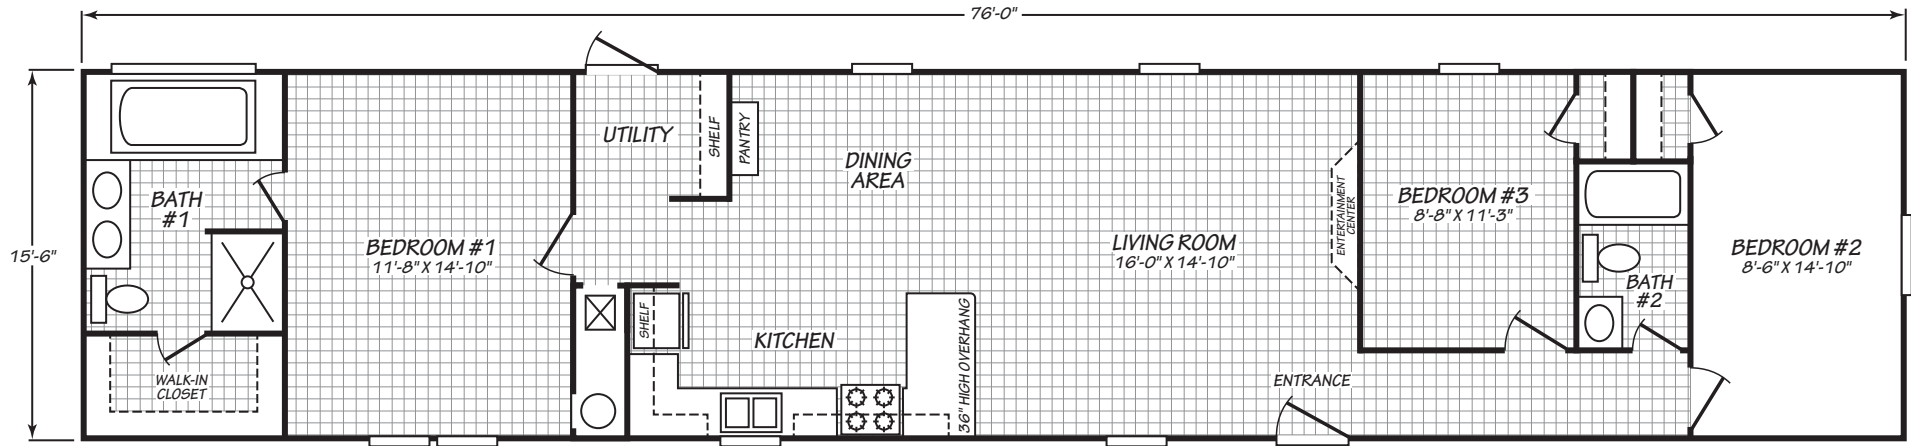

Grayburg

Pure Series

1,178 SQ. FT. (Approximate) 3 Bedroom, 2 Bath

Last Updated: 12-13-23

FACTORY EXPO HOME CENTERS
2075 State Highway 46, N
Seguin, TX 78155

FactoryExpoDirect.com | 1-800-807-8536

IMPORTANT: Alta Cima Corp reserves the right to modify, cancel or substitute products or features of this event at any time without prior notice or obligation. Pictures and other promotional materials are representative and may depict or contain floor plans, square footages, elevations, options, upgrades, extra design features, decorations, floor coverings, specialty light fixtures, custom paint and wall coverings, window treatments, landscaping, sound and alarm systems, furnishings, appliances, and other designer/decorator features and amenities that are not included as part of the home and/or may not be available at all locations. Home, pricing and community information is subject to change, and homes to prior sale, at any time without notice or obligation. ©2020 Alta Cima Corp. All rights reserved.