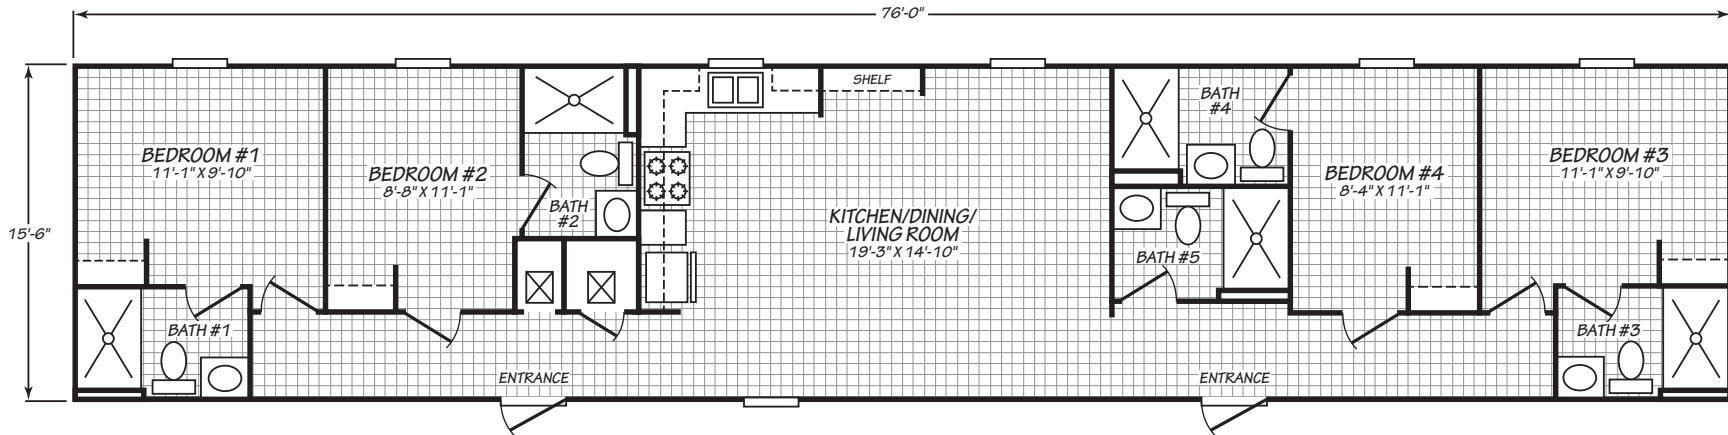

Griffing

Americana Series

1,178 SQ. FT. (Approximate) 4 Bedroom, 5 Bath

Last Updated: 10-26-23

FACTORY EXPO HOME CENTERS
 2075 State Highway 46, N
 Seguin, TX 78155

FactoryExpoDirect.com | 1-800-807-8536

IMPORTANT: Alta Cima Corp reserves the right to modify, cancel or substitute products or features of this event at any time without prior notice or obligation. Pictures and other promotional materials are representative and may depict or contain floor plans, square footages, elevations, options, upgrades, extra design features, decorations, floor coverings, specialty light fixtures, custom paint and wall coverings, window treatments, landscaping, sound and alarm systems, furnishings, appliances, and other designer/decorator features and amenities that are not included as part of the home and/or may not be available at all locations. Home, pricing and community information is subject to change, and homes to prior sale, at any time without notice or obligation. ©2020 Alta Cima Corp. All rights reserved.