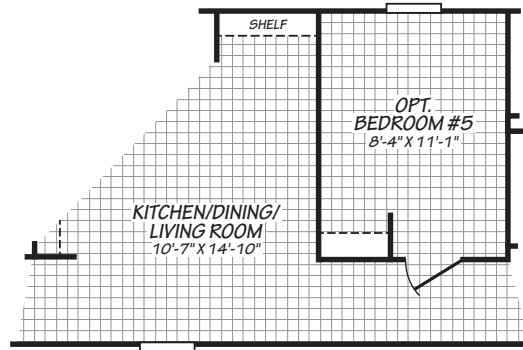

Griffing

Americana Series

1,178 SQ. FT. (Approximate) 4 Bedroom, 5 Bath

Last Updated: 10-26-23

FACTORY EXPO HOME CENTERS
 2075 State Highway 46, N
 Seguin, TX 78155

FactoryExpoDirect.com | 1-800-807-8536

IMPORTANT: Alta Cima Corp reserves the right to modify, cancel or substitute products or features of this event at any time without prior notice or obligation. Pictures and other promotional materials are representative and may depict or contain floor plans, square footages, elevations, options, upgrades, extra design features, decorations, floor coverings, specialty light fixtures, custom paint and wall coverings, window treatments, landscaping, sound and alarm systems, furnishings, appliances, and other designer/decorator features and amenities that are not included as part of the home and/or may not be available at all locations. Home, pricing and community information is subject to change, and homes to prior sale, at any time without notice or obligation. ©2020 Alta Cima Corp. All rights reserved.