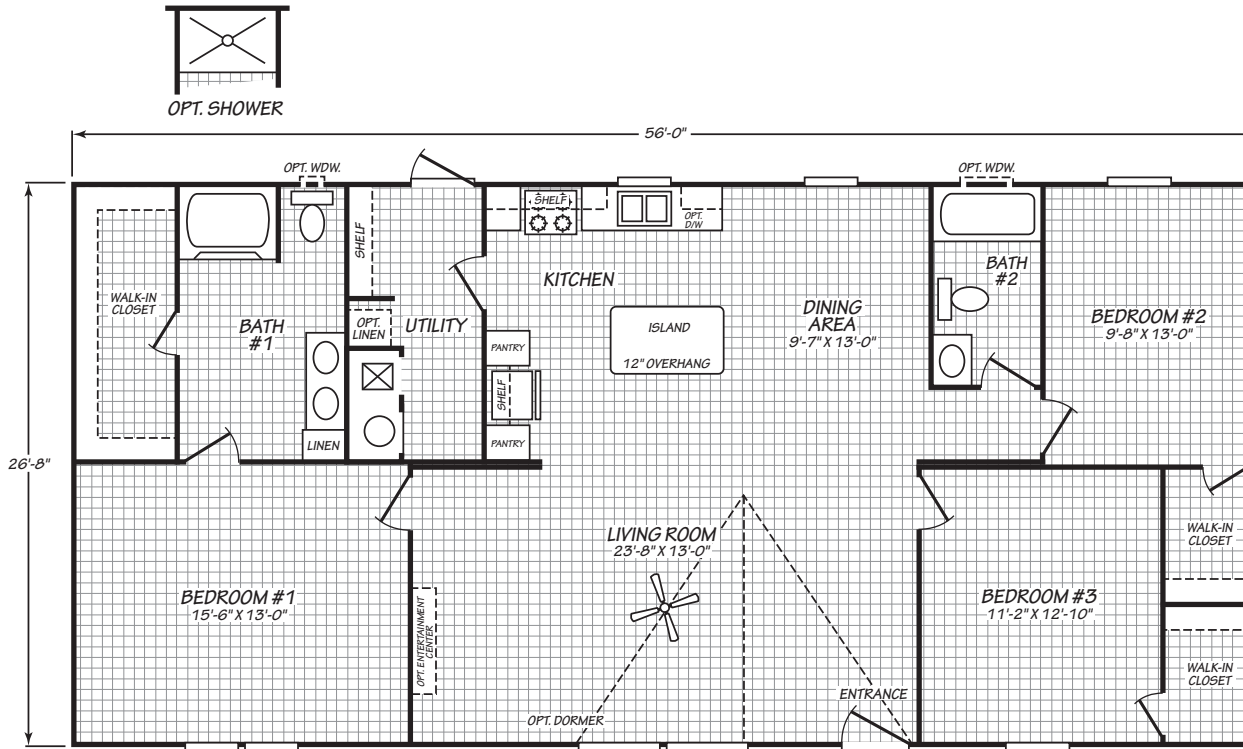

Hearne

Value Max Series

1,493 SQ. FT. (Approximate) 3 Bedroom, 2 Bath

Last Updated: 3-10-23

OPT. 4TH BEDROOM

FACTORY EXPO HOME CENTERS
2075 State Highway 46, N
Seguin, TX 78155

FactoryExpoDirect.com | 1-800-807-8536