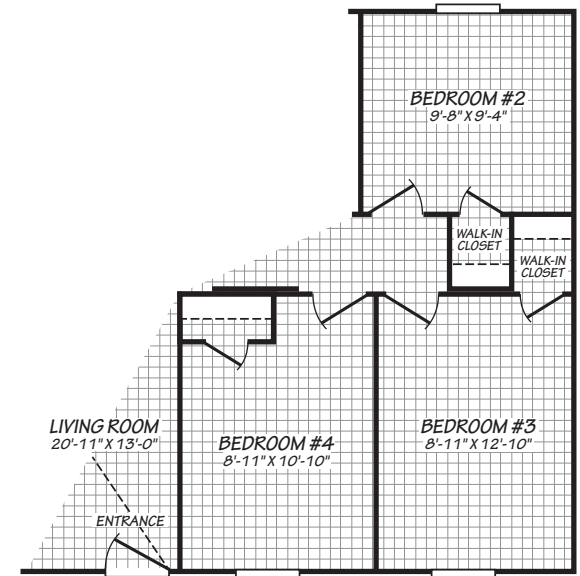

Hearne

Value Max Series

1,493 SQ. FT. (Approximate) 3 Bedroom, 2 Bath

Last Updated: 3-10-23

OPT. 4TH BEDROOM

FACTORY EXPO HOME CENTERS
2075 State Highway 46, N
Seguin, TX 78155

FactoryExpoDirect.com | 1-800-807-8536