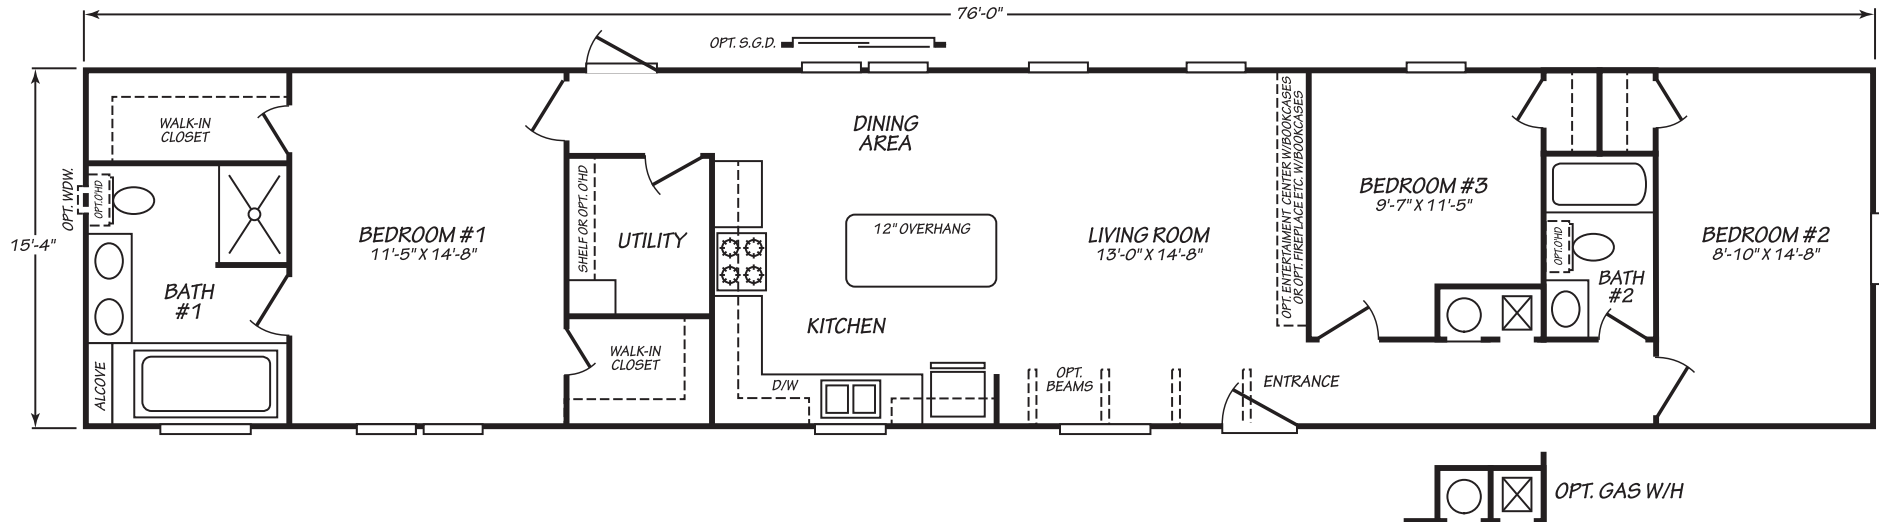

Holman

Alamo Lite Series

1,165 SQ. FT. (Approximate) 3 Bedroom, 2 Bath

Last Updated: 5-25-23

FACTORY EXPO HOME CENTERS
2075 State Highway 46, N
Seguin, TX 78155

FactoryExpoDirect.com | 1-800-807-8536

IMPORTANT: Alta Cima Corp reserves the right to modify, cancel or substitute products or features of this event at any time without prior notice or obligation. Pictures and other promotional materials are representative and may depict or contain floor plans, square footages, elevations, options, upgrades, extra design features, decorations, floor coverings, specialty light fixtures, custom paint and wall coverings, window treatments, landscaping, sound and alarm systems, furnishings, appliances, and other designer/decorator features and amenities that are not included as part of the home and/or may not be available at all locations. Home, pricing and community information is subject to change, and homes to prior sale, at any time without notice or obligation. ©2020 Alta Cima Corp. All rights reserved.