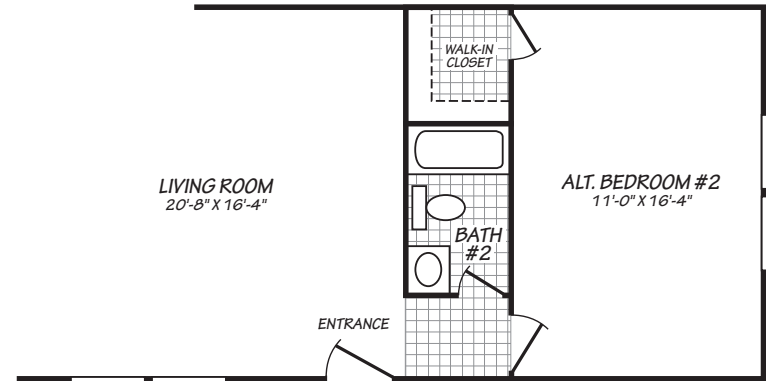

Hubbard

Weston Series

1,292 SQ. FT. (Approximate) 3 Bedroom, 2 Bath

Last Updated: 4-22-21

OPT. TILE SHOWER

ALTERNATE KITCHEN

LIVING ROOM
20'-8" X 16'-4"

ALT. BEDROOM #2
11'-0" X 16'-4"