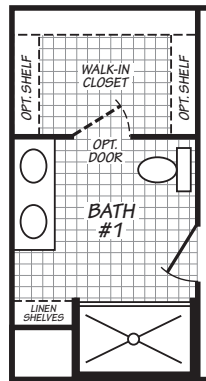

Hubbard

Weston Series

1,292 SQ. FT. (Approximate) 3 Bedroom, 2 Bath

Last Updated: 4-22-21

OPT. TILE SHOWER

ALTERNATE KITCHEN

LIVING ROOM
20'-8" X 16'-4"

ALT. BEDROOM #2
11'-0" X 16'-4"