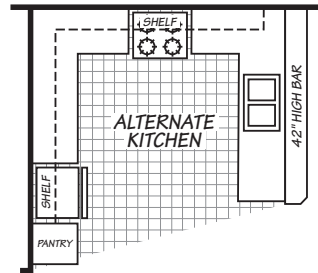

Hubbard

Weston Series

1,292 SQ. FT. (Approximate) 3 Bedroom, 2 Bath

Last Updated: 4-22-21

OPT. TILE SHOWER

ALTERNATE KITCHEN

LIVING ROOM
20'-8" X 16'-4"

ALT. BEDROOM #2
11'-0" X 16'-4"