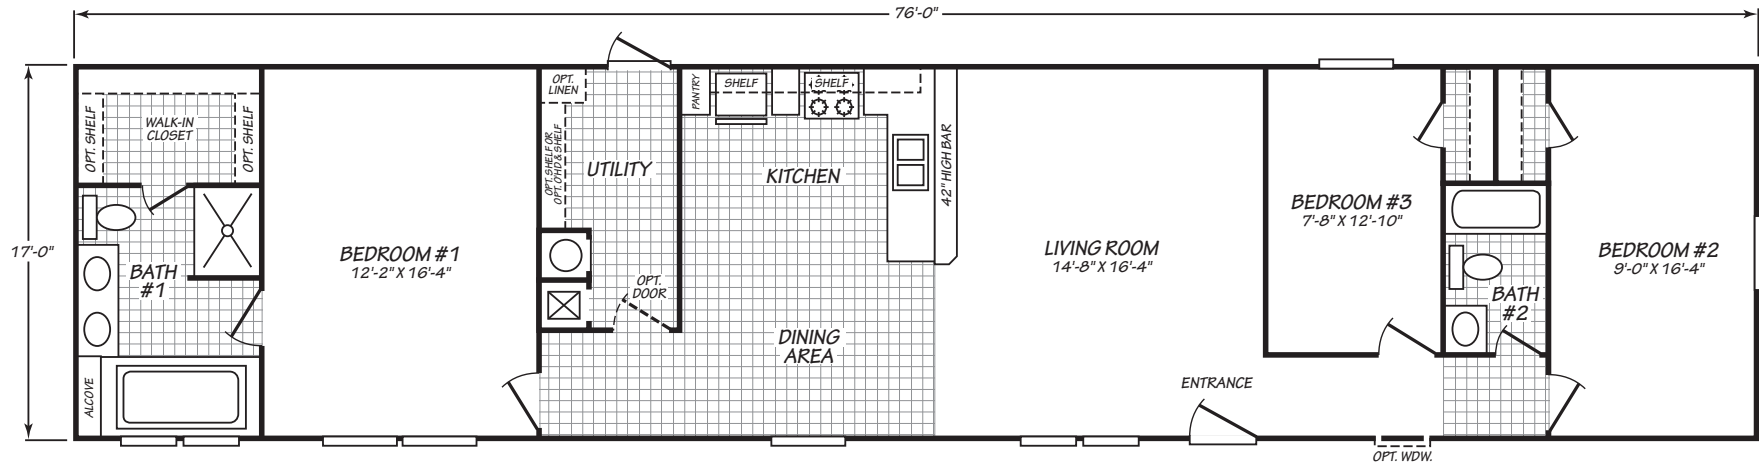

Hubbard

Weston Series

1,292 SQ. FT. (Approximate) 3 Bedroom, 2 Bath

Last Updated: 4-22-21

OPT. TILE SHOWER

ALTERNATE KITCHEN

LIVING ROOM
20'-8" X 16'-4"

ALT. BEDROOM #2
11'-0" X 16'-4"