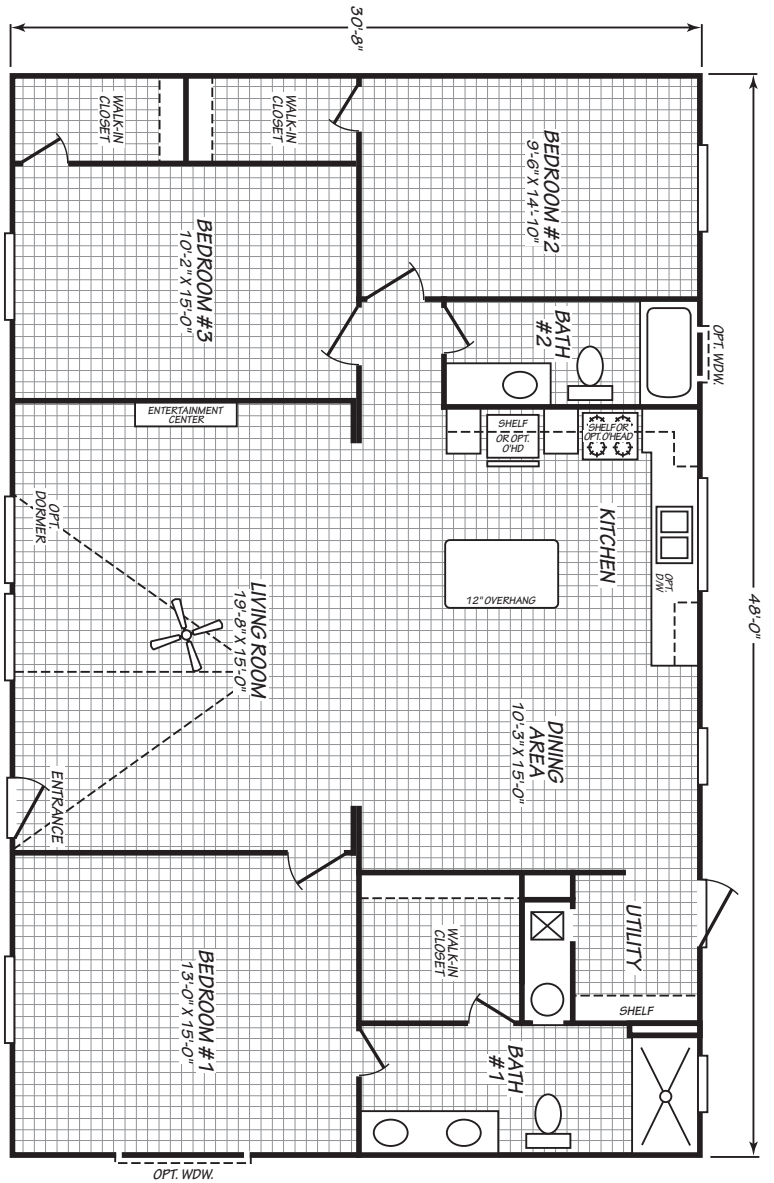

Jensen

Value Max Premier Series

3 Bedroom, 2 Bath
Approx. 1,472 Sq. Ft.

Last Updated: 7-28-20

Important: Due to our policy of continual improvement, all information in our brochures may vary from actual home. The right is reserved to make changes at any time, without notice or obligation, in colors, materials, specifications, processes, and models. All dimensions and square footage calculations are nominal and approximate figures. Please check with your local sales associate for specific and current information.