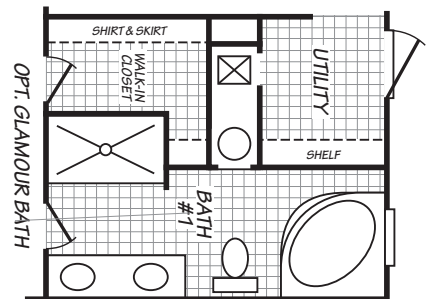

Jensen

Value Max Premier Series

3 Bedroom, 2 Bath
Approx. 1,472 Sq. Ft.

Last Updated: 7-28-20

Important: Due to our policy of continual improvement, all information in our brochures may vary from actual home. The right is reserved to make changes at any time, without notice or obligation, in colors, materials, specifications, processes, and models. All dimensions and square footage calculations are nominal and approximate figures. Please check with your local sales associate for specific and current information.