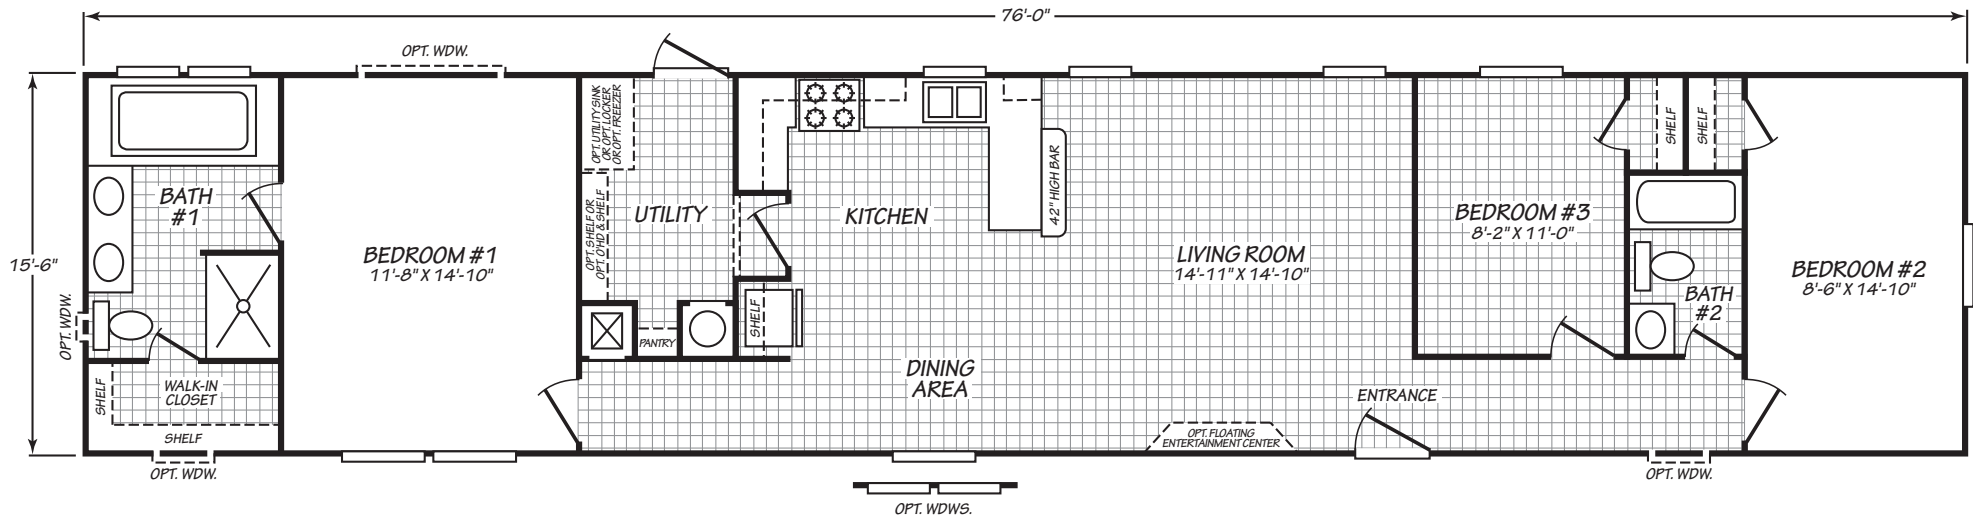

Lewis

Weston Series

1,178 SQ. FT. (Approximate) 3 Bedroom, 2 Bath

Last Updated: 4-23-21

FACTORY EXPO HOME CENTERS
2075 State Highway 46, N
Seguin, TX 78155

FactoryExpoDirect.com | 1-800-807-8536

IMPORTANT: Alta Cima Corp reserves the right to modify, cancel or substitute products or features of this event at any time without prior notice or obligation. Pictures and other promotional materials are representative and may depict or contain floor plans, square footages, elevations, options, upgrades, extra design features, decorations, floor coverings, specialty light fixtures, custom paint and wall coverings, window treatments, landscaping, sound and alarm systems, furnishings, appliances, and other designer/decorator features and amenities that are not included as part of the home and/or may not be available at all locations. Home, pricing and community information is subject to change, and homes to prior sale, at any time without notice or obligation. ©2020 Alta Cima Corp. All rights reserved.