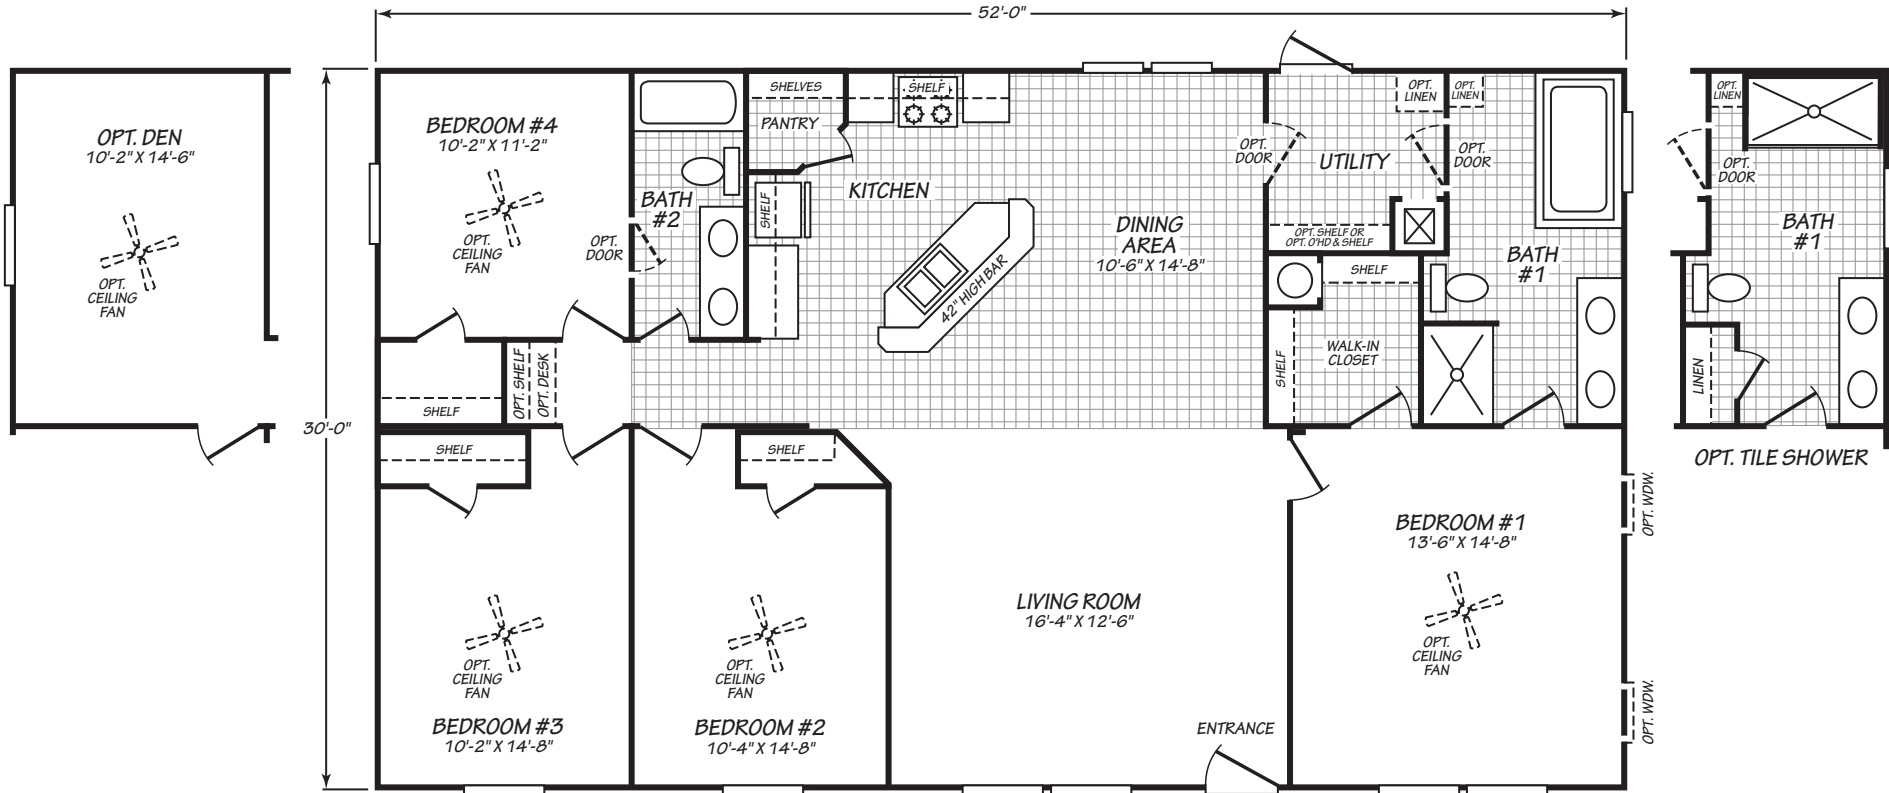

Lyndon

Weston Series

1,560 SQ. FT. (Approximate) 4 Bedroom, 2 Bath

Last Updated: 4-23-21

FACTORY EXPO HOME CENTERS
 2075 State Highway 46, N
 Seguin, TX 78155

FactoryExpoDirect.com | 1-800-807-8536

IMPORTANT: Alta Cima Corp reserves the right to modify, cancel or substitute products or features of this event at any time without prior notice or obligation. Pictures and other promotional materials are representative and may depict or contain floor plans, square footages, elevations, options, upgrades, extra design features, decorations, floor coverings, specialty light fixtures, custom paint and wall coverings, window treatments, landscaping, sound and alarm systems, furnishings, appliances, and other designer/decorator features and amenities that are not included as part of the home and/or may not be available at all locations. Home, pricing and community information is subject to change, and homes to prior sale, at any time without notice or obligation. ©2020 Alta Cima Corp. All rights reserved.