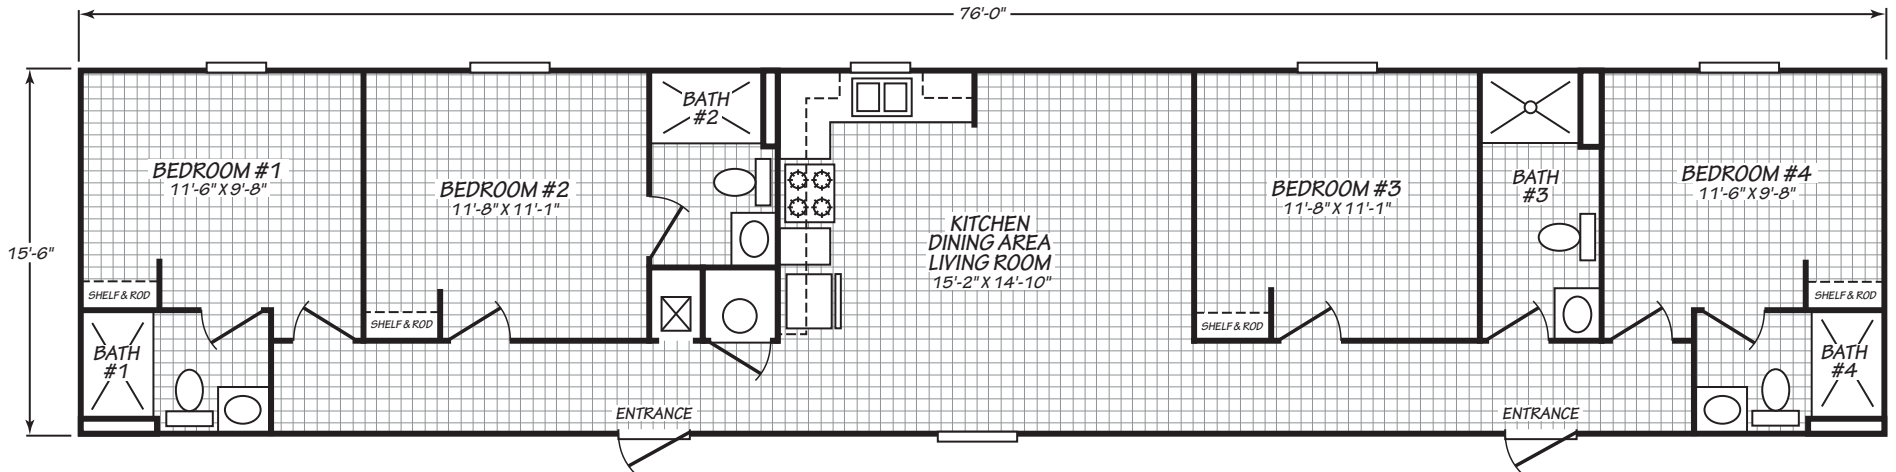

Macdona

Weston Series

1,178 SQ. FT. (Approximate) 4 Bedroom, 4 Bath

Last Updated: 8-8-22

FACTORY EXPO HOME CENTERS
2075 State Highway 46, N
Seguin, TX 78155

FactoryExpoDirect.com | 1-800-807-8536

IMPORTANT: Alta Cima Corp reserves the right to modify, cancel or substitute products or features of this event at any time without prior notice or obligation. Pictures and other promotional materials are representative and may depict or contain floor plans, square footages, elevations, options, upgrades, extra design features, decorations, floor coverings, specialty light fixtures, custom paint and wall coverings, window treatments, landscaping, sound and alarm systems, furnishings, appliances, and other designer/decorator features and amenities that are not included as part of the home and/or may not be available at all locations. Home, pricing and community information is subject to change, and homes to prior sale, at any time without notice or obligation. ©2020 Alta Cima Corp. All rights reserved.