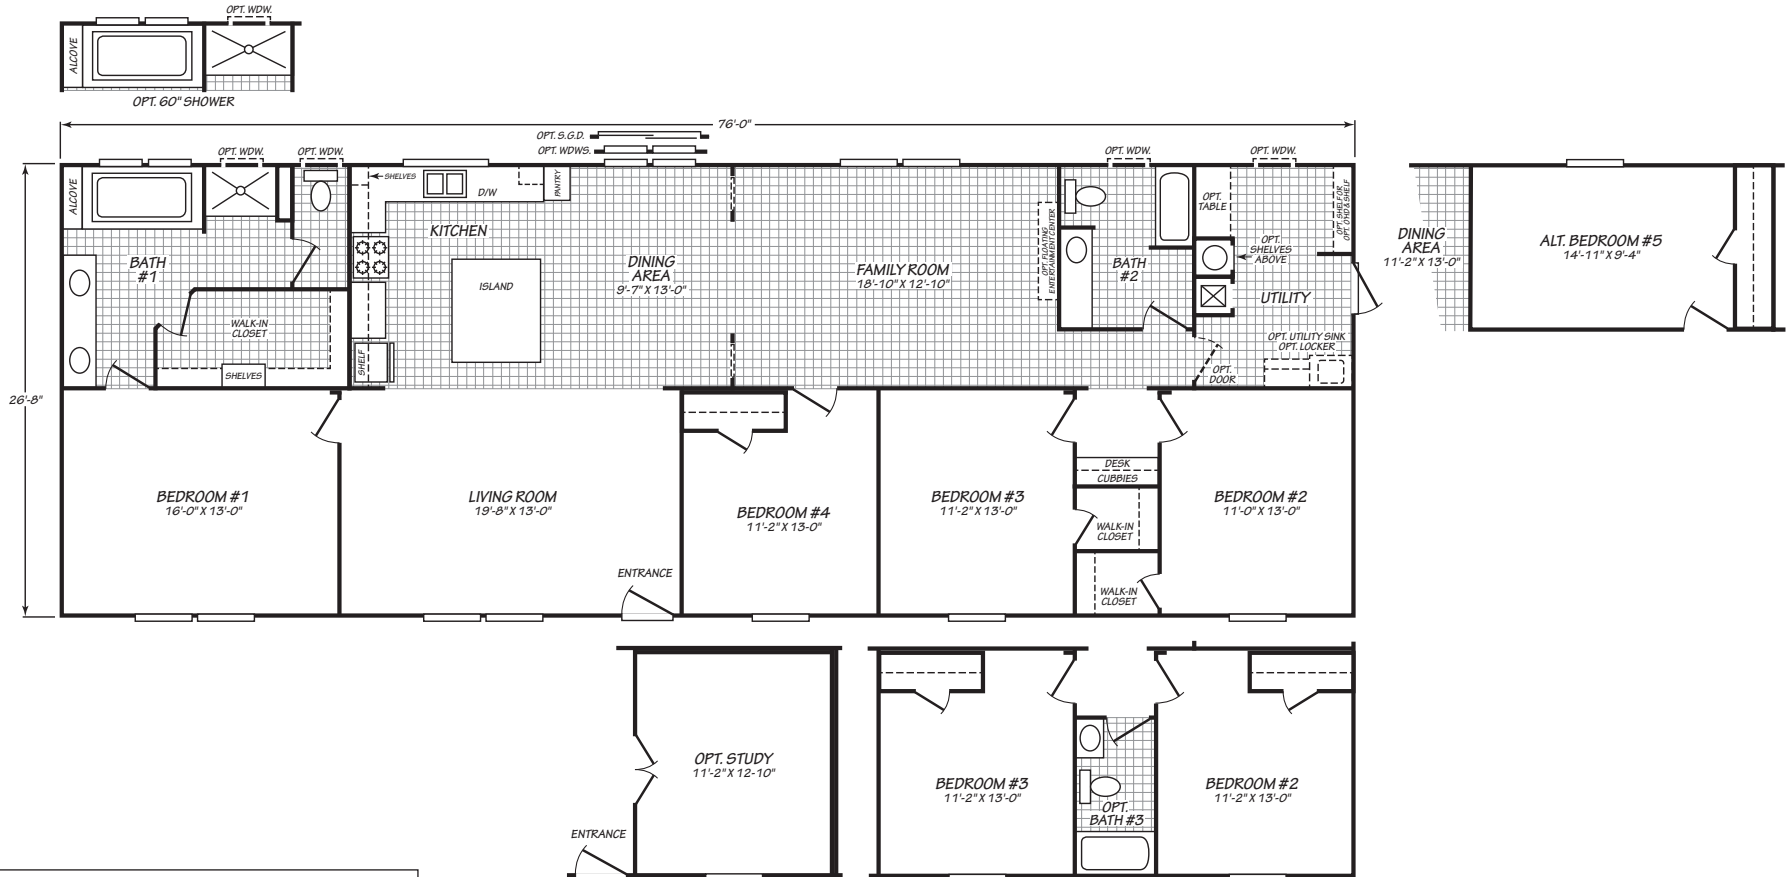

McNair

Landmark Series

2,026 SQ. FT. (Approximate) 4 Bedroom, 2 Bath

Last Updated: 9-20-23

FACTORY EXPO HOME CENTERS
 2075 State Highway 46, N
 Seguin, TX 78155

FactoryExpoDirect.com | 1-800-807-8536

IMPORTANT: Alta Cima Corp reserves the right to modify, cancel or substitute products or features of this event at any time without prior notice or obligation. Pictures and other promotional materials are representative and may depict or contain floor plans, square footages, elevations, options, upgrades, extra design features, decorations, floor coverings, specialty light fixtures, custom paint and wall coverings, window treatments, landscaping, sound and alarm systems, furnishings, appliances, and other designer/decorator features and amenities that are not included as part of the home and/or may not be available at all locations. Home, pricing and community information is subject to change, and homes to prior sale, at any time without notice or obligation. ©2020 Alta Cima Corp. All rights reserved.