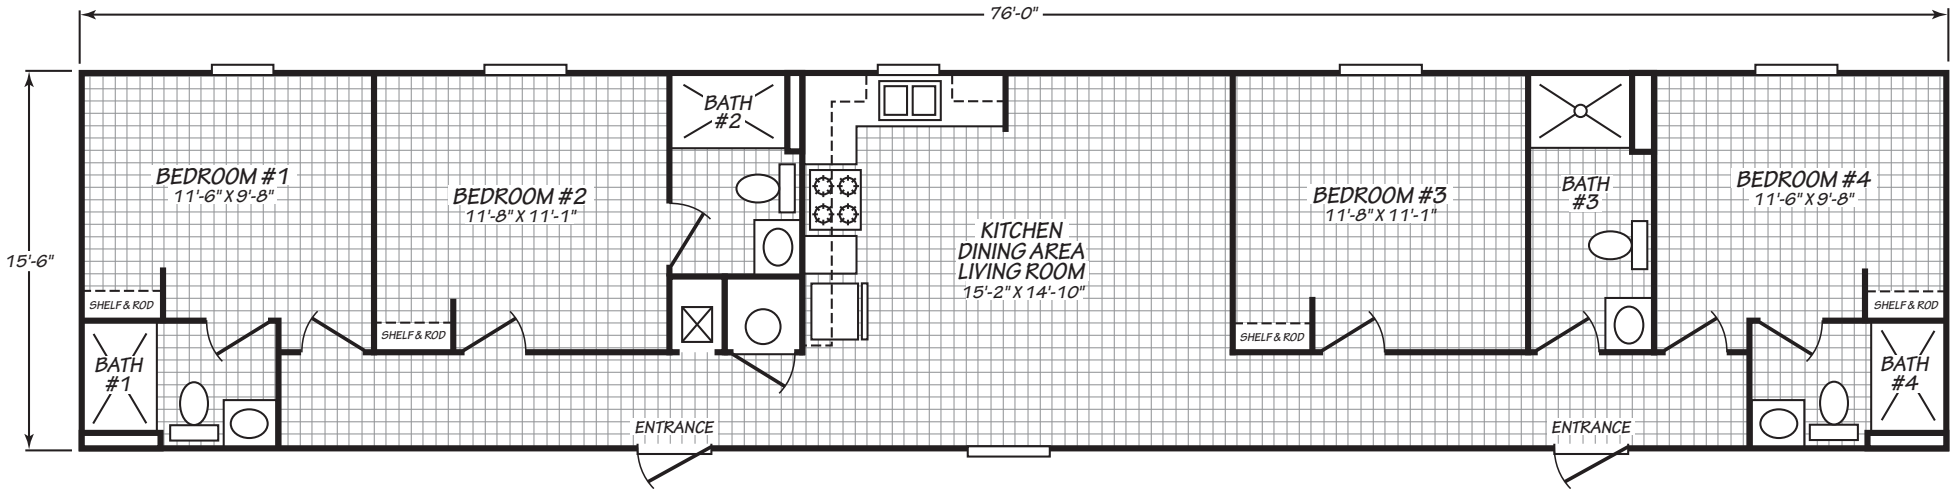

# Richland

Weston Series

1,178 SQ. FT. (Approximate) 4 Bedroom, 4 Bath

Last Updated: 4-23-21

**FACTORY EXPO HOME CENTERS**  
2075 State Highway 46, N  
Seguin, TX 78155

**FactoryExpoDirect.com | 1-800-807-8536**