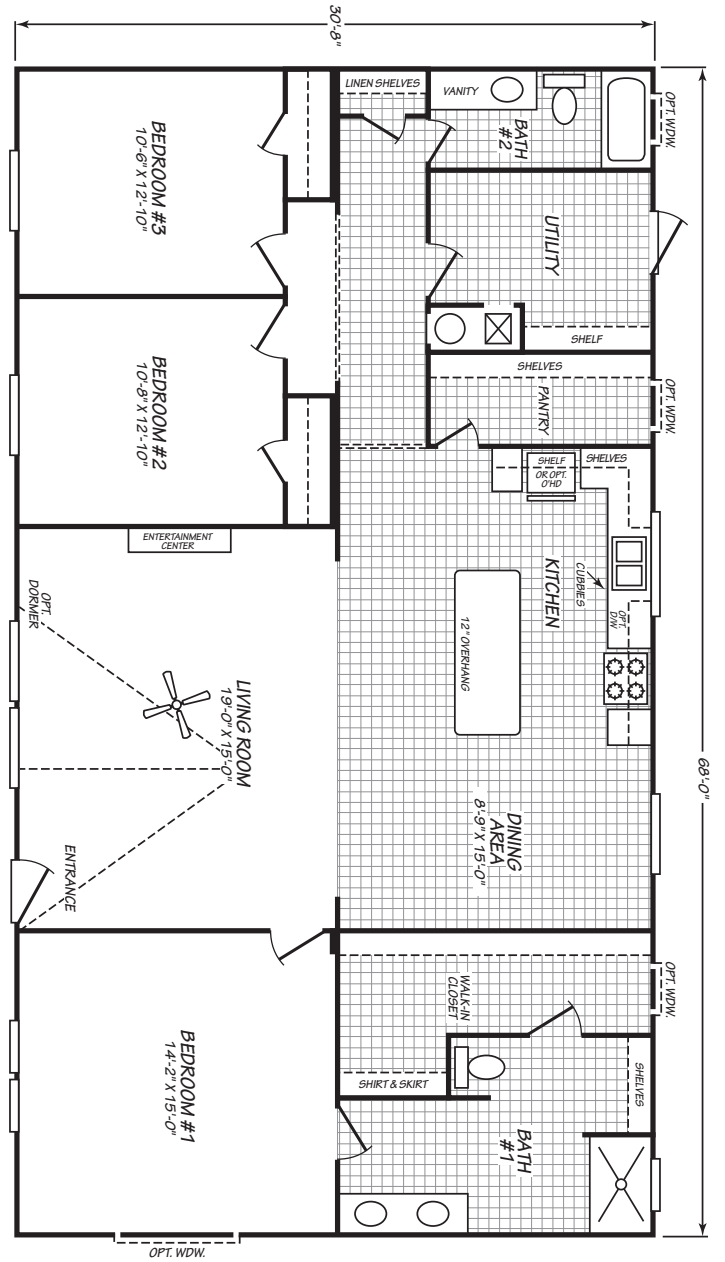

Villaret

Value Max Premier Series

3 Bedroom, 2 Bath
Approx. 1,717 Sq. Ft.

Last Updated: 6-26-20

Important: Due to our policy of continual improvement, all information in our brochures may vary from actual home. The right is reserved to make changes at any time, without notice or obligation, in colors, materials, specifications, processes, and models. All dimensions and square footage calculations are nominal and approximate figures. Please check with your local sales associate for specific and current information.