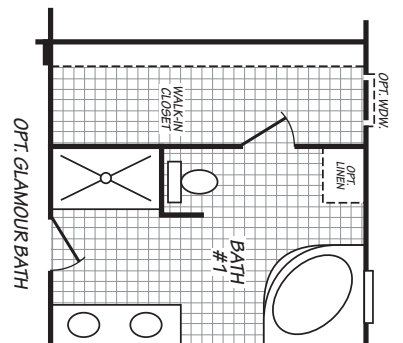

Villaret

Value Max Premier Series

3 Bedroom, 2 Bath
Approx. 1,717 Sq. Ft.

Last Updated: 6-26-20

Important: Due to our policy of continual improvement, all information in our brochures may vary from actual home. The right is reserved to make changes at any time, without notice or obligation, in colors, materials, specifications, processes, and models. All dimensions and square footage calculations are nominal and approximate figures. Please check with your local sales associate for specific and current information.