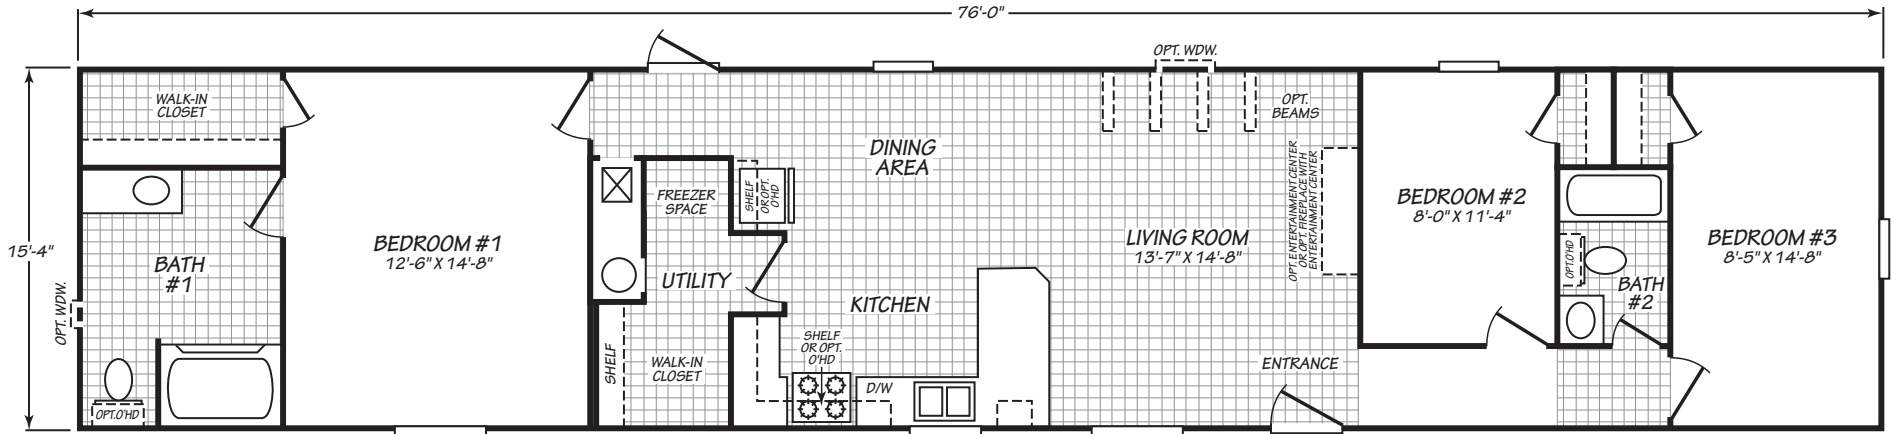

Windcrest

Canyon Lake Series

1,165 SQ. FT. (Approximate) 3 Bedroom, 2 Bath

Last Updated: 3-30-22

OPT. GLAMOUR BATH

FACTORY EXPO HOME CENTERS
2075 State Highway 46, N
Seguin, TX 78155

FactoryExpoDirect.com | 1-800-807-8536