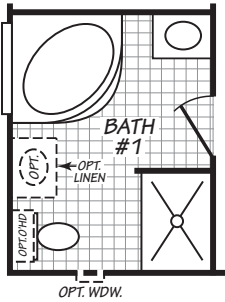

Windcrest

Canyon Lake Series

1,165 SQ. FT. (Approximate) 3 Bedroom, 2 Bath

Last Updated: 3-30-22

OPT. GLAMOUR BATH

FACTORY EXPO HOME CENTERS
2075 State Highway 46, N
Seguin, TX 78155

FactoryExpoDirect.com | 1-800-807-8536