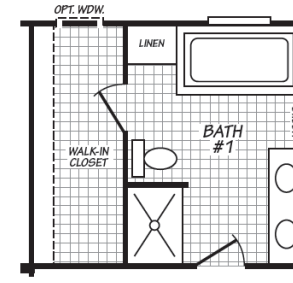

Adair

Blue Ridge Series

1,685 SQ. FT. (Approximate) 4 Bedroom, 2 Bath

Last Updated: 3-22-24

OPT. GLAMOUR BATH

OPT. 72" TILE SHOWER

FACTORY SELECT HOMES
1480 Northside Drive
Statesville, NC 28625

FactorySelectHomeCenter.com | 1-800-965-6842