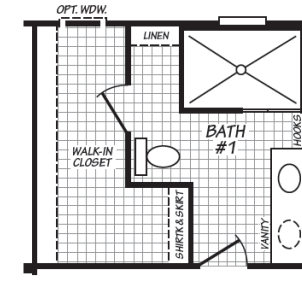

Adair

Blue Ridge Series

1,685 SQ. FT. (Approximate) 4 Bedroom, 2 Bath

Last Updated: 3-22-24

OPT. GLAMOUR BATH

OPT. 72" TILE SHOWER

FACTORY SELECT HOMES
1480 Northside Drive
Statesville, NC 28625

FactorySelectHomeCenter.com | 1-800-965-6842