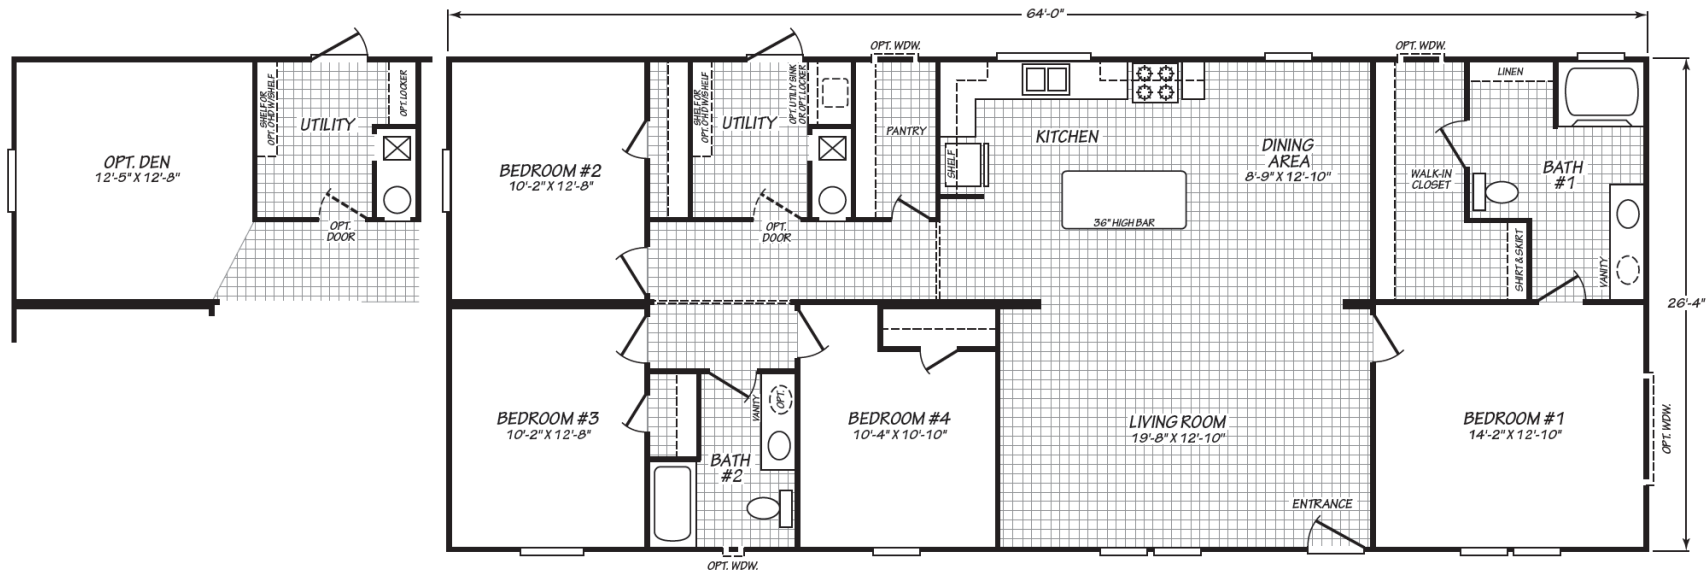

Adair

Blue Ridge Series

1,685 SQ. FT. (Approximate) 4 Bedroom, 2 Bath

Last Updated: 3-22-24

OPT. GLAMOUR BATH

OPT. 72" TILE SHOWER

FACTORY SELECT HOMES
1480 Northside Drive
Statesville, NC 28625

FactorySelectHomeCenter.com | 1-800-965-6842