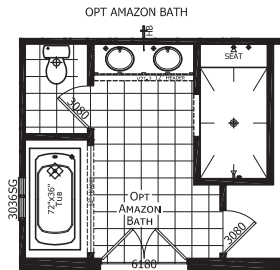

Ardrey

Chateau Collection

1,707 SQ. FT. (Approximate) 3 Bedroom, 2 Bath

Last Updated: 10-7-22

FACTORY SELECT HOMES

1480 Northside Drive
Statesville, NC 28625

FactorySelectHomeCenter.com | 1-800-965-6842

IMPORTANT: Alta Cima Corp reserves the right to modify, cancel or substitute products or features of this event at any time without prior notice or obligation. Pictures and other promotional materials are representative and may depict or contain floor plans, square footages, elevations, options, upgrades, extra design features, decorations, floor coverings, specialty light fixtures, custom paint and wall coverings, window treatments, landscaping, sound and alarm systems, furnishings, appliances, and other designer/decorator features and amenities that are not included as part of the home and/or may not be available at all locations. Home, pricing and community information is subject to change, and homes to prior sale, at any time without notice or obligation. ©2020 Alta Cima Corp. All rights reserved.