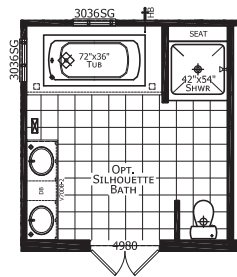

Ardrey

Chateau Collection

1,707 SQ. FT. (Approximate) 3 Bedroom, 2 Bath

Last Updated: 10-7-22

FACTORY SELECT HOMES

1480 Northside Drive
Statesville, NC 28625

FactorySelectHomeCenter.com | 1-800-965-6842

IMPORTANT: Alta Cima Corp reserves the right to modify, cancel or substitute products or features of this event at any time without prior notice or obligation. Pictures and other promotional materials are representative and may depict or contain floor plans, square footages, elevations, options, upgrades, extra design features, decorations, floor coverings, specialty light fixtures, custom paint and wall coverings, window treatments, landscaping, sound and alarm systems, furnishings, appliances, and other designer/decorator features and amenities that are not included as part of the home and/or may not be available at all locations. Home, pricing and community information is subject to change, and homes to prior sale, at any time without notice or obligation. ©2020 Alta Cima Corp. All rights reserved.