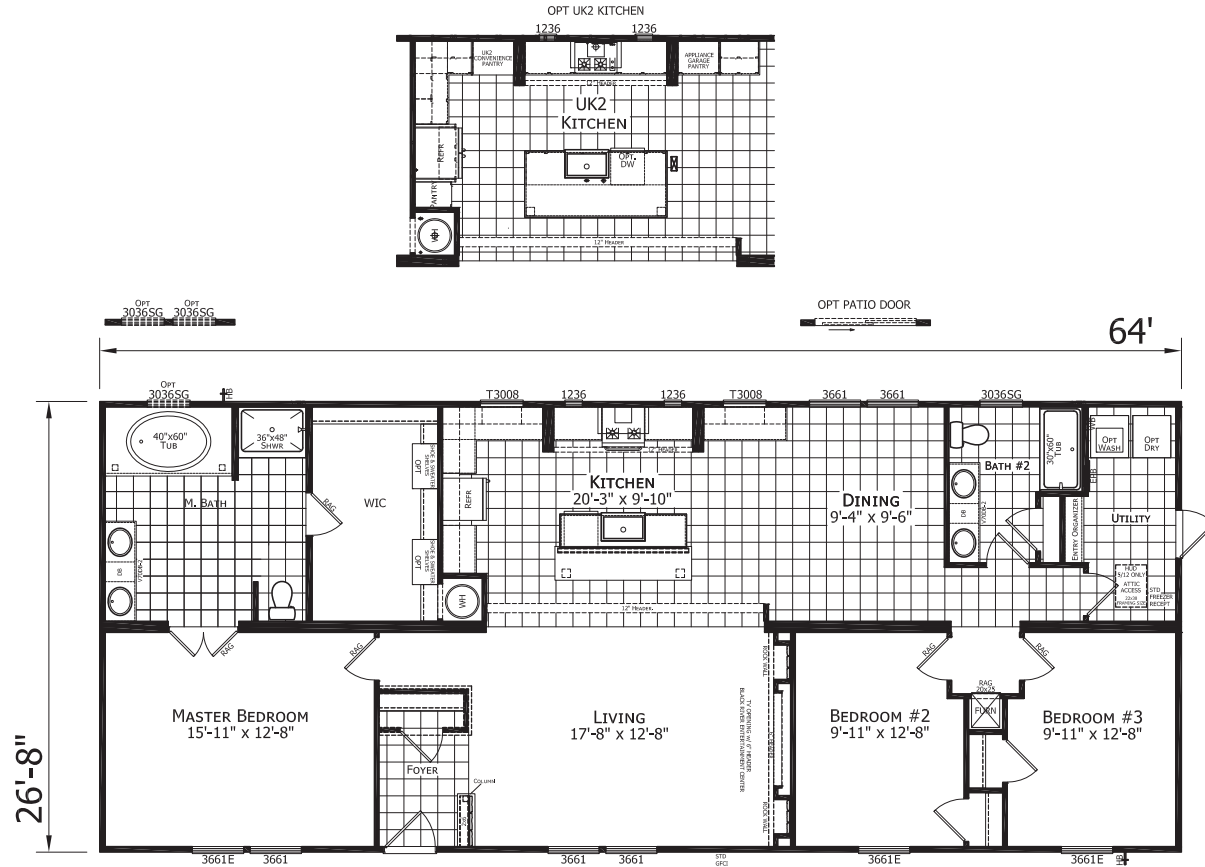

Ardrey

Chateau Collection

1,707 SQ. FT. (Approximate) 3 Bedroom, 2 Bath

Last Updated: 10-7-22

FACTORY SELECT HOMES

1480 Northside Drive
Statesville, NC 28625

FactorySelectHomeCenter.com | 1-800-965-6842

IMPORTANT: Alta Cima Corp reserves the right to modify, cancel or substitute products or features of this event at any time without prior notice or obligation. Pictures and other promotional materials are representative and may depict or contain floor plans, square footages, elevations, options, upgrades, extra design features, decorations, floor coverings, specialty light fixtures, custom paint and wall coverings, window treatments, landscaping, sound and alarm systems, furnishings, appliances, and other designer/decorator features and amenities that are not included as part of the home and/or may not be available at all locations. Home, pricing and community information is subject to change, and homes to prior sale, at any time without notice or obligation. ©2020 Alta Cima Corp. All rights reserved.