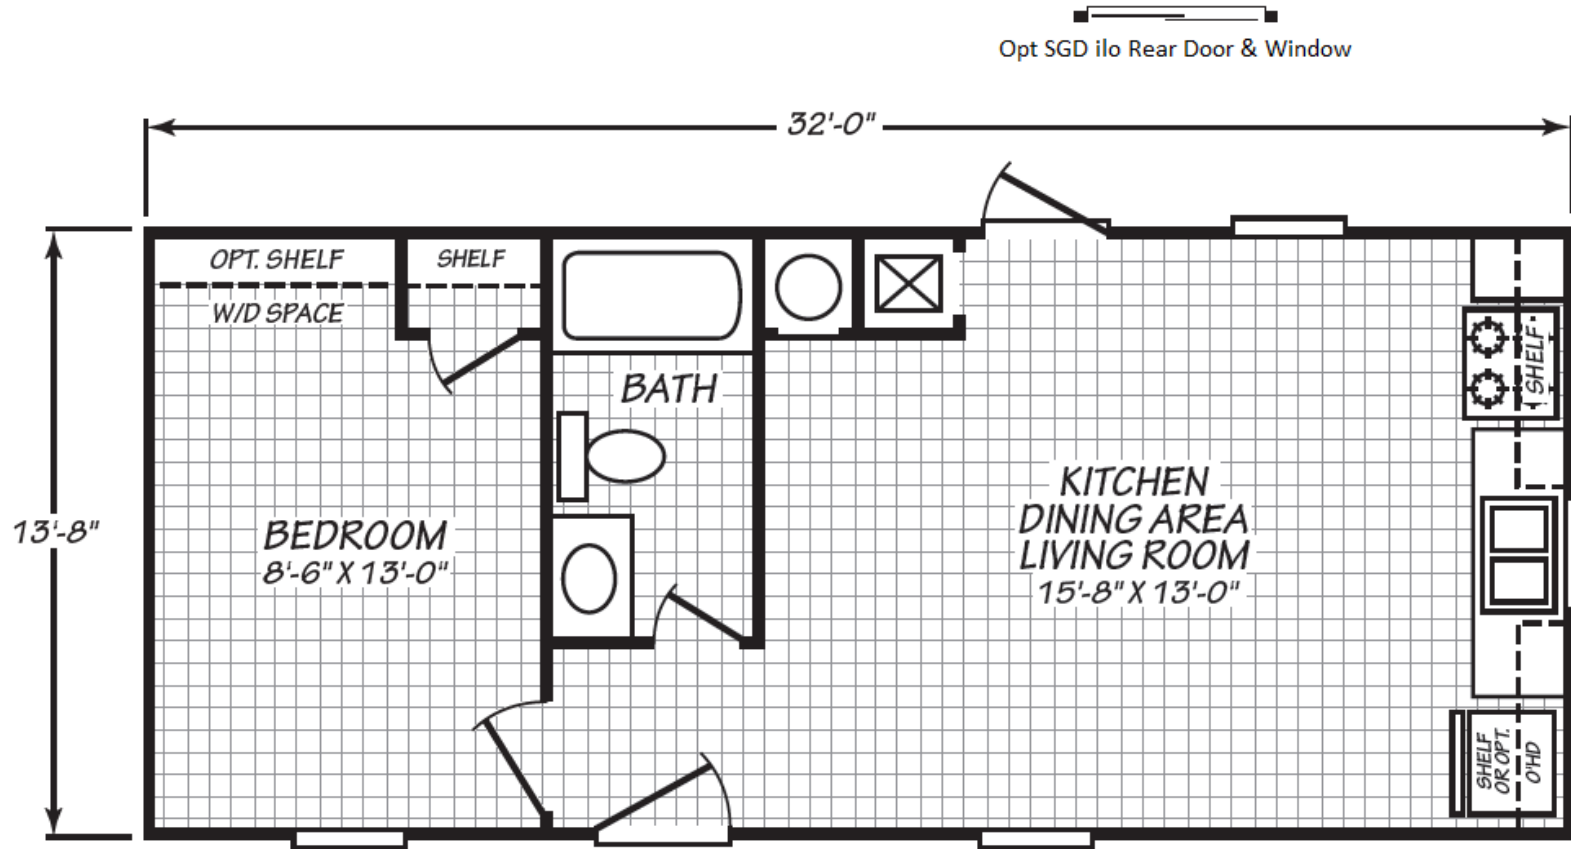

Bayaud

Expo Elite Series

437 SQ. FT. (Approximate) 1 Bedroom, 1 Bath

Last Updated: 4-3-23

FACTORY SELECT HOMES

1480 Northside Drive
Statesville, NC 28625

FactorySelectHomeCenter.com | 1-800-965-6842

IMPORTANT: Alta Cima Corp reserves the right to modify, cancel or substitute products or features of this event at any time without prior notice or obligation. Pictures and other promotional materials are representative and may depict or contain floor plans, square footages, elevations, options, upgrades, extra design features, decorations, floor coverings, specialty light fixtures, custom paint and wall coverings, window treatments, landscaping, sound and alarm systems, furnishings, appliances, and other designer/decorator features and amenities that are not included as part of the home and/or may not be available at all locations. Home, pricing and community information is subject to change, and homes to prior sale, at any time without notice or obligation. ©2020 Alta Cima Corp. All rights reserved.