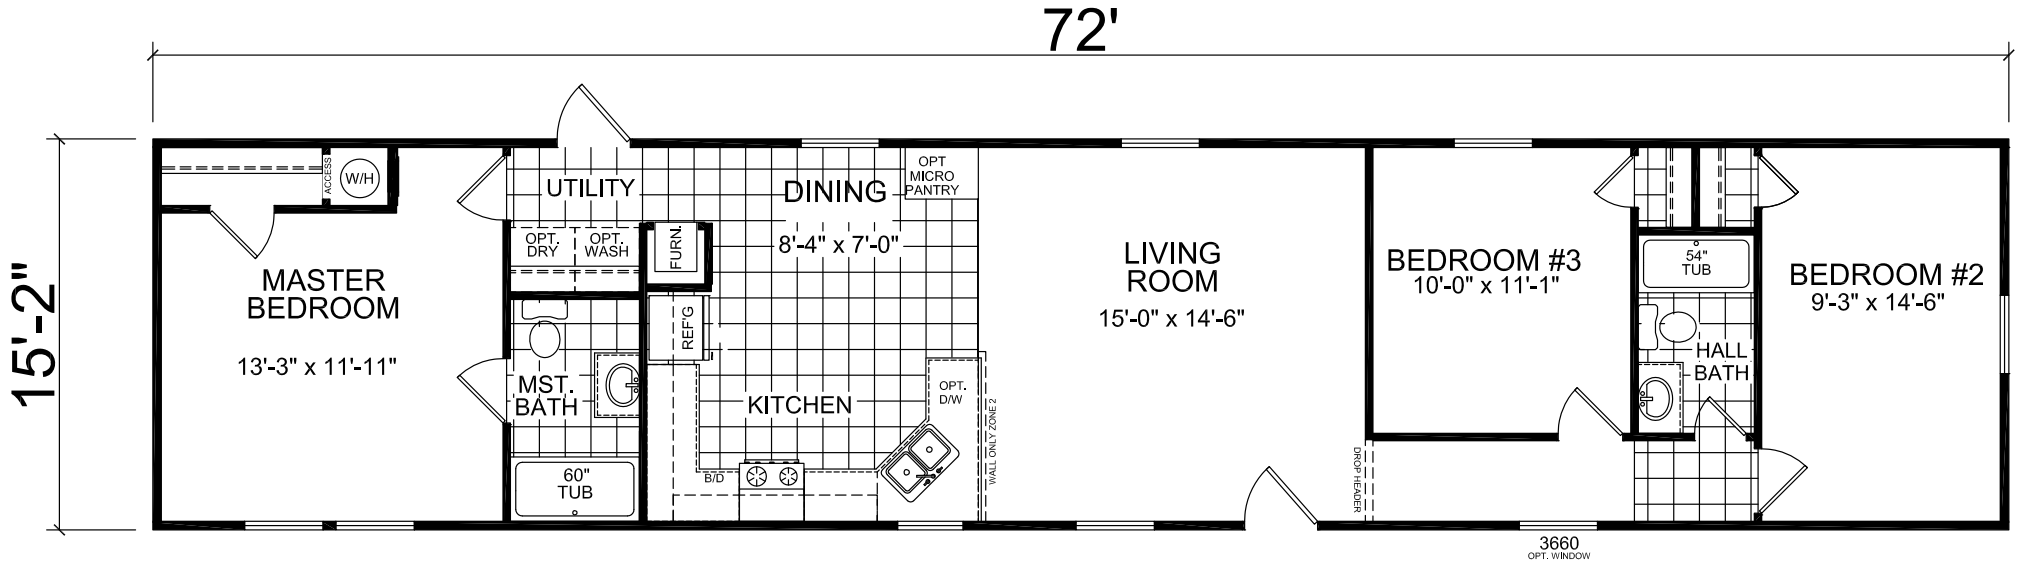

Bessemer

Dutch Elite Housing Series

FactorySelectHomes

3 Bedrooms, 2 Baths
Approx. 1,092 Sq. Ft.

Last Updated: 2-14-19

I authorize Factory Expo Homes to build my house, per this plan.
X _____
Customer Signature/Date