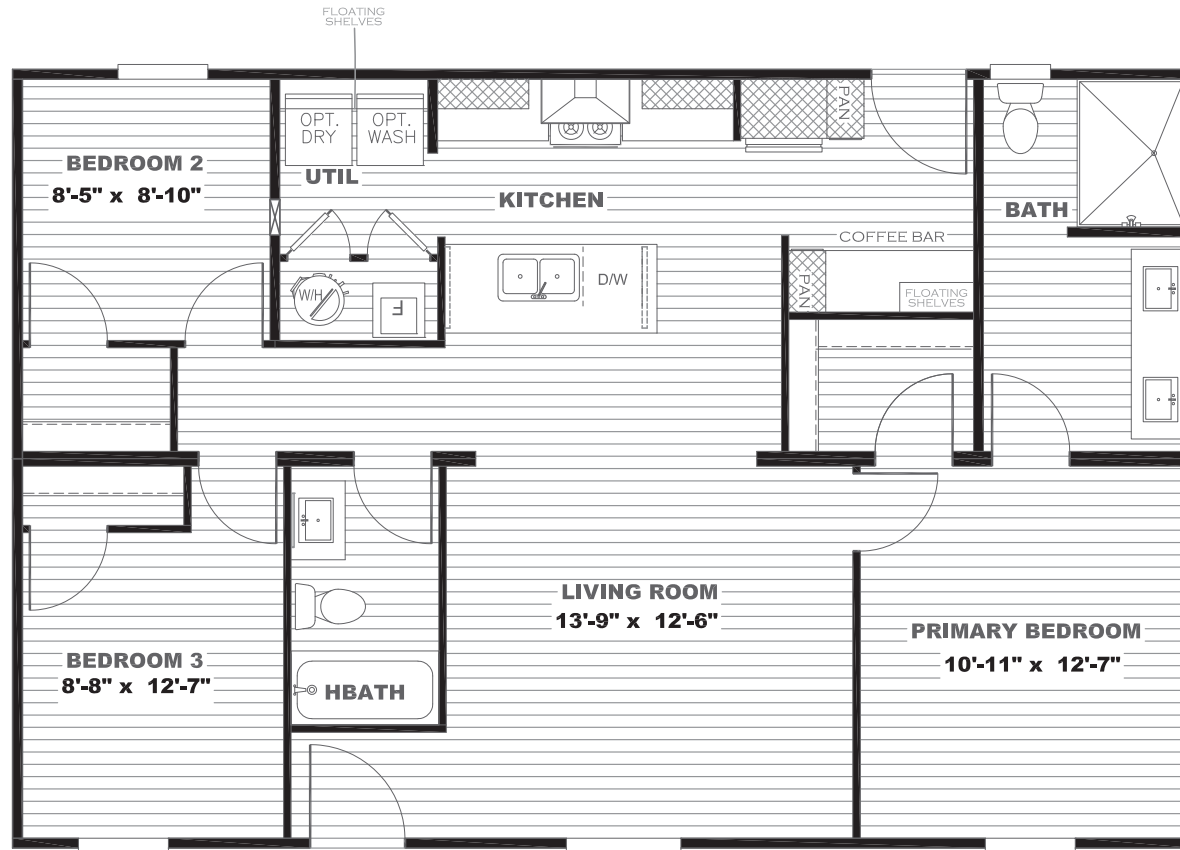

Binton

Epic Journey Series

1,054 SQ. FT. (Approximate) 3 Bedroom, 2 Bath

Last Updated: 8-11-23

FACTORY SELECT HOMES

1480 Northside Drive
Statesville, NC 28625

FactorySelectHomeCenter.com | 1-800-965-6842

IMPORTANT: Alta Cima Corp reserves the right to modify, cancel or substitute products or features of this event at any time without prior notice or obligation. Pictures and other promotional materials are representative and may depict or contain floor plans, square footages, elevations, options, upgrades, extra design features, decorations, floor coverings, specialty light fixtures, custom paint and wall coverings, window treatments, landscaping, sound and alarm systems, furnishings, appliances, and other designer/decorator features and amenities that are not included as part of the home and/or may not be available at all locations. Home, pricing and community information is subject to change, and homes to prior sale, at any time without notice or obligation. ©2020 Alta Cima Corp. All rights reserved.