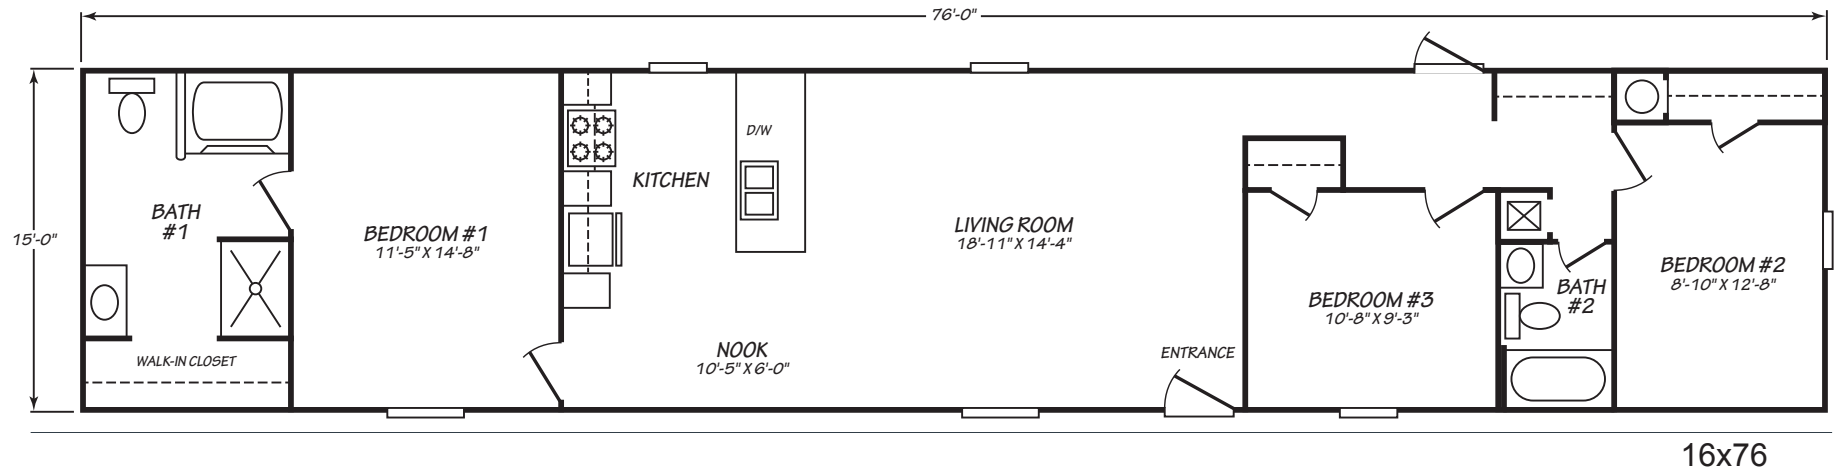

Bladenboro

Phoenix Series

1,140 SQ. FT. (Approximate) 3 Bedroom, 2 Bath

Last Updated: 8-30-23

FACTORY SELECT HOMES

1480 Northside Drive
Statesville, NC 28625

FactorySelectHomeCenter.com | 1-800-965-6842

IMPORTANT: Alta Cima Corp reserves the right to modify, cancel or substitute products or features of this event at any time without prior notice or obligation. Pictures and other promotional materials are representative and may depict or contain floor plans, square footages, elevations, options, upgrades, extra design features, decorations, floor coverings, specialty light fixtures, custom paint and wall coverings, window treatments, landscaping, sound and alarm systems, furnishings, appliances, and other designer/decorator features and amenities that are not included as part of the home and/or may not be available at all locations. Home, pricing and community information is subject to change, and homes to prior sale, at any time without notice or obligation. ©2020 Alta Cima Corp. All rights reserved.