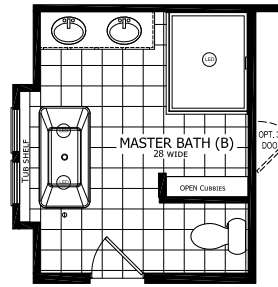

## FactorySelectHomes

3 Bedrooms, 2 Baths  
Approx. 1,600 Sq. Ft.

Last Updated: 2-14-19

1480 Northside Drive  
Statesville, NC 28625

For Detailed Directions See Map On Our Website

I authorize Factory Expo Homes to build my house, per this plan.