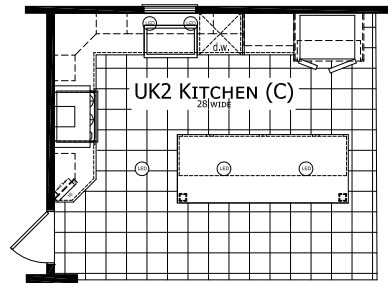

## FactorySelectHomes

3 Bedrooms, 2 Baths  
Approx. 1,600 Sq. Ft.

Last Updated: 2-14-19

1480 Northside Drive  
Statesville, NC 28625

For Detailed Directions See Map On Our Website

I authorize Factory Expo Homes to build my house, per this plan.