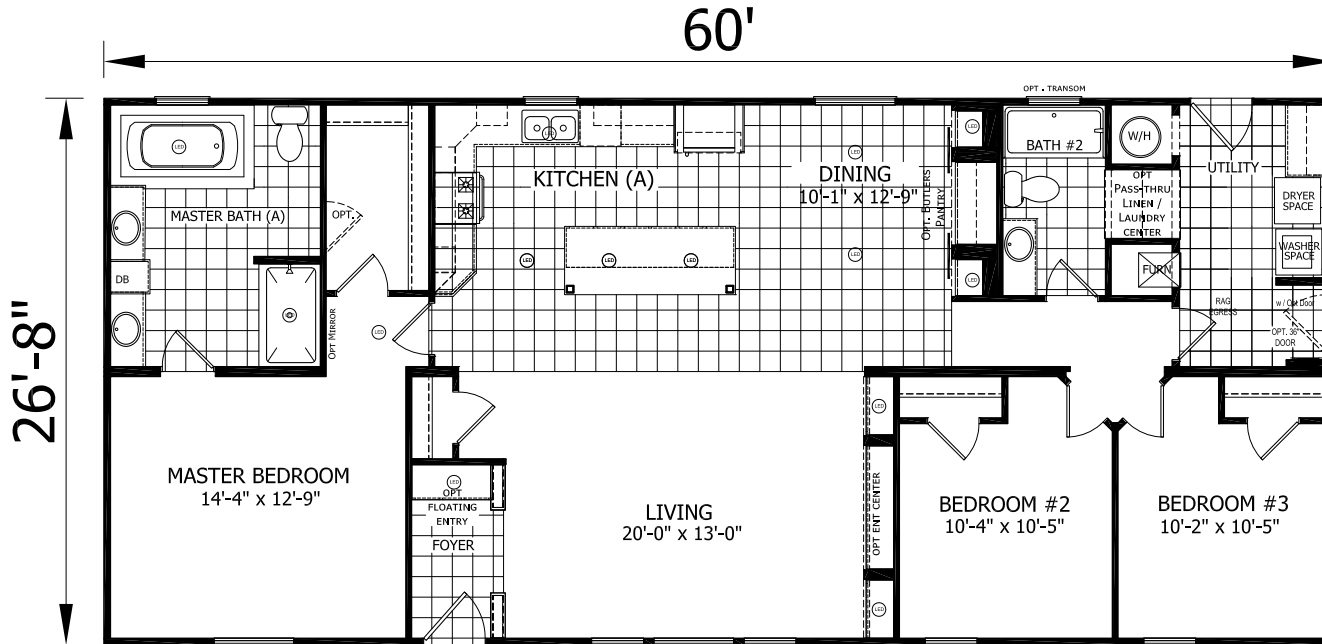

## FactorySelectHomes

3 Bedrooms, 2 Baths  
Approx. 1,600 Sq. Ft.

Last Updated: 2-14-19

1480 Northside Drive  
Statesville, NC 28625

For Detailed Directions See Map On Our Website

I authorize Factory Expo Homes to build my house, per this plan.