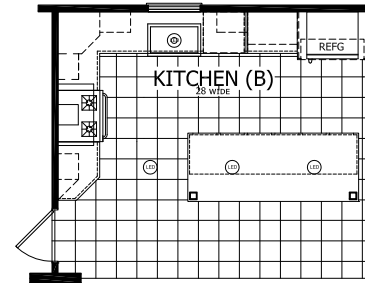

## FactorySelectHomes

3 Bedrooms, 2 Baths  
Approx. 1,600 Sq. Ft.

Last Updated: 2-14-19

1480 Northside Drive  
Statesville, NC 28625

For Detailed Directions See Map On Our Website

I authorize Factory Expo Homes to build my house, per this plan.