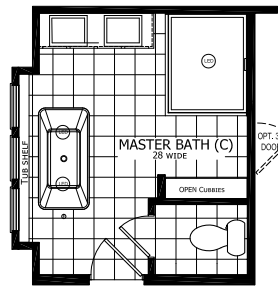

## FactorySelectHomes

3 Bedrooms, 2 Baths  
Approx. 1,600 Sq. Ft.

Last Updated: 2-14-19

1480 Northside Drive  
Statesville, NC 28625

For Detailed Directions See Map On Our Website

I authorize Factory Expo Homes to build my house, per this plan.