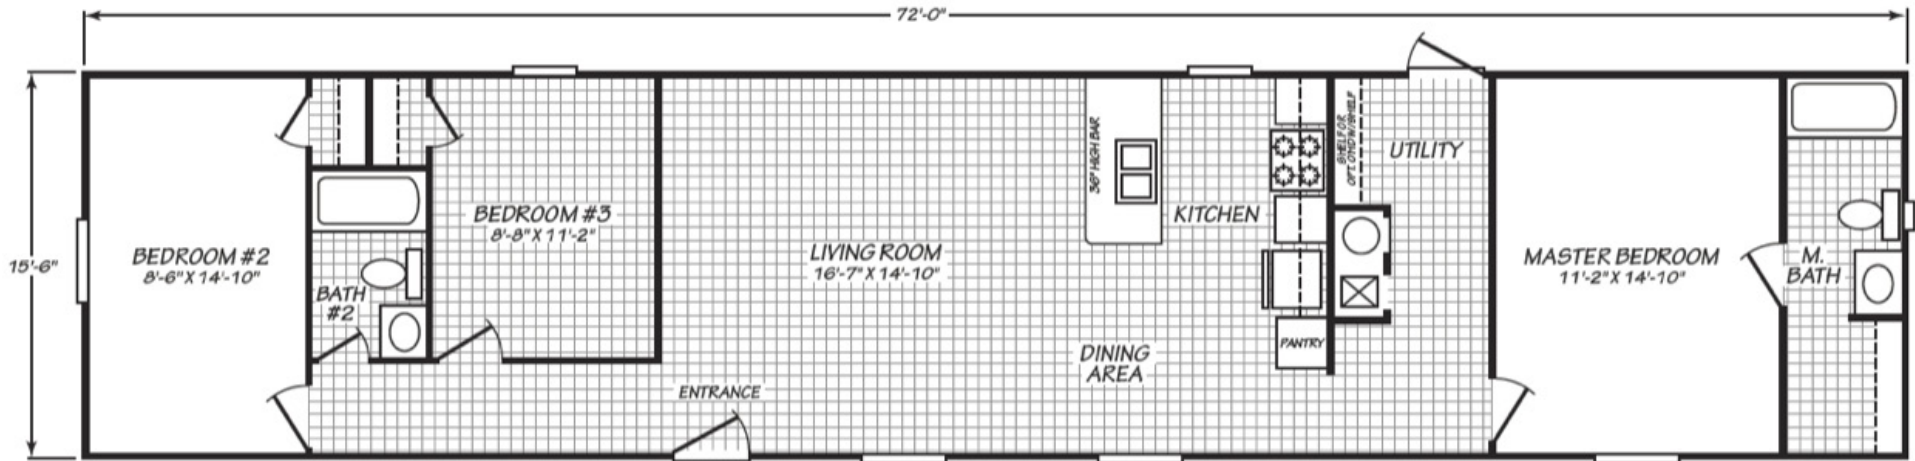

# Brookmeade

Blue Ridge Multi-Wide Series

1,116 SQ. FT. (Approximate) 3 Bedroom, 2 Bath

Last Updated: 10-14-2020

**FACTORY SELECT HOMES**  
 1480 Northside Drive  
 Statesville, NC 28625

**FactorySelectHomeCenter.com | 1-800-965-6842**