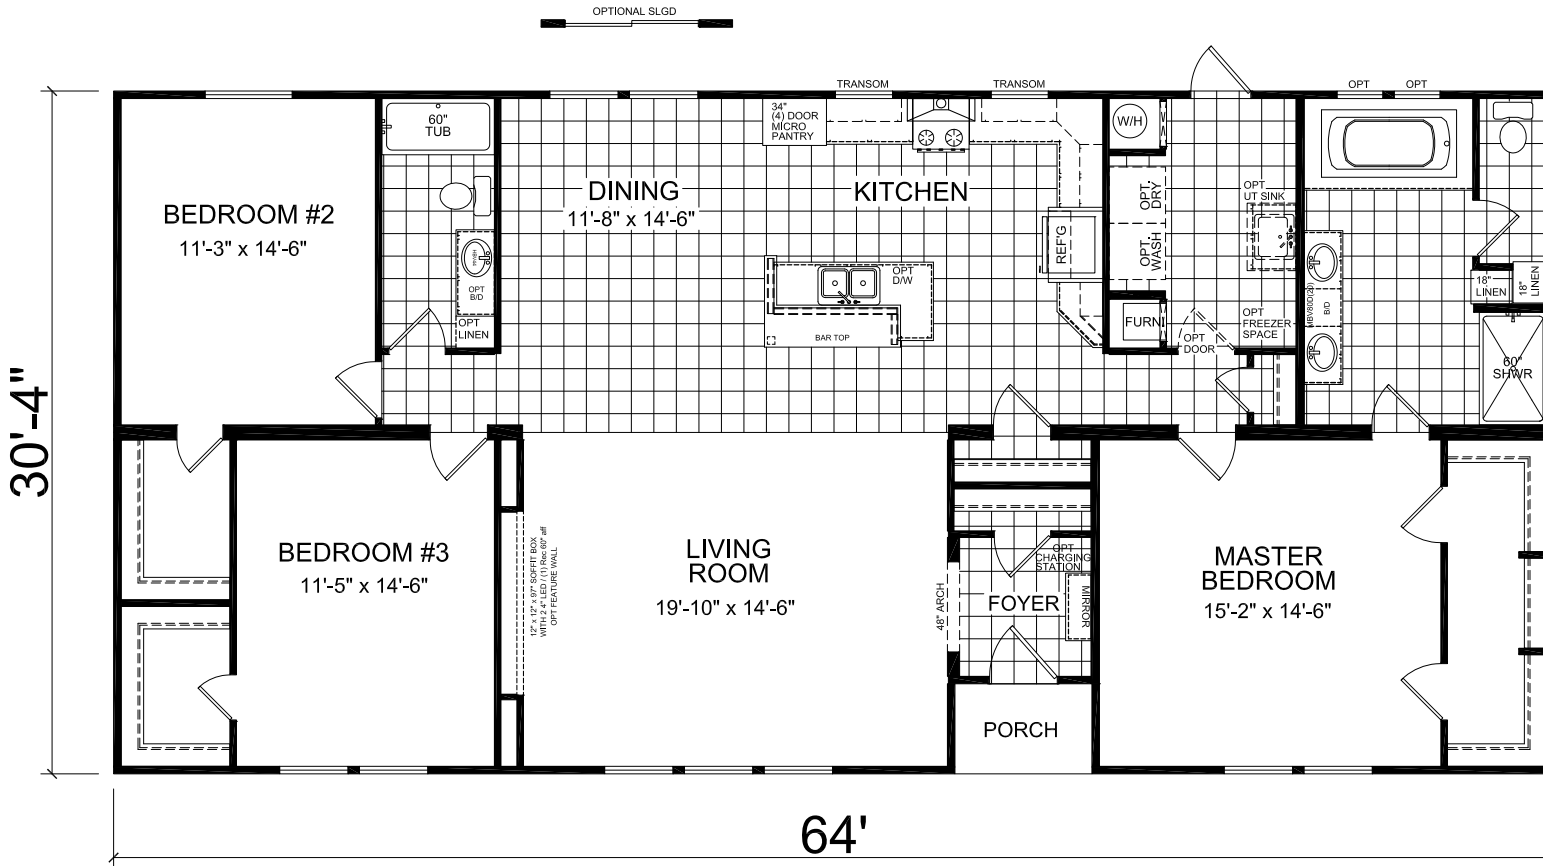

Brookwood

Dutch Elite Housing Series

FactorySelectHomes

3 Bedrooms, 2 Baths
Approx. 1,941 Sq. Ft.

Last Updated: 2-14-19

I authorize Factory Expo Homes to build my house, per this plan.
X _____
Customer Signature/Date