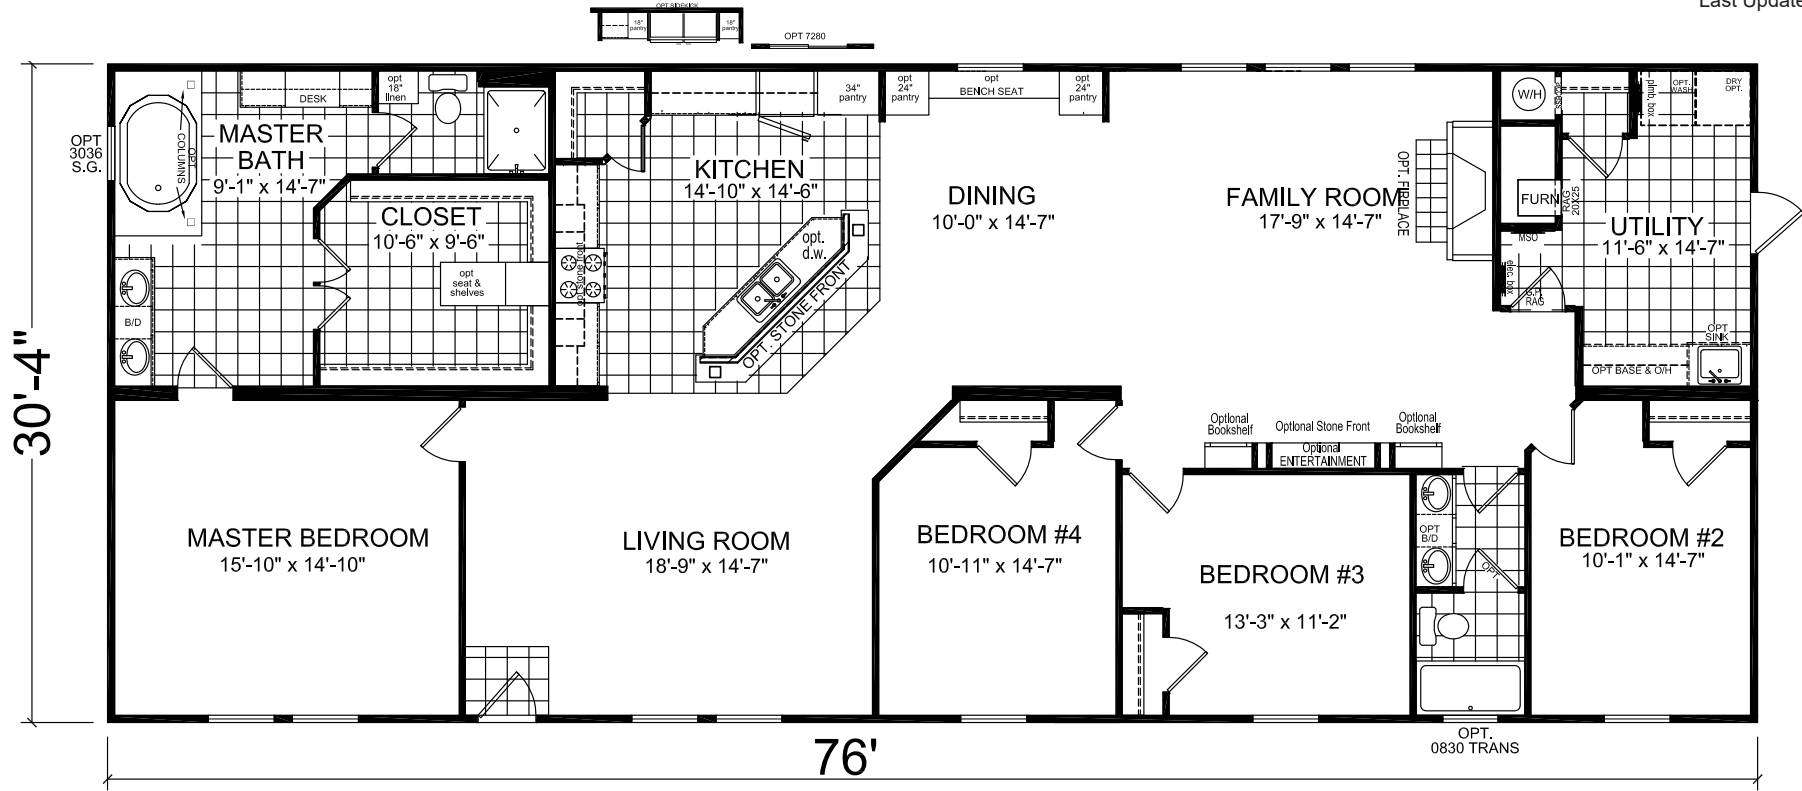

Bruton

Dutch Elite Housing Series

Factory Select Homes

4 Bedrooms, 2 Baths
Approx. 2,305 Sq. Ft.

Last Updated: 2-14-19

OPT. AMBASSADOR CLOSET

OPT. RECESS ENTRY

OPT. ACTIVITY ROOM