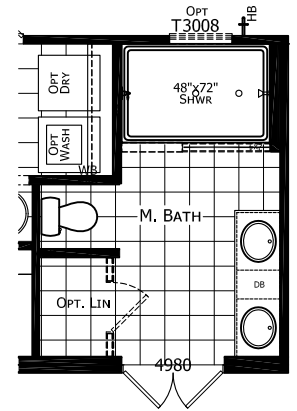

Coddle

Dutch Elite Series

1,493 SQ. FT. (Approximate) 3 Bedroom, 2 Bath

Last Updated: 12-9-24

OPT. GREEK SHOWER BATH

FACTORY SELECT HOMES

1480 Northside Drive
Statesville, NC 28625

FactorySelectHomeCenter.com | 1-800-965-6842