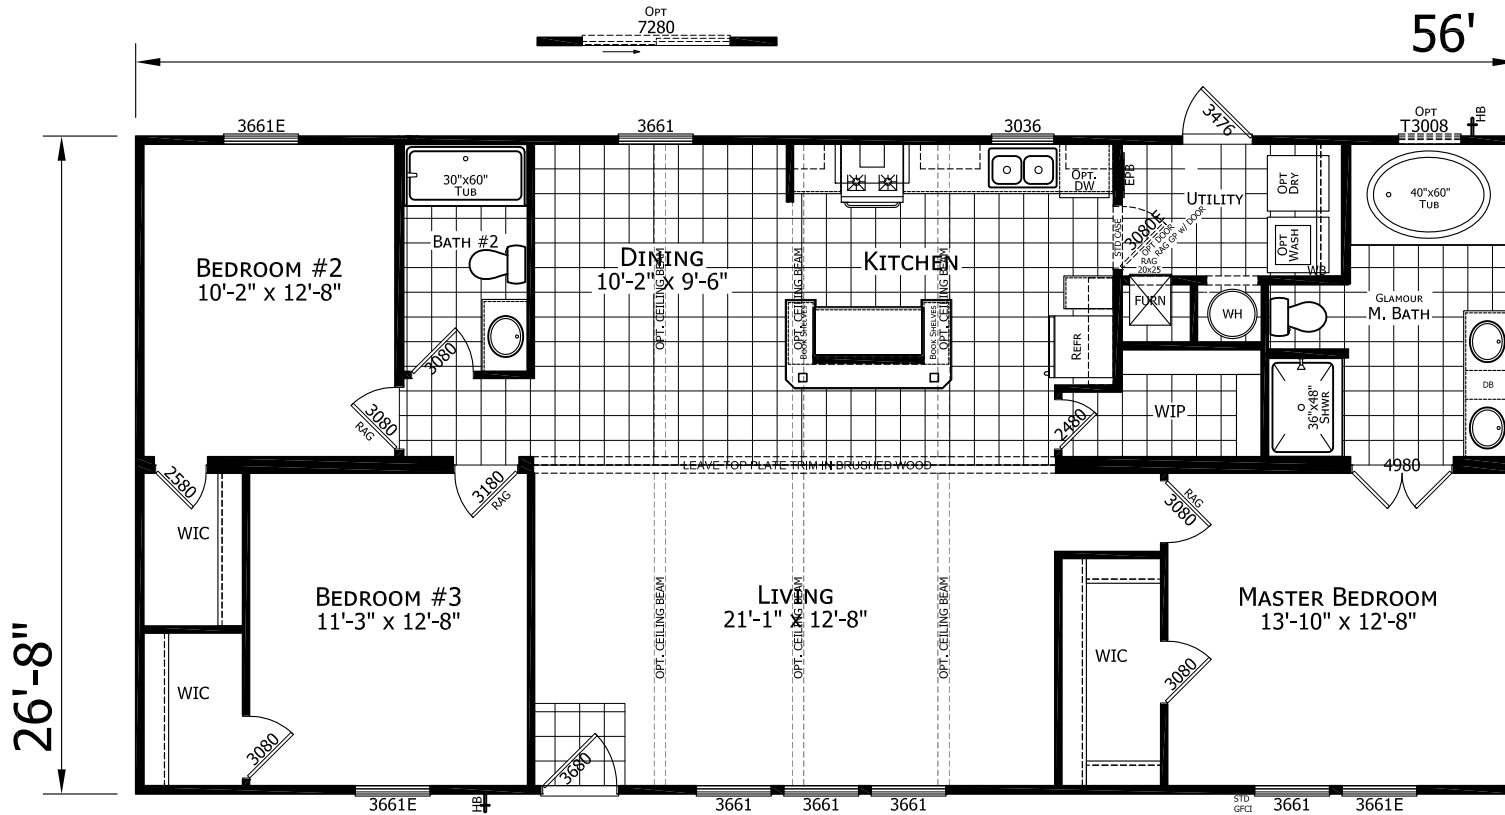

Coddle

Dutch Elite Series

1,493 SQ. FT. (Approximate) 3 Bedroom, 2 Bath

Last Updated: 12-9-24

OPT. GREEK SHOWER BATH

FACTORY SELECT HOMES

1480 Northside Drive
Statesville, NC 28625

FactorySelectHomeCenter.com | 1-800-965-6842