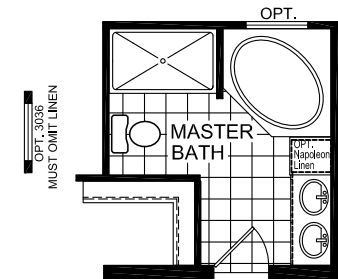

# FactorySelectHomes

**3 Bedrooms, 2 Baths**  
**Approx. 1,305 Sq. Ft.**

Last Updated: 2-14-19

OPTIONAL CEILING BEAMS  
IN LIVING ROOM/DINING ROOM-KITCHEN

1480 Northside Drive  
Statesville, NC 28625

For Detailed Directions See Map On Our Website