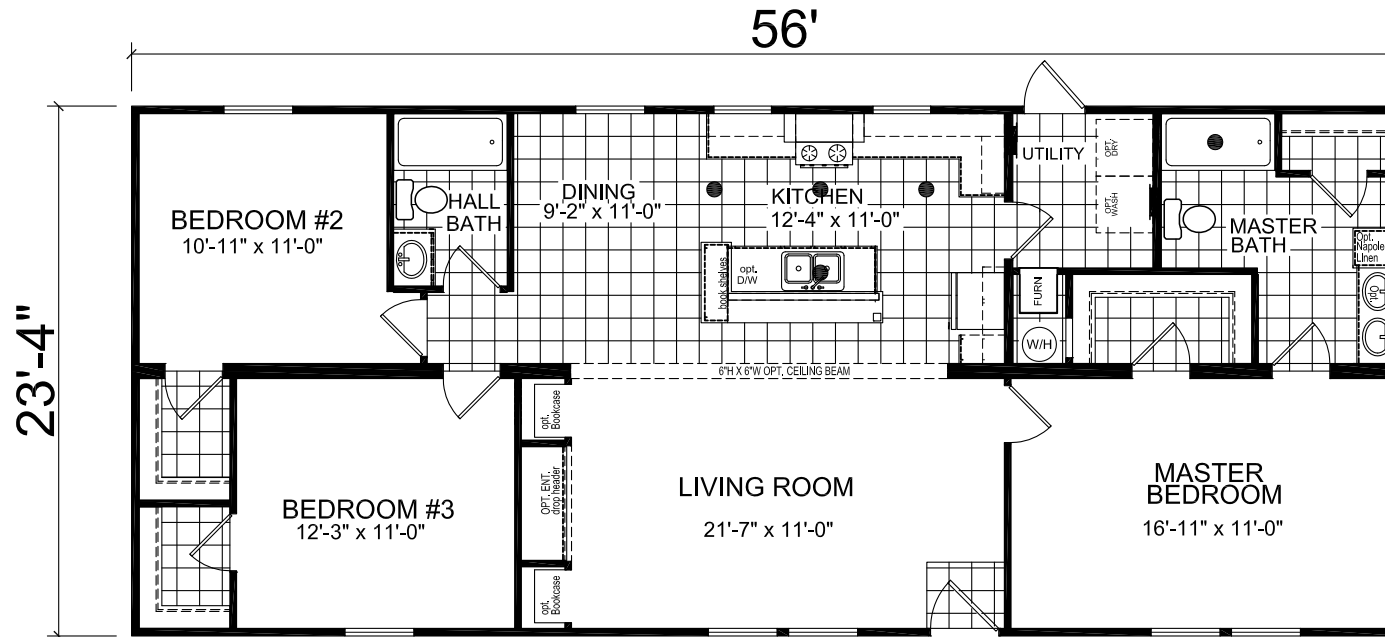

# FactorySelectHomes

**3 Bedrooms, 2 Baths**  
**Approx. 1,305 Sq. Ft.**

Last Updated: 2-14-19

OPTIONAL CEILING BEAMS  
IN LIVING ROOM/DINING ROOM-KITCHEN

1480 Northside Drive  
Statesville, NC 28625

For Detailed Directions See Map On Our Website