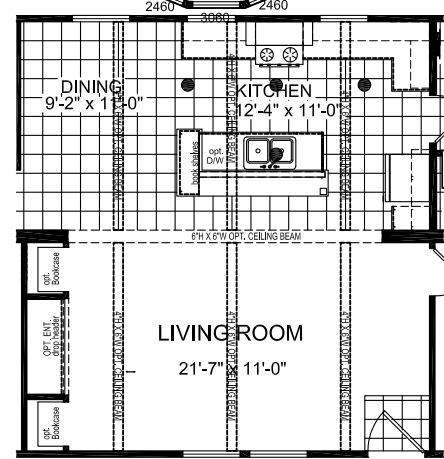

# FactorySelectHomes

**3 Bedrooms, 2 Baths**  
**Approx. 1,305 Sq. Ft.**

Last Updated: 2-14-19

OPTIONAL CEILING BEAMS  
IN LIVING ROOM/DINING ROOM-KITCHEN

1480 Northside Drive  
Statesville, NC 28625

For Detailed Directions See Map On Our Website