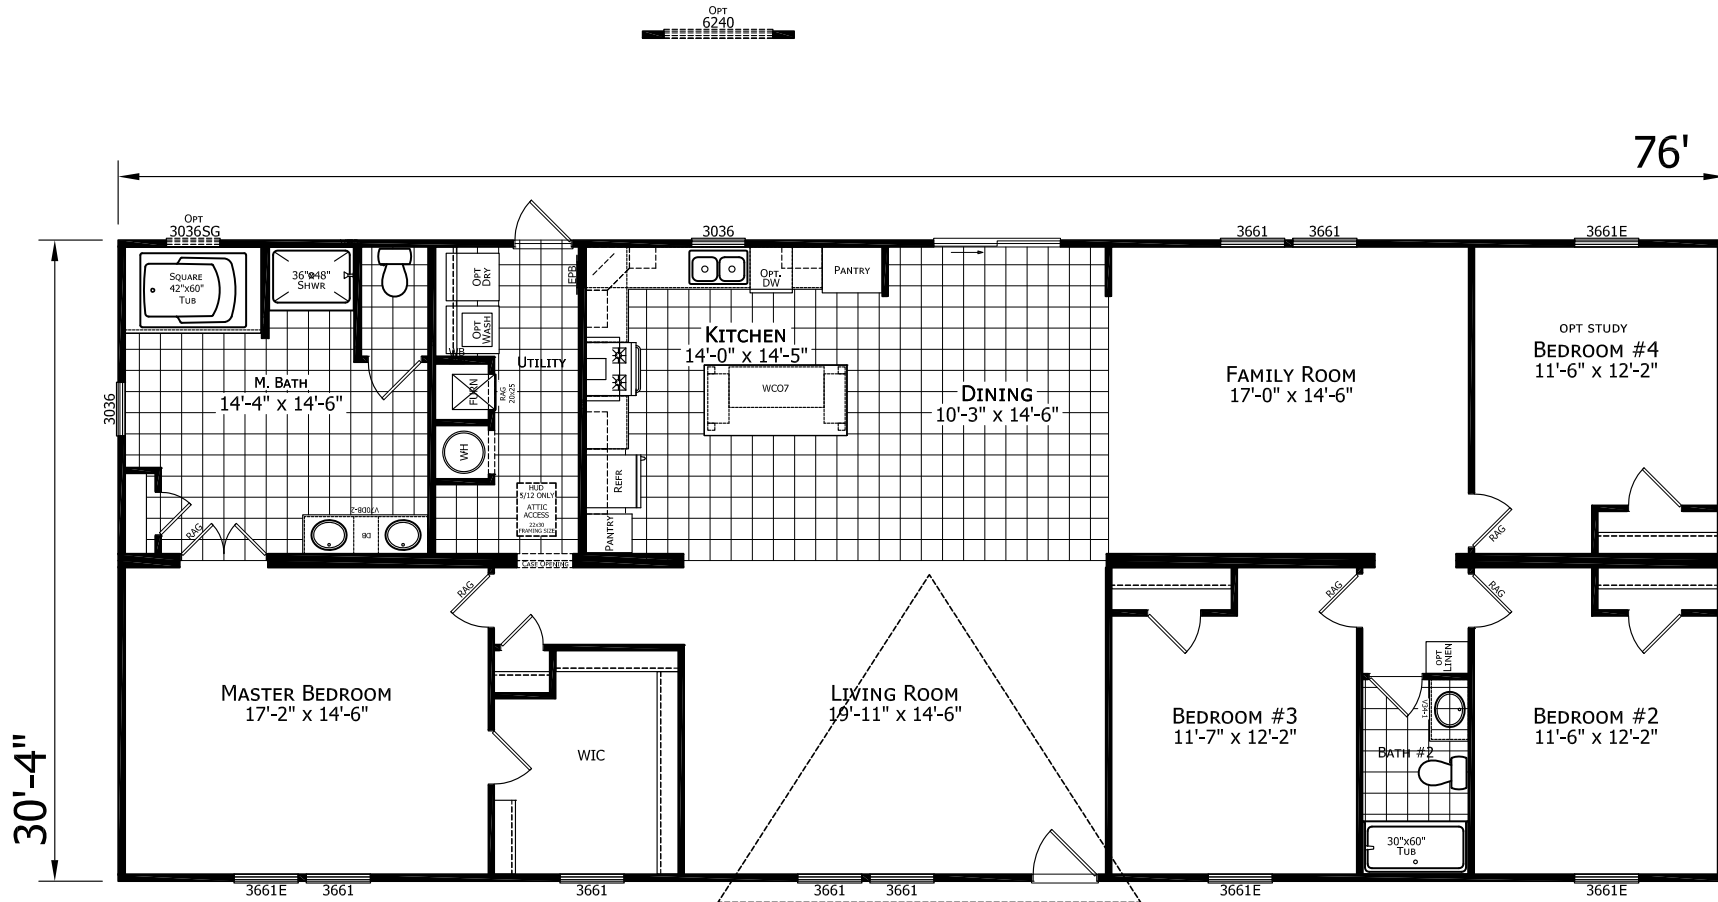

Damont

Dutch Elite Series

2,305 SQ. FT. (Approximate) 4 Bedroom, 2 Bath

Last Updated: 12-9-24

FACTORY SELECT HOMES

1480 Northside Drive
Statesville, NC 28625

FactorySelectHomeCenter.com | 1-800-965-6842

IMPORTANT: Alta Cima Corp reserves the right to modify, cancel or substitute products or features of this event at any time without prior notice or obligation. Pictures and other promotional materials are representative and may depict or contain floor plans, square footages, elevations, options, upgrades, extra design features, decorations, floor coverings, specialty light fixtures, custom paint and wall coverings, window treatments, landscaping, sound and alarm systems, furnishings, appliances, and other designer/decorator features and amenities that are not included as part of the home and/or may not be available at all locations. Home, pricing and community information is subject to change, and homes to prior sale, at any time without notice or obligation. ©2020 Alta Cima Corp. All rights reserved.