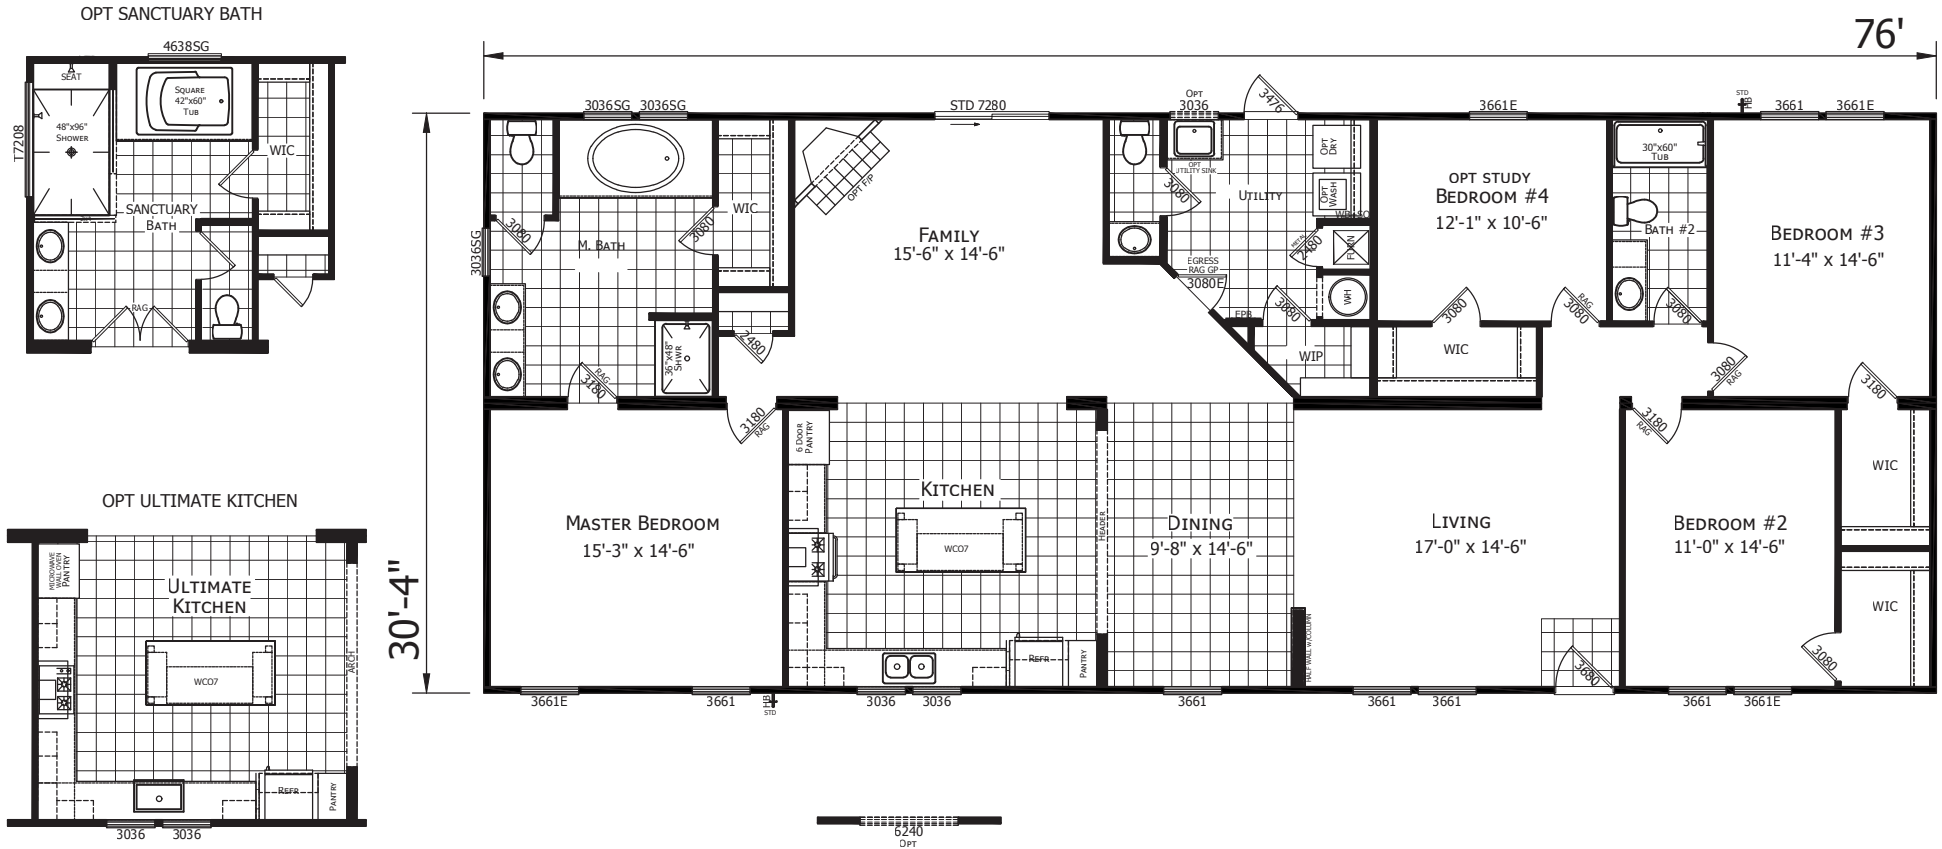

Darrow

Dutch Elite Series

2,305 SQ. FT. (Approximate) 3 Bedroom, 2.5 Bath

Last Updated: 12-9-24

FACTORY SELECT HOMES

1480 Northside Drive
Statesville, NC 28625

FactorySelectHomeCenter.com | 1-800-965-6842

IMPORTANT: Alta Cima Corp reserves the right to modify, cancel or substitute products or features of this event at any time without prior notice or obligation. Pictures and other promotional materials are representative and may depict or contain floor plans, square footages, elevations, options, upgrades, extra design features, decorations, floor coverings, specialty light fixtures, custom paint and wall coverings, window treatments, landscaping, sound and alarm systems, furnishings, appliances, and other designer/decorator features and amenities that are not included as part of the home and/or may not be available at all locations. Home, pricing and community information is subject to change, and homes to prior sale, at any time without notice or obligation. ©2020 Alta Cima Corp. All rights reserved.