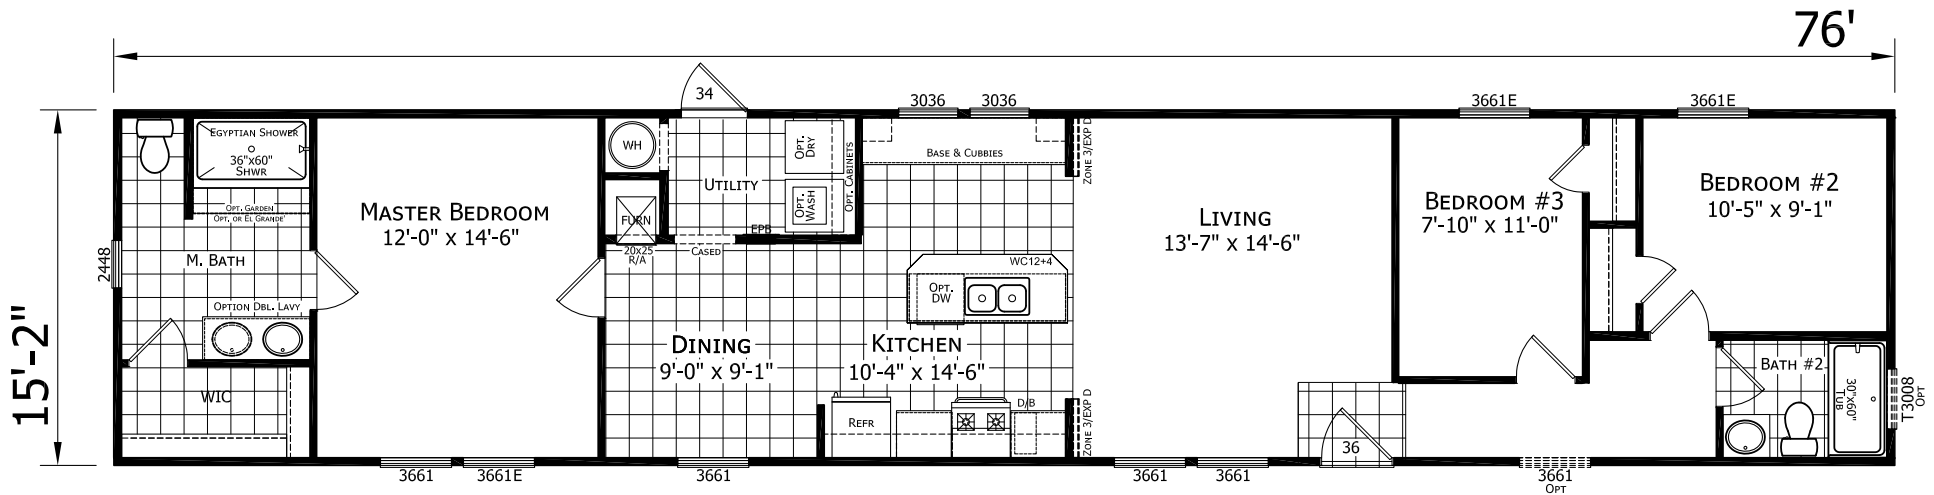

Desert Willow

Dutch Elite Series

1,153 SQ. FT. (Approximate) 3 Bedroom, 2 Bath

Last Updated: 12-9-24

FACTORY SELECT HOMES
1480 Northside Drive
Statesville, NC 28625

FactorySelectHomeCenter.com | 1-800-965-6842