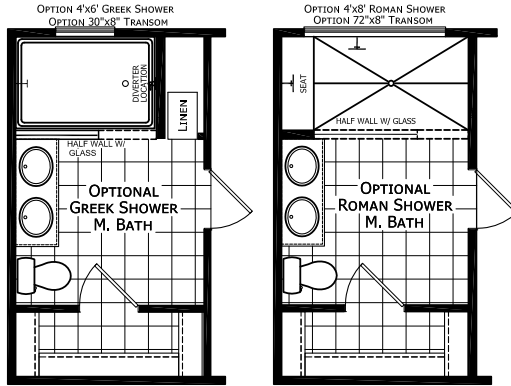

Desert Willow

Dutch Elite Series

1,153 SQ. FT. (Approximate) 3 Bedroom, 2 Bath

Last Updated: 12-9-24

FACTORY SELECT HOMES
1480 Northside Drive
Statesville, NC 28625

FactorySelectHomeCenter.com | 1-800-965-6842