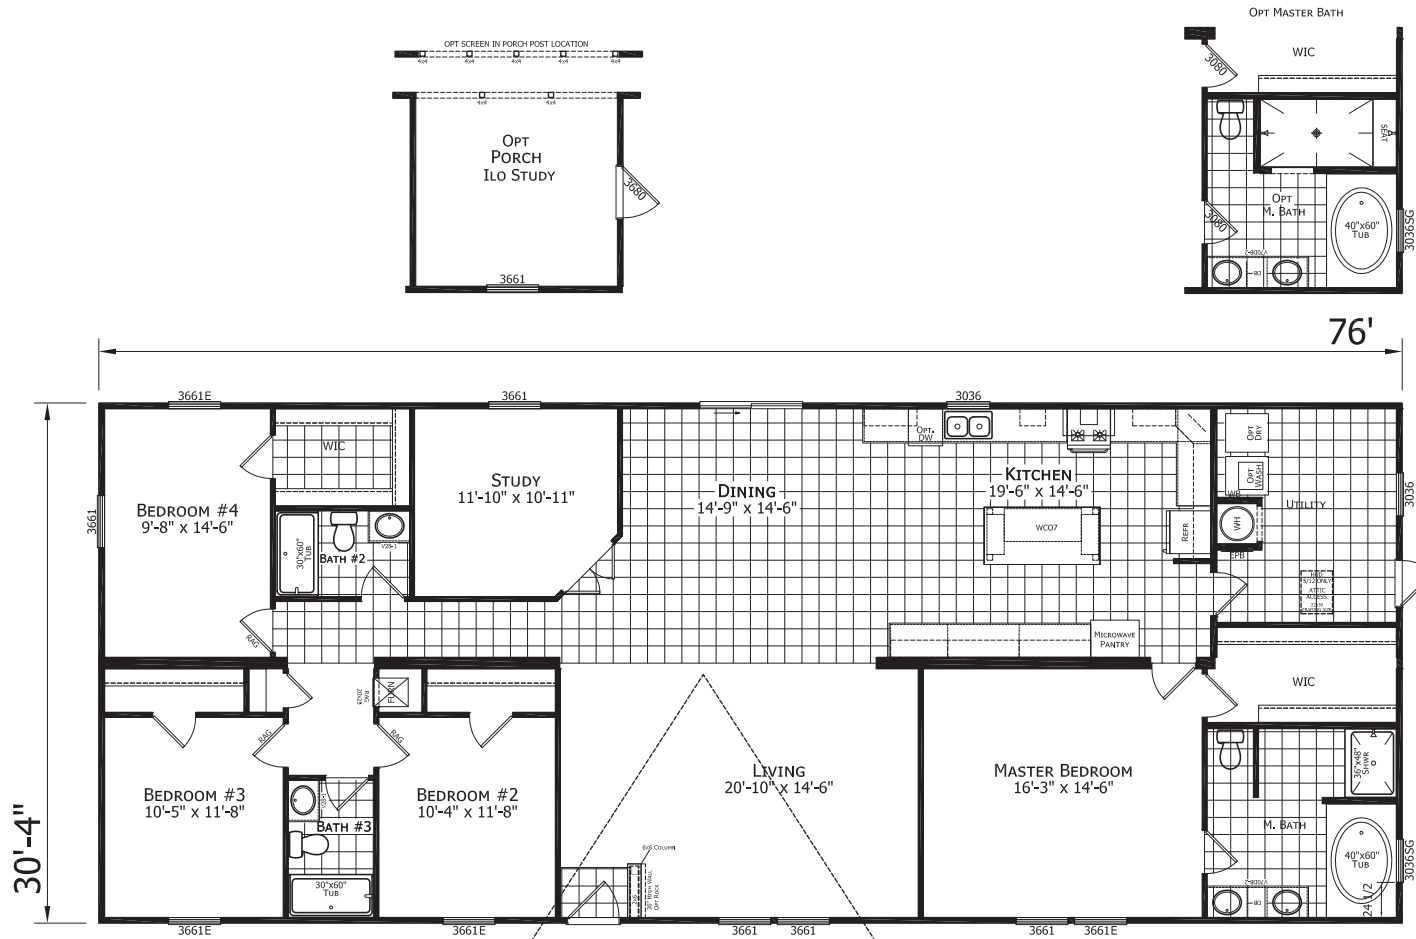

Eberlein

Dutch Elite Series

2,305 SQ. FT. (Approximate) 4 Bedroom, 3 Bath

Last Updated: 12-19-22

FACTORY SELECT HOMES

1480 Northside Drive
Statesville, NC 28625

FactorySelectHomeCenter.com | 1-800-965-6842

IMPORTANT: Alta Cima Corp reserves the right to modify, cancel or substitute products or features of this event at any time without prior notice or obligation. Pictures and other promotional materials are representative and may depict or contain floor plans, square footages, elevations, options, upgrades, extra design features, decorations, floor coverings, specialty light fixtures, custom paint and wall coverings, window treatments, landscaping, sound and alarm systems, furnishings, appliances, and other designer/decorator features and amenities that are not included as part of the home and/or may not be available at all locations. Home, pricing and community information is subject to change, and homes to prior sale, at any time without notice or obligation. ©2020 Alta Cima Corp. All rights reserved.