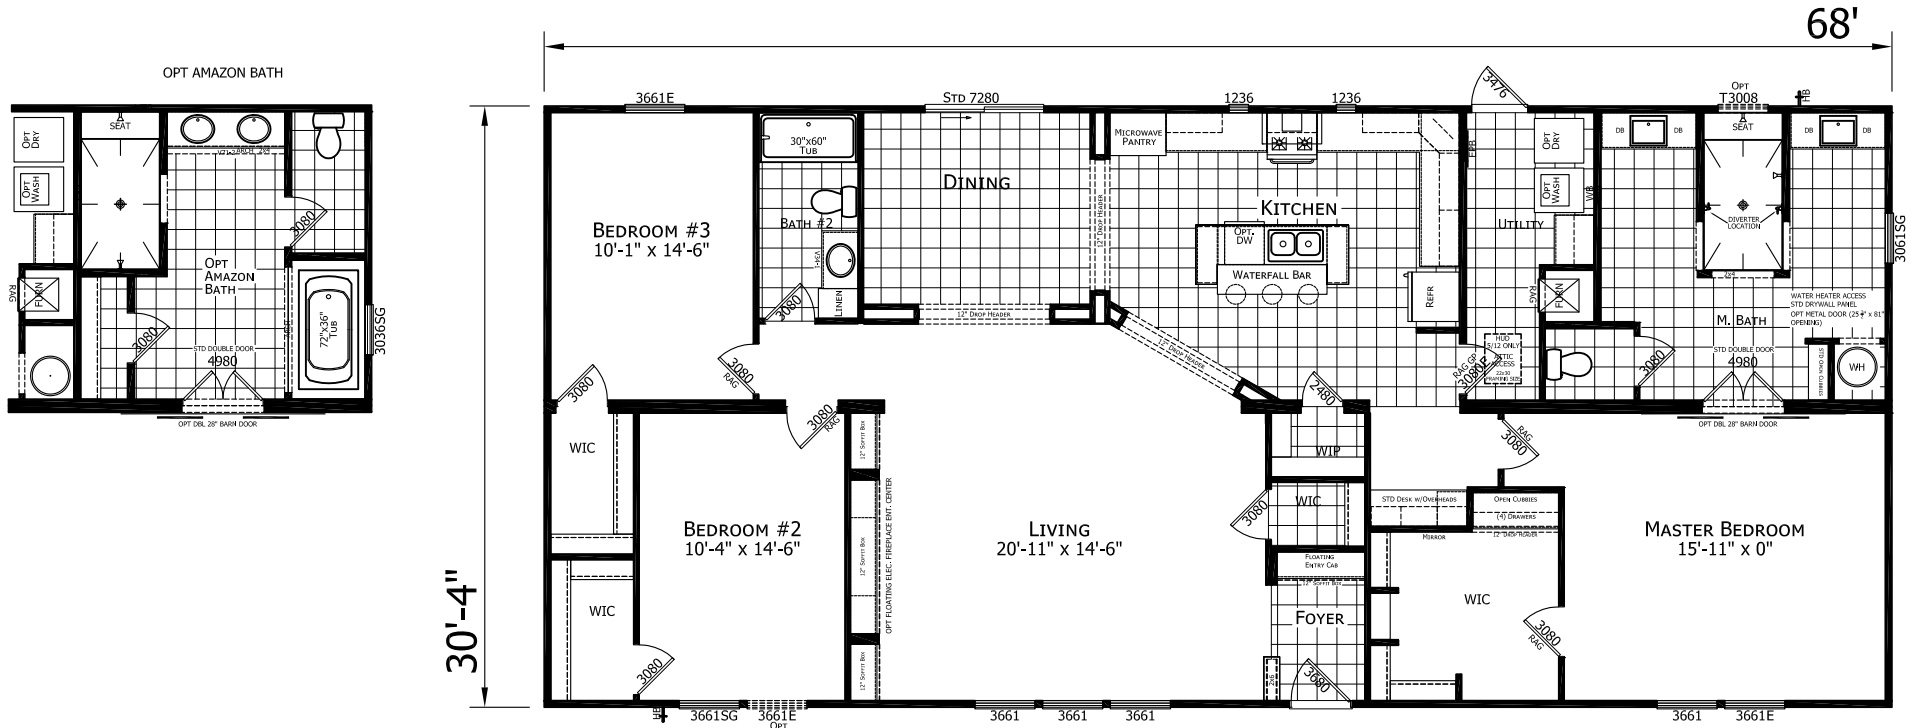

Ervin

Dutch Elite Series

2,062 SQ. FT. (Approximate) 3 Bedroom, 2 Bath

Last Updated: 12-9-24

FACTORY SELECT HOMES
1480 Northside Drive
Statesville, NC 28625

FactorySelectHomeCenter.com | 1-800-965-6842

IMPORTANT: Alta Cima Corp reserves the right to modify, cancel or substitute products or features of this event at any time without prior notice or obligation. Pictures and other promotional materials are representative and may depict or contain floor plans, square footages, elevations, options, upgrades, extra design features, decorations, floor coverings, specialty light fixtures, custom paint and wall coverings, window treatments, landscaping, sound and alarm systems, furnishings, appliances, and other designer/decorator features and amenities that are not included as part of the home and/or may not be available at all locations. Home, pricing and community information is subject to change, and homes to prior sale, at any time without notice or obligation. ©2020 Alta Cima Corp. All rights reserved.