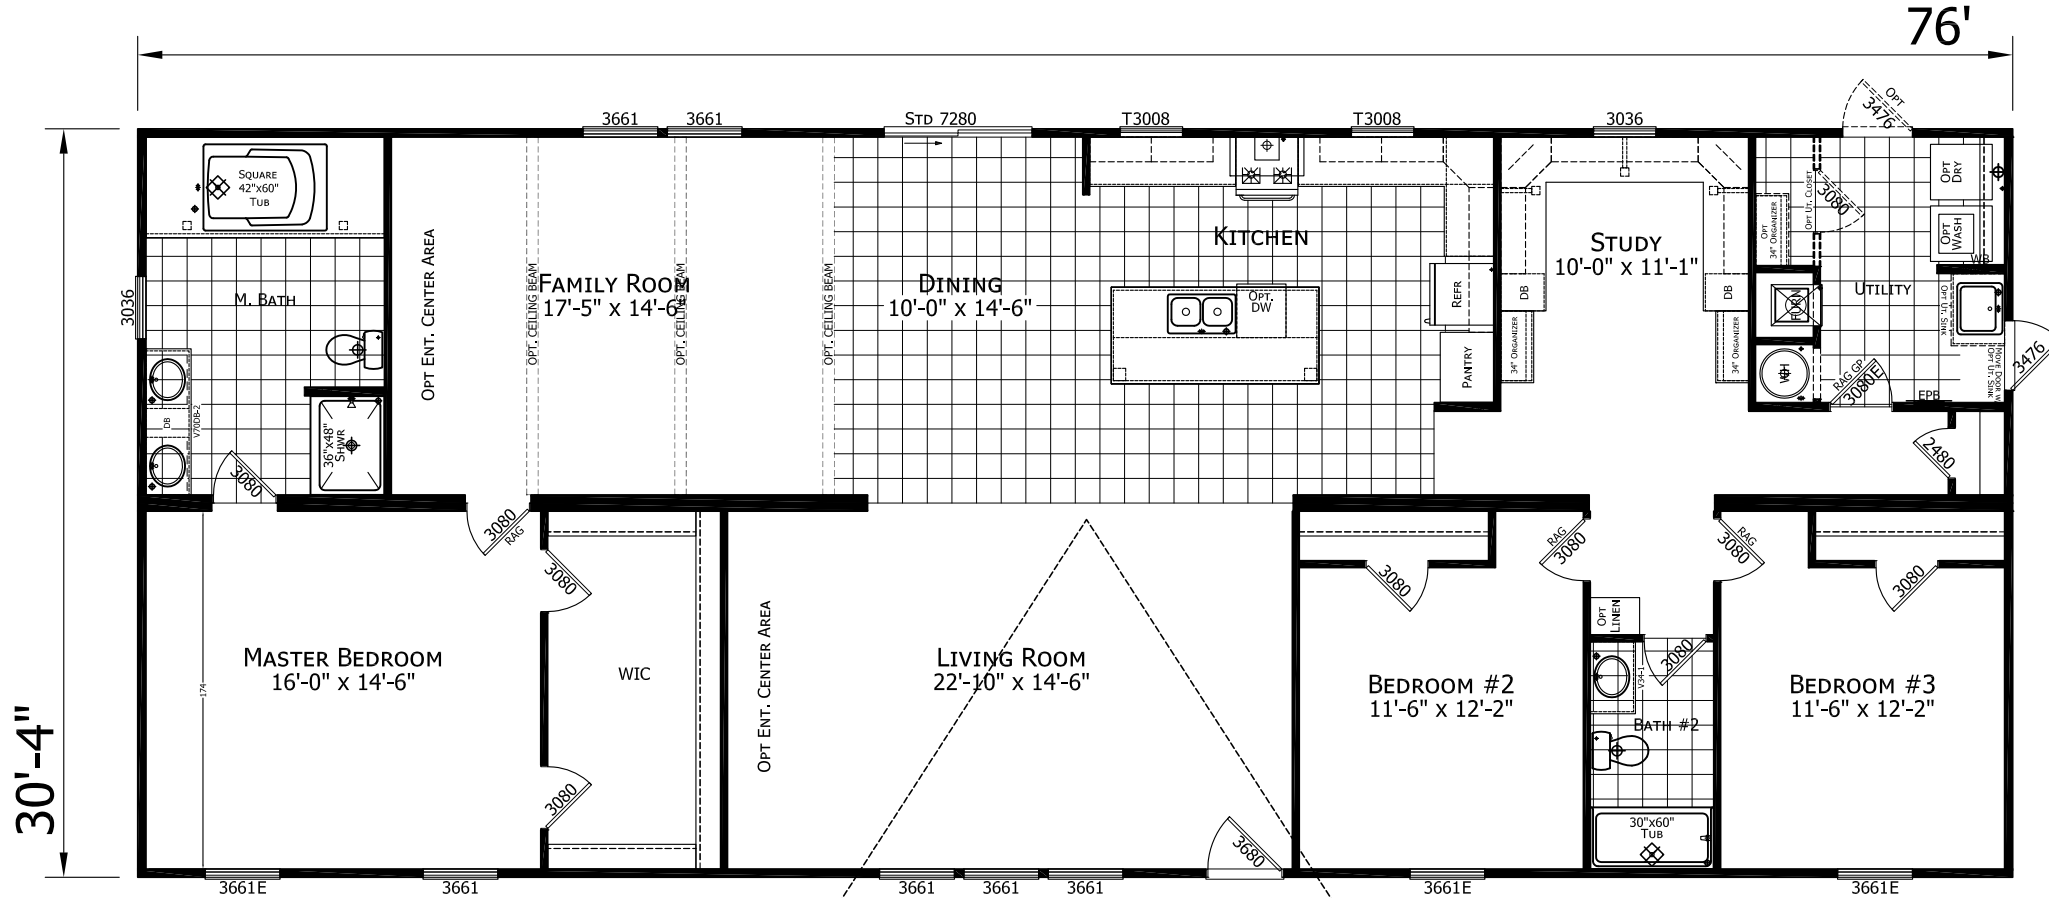

Evan

Dutch Elite Series

2,305 SQ. FT. (Approximate) 3 Bedroom, 2 Bath

Last Updated: 12-9-24

FACTORY SELECT HOMES

1480 Northside Drive
Statesville, NC 28625

FactorySelectHomeCenter.com | 1-800-965-6842

IMPORTANT: Alta Cima Corp reserves the right to modify, cancel or substitute products or features of this event at any time without prior notice or obligation. Pictures and other promotional materials are representative and may depict or contain floor plans, square footages, elevations, options, upgrades, extra design features, decorations, floor coverings, specialty light fixtures, custom paint and wall coverings, window treatments, landscaping, sound and alarm systems, furnishings, appliances, and other designer/decorator features and amenities that are not included as part of the home and/or may not be available at all locations. Home, pricing and community information is subject to change, and homes to prior sale, at any time without notice or obligation. ©2020 Alta Cima Corp. All rights reserved.