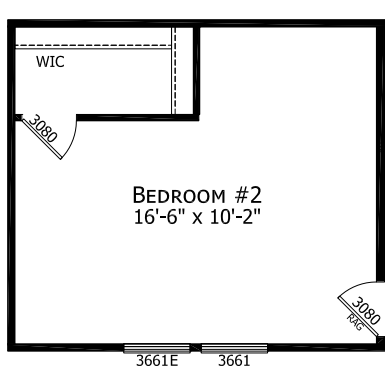

Haderlie

Dutch Elite Series

1,153 SQ. FT. (Approximate) 3 Bedroom, 2 Bath

Last Updated: 12-9-24

FACTORY SELECT HOMES

1480 Northside Drive
Statesville, NC 28625

FactorySelectHomeCenter.com | 1-800-965-6842

IMPORTANT: Alta Cima Corp reserves the right to modify, cancel or substitute products or features of this event at any time without prior notice or obligation. Pictures and other promotional materials are representative and may depict or contain floor plans, square footages, elevations, options, upgrades, extra design features, decorations, floor coverings, specialty light fixtures, custom paint and wall coverings, window treatments, landscaping, sound and alarm systems, furnishings, appliances, and other designer/decorator features and amenities that are not included as part of the home and/or may not be available at all locations. Home, pricing and community information is subject to change, and homes to prior sale, at any time without notice or obligation. ©2020 Alta Cima Corp. All rights reserved.