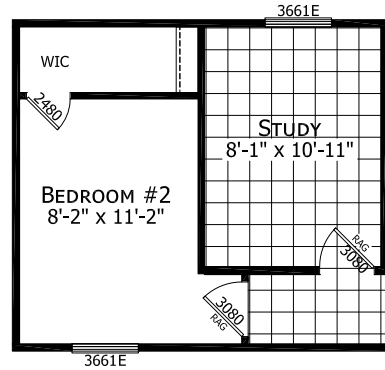

Haderlie

Dutch Elite Series

1,153 SQ. FT. (Approximate) 3 Bedroom, 2 Bath

Last Updated: 12-9-24

FACTORY SELECT HOMES

1480 Northside Drive
Statesville, NC 28625

FactorySelectHomeCenter.com | 1-800-965-6842

IMPORTANT: Alta Cima Corp reserves the right to modify, cancel or substitute products or features of this event at any time without prior notice or obligation. Pictures and other promotional materials are representative and may depict or contain floor plans, square footages, elevations, options, upgrades, extra design features, decorations, floor coverings, specialty light fixtures, custom paint and wall coverings, window treatments, landscaping, sound and alarm systems, furnishings, appliances, and other designer/decorator features and amenities that are not included as part of the home and/or may not be available at all locations. Home, pricing and community information is subject to change, and homes to prior sale, at any time without notice or obligation. ©2020 Alta Cima Corp. All rights reserved.