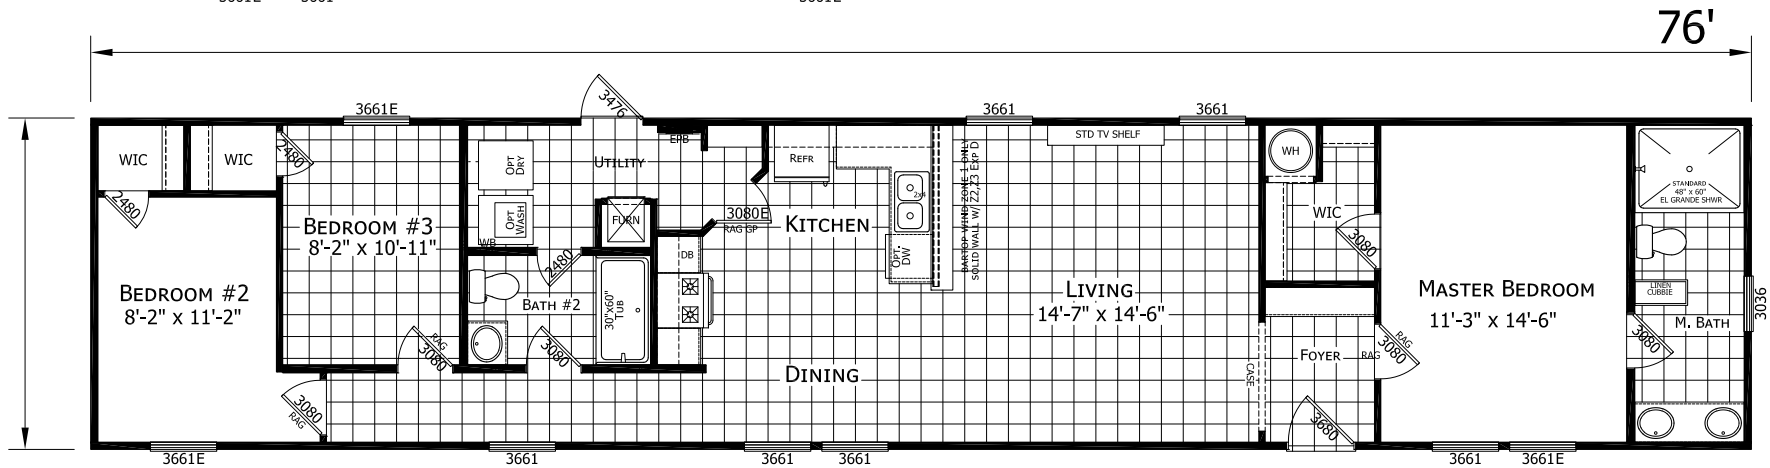

Haderlie

Dutch Elite Series

1,153 SQ. FT. (Approximate) 3 Bedroom, 2 Bath

Last Updated: 12-9-24

FACTORY SELECT HOMES

1480 Northside Drive
Statesville, NC 28625

FactorySelectHomeCenter.com | 1-800-965-6842

IMPORTANT: Alta Cima Corp reserves the right to modify, cancel or substitute products or features of this event at any time without prior notice or obligation. Pictures and other promotional materials are representative and may depict or contain floor plans, square footages, elevations, options, upgrades, extra design features, decorations, floor coverings, specialty light fixtures, custom paint and wall coverings, window treatments, landscaping, sound and alarm systems, furnishings, appliances, and other designer/decorator features and amenities that are not included as part of the home and/or may not be available at all locations. Home, pricing and community information is subject to change, and homes to prior sale, at any time without notice or obligation. ©2020 Alta Cima Corp. All rights reserved.