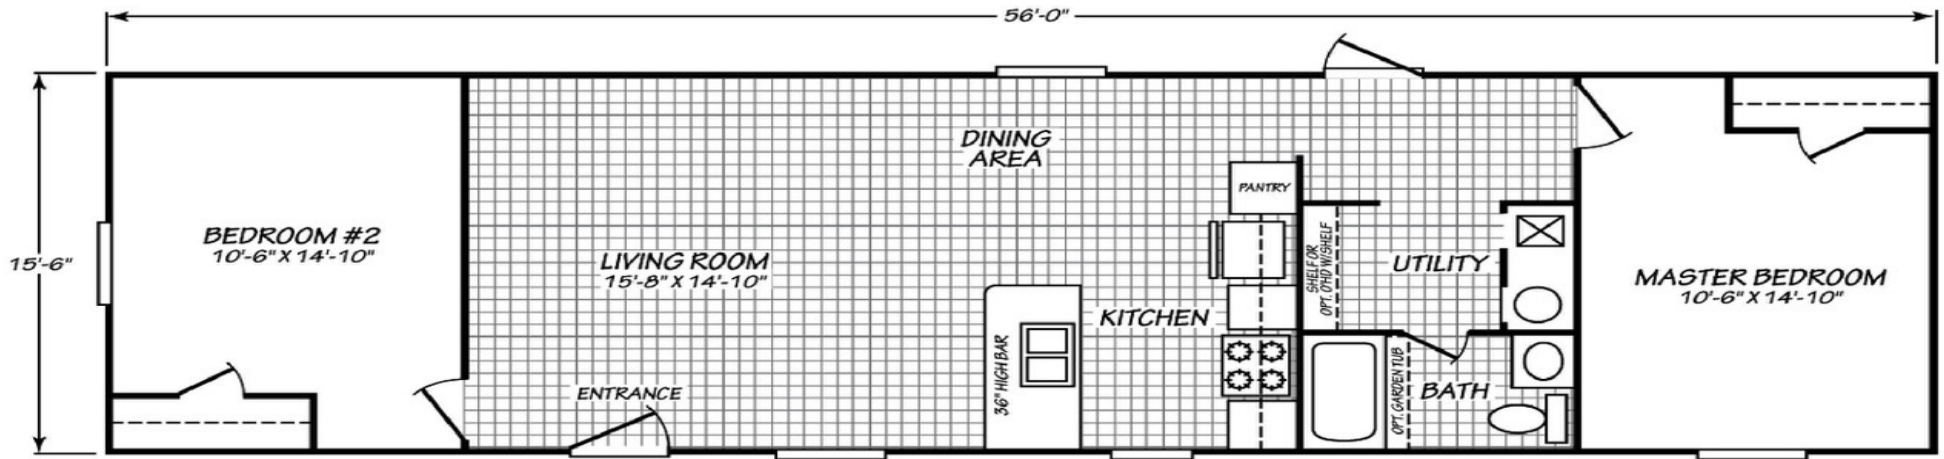

Holly Brook

Blue Ridge Multi-Wide Series

868 SQ. FT. (Approximate) 2 Bedroom, 1 Bath

Last Updated: 10-14-2020

FACTORY SELECT HOMES
 1480 Northside Drive
 Statesville, NC 28625

FactorySelectHomeCenter.com | 1-800-965-6842