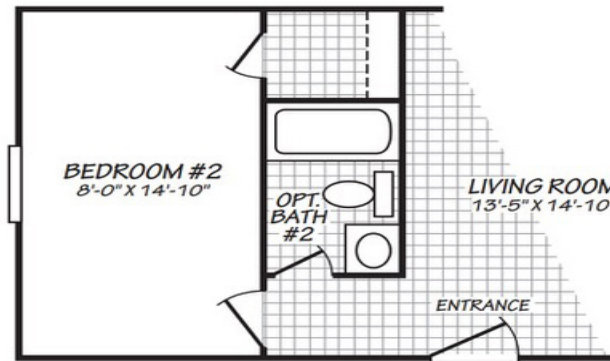

Holly Brook

Blue Ridge Multi-Wide Series

868 SQ. FT. (Approximate) 2 Bedroom, 1 Bath

Last Updated: 10-14-2020

FACTORY SELECT HOMES
 1480 Northside Drive
 Statesville, NC 28625

FactorySelectHomeCenter.com | 1-800-965-6842