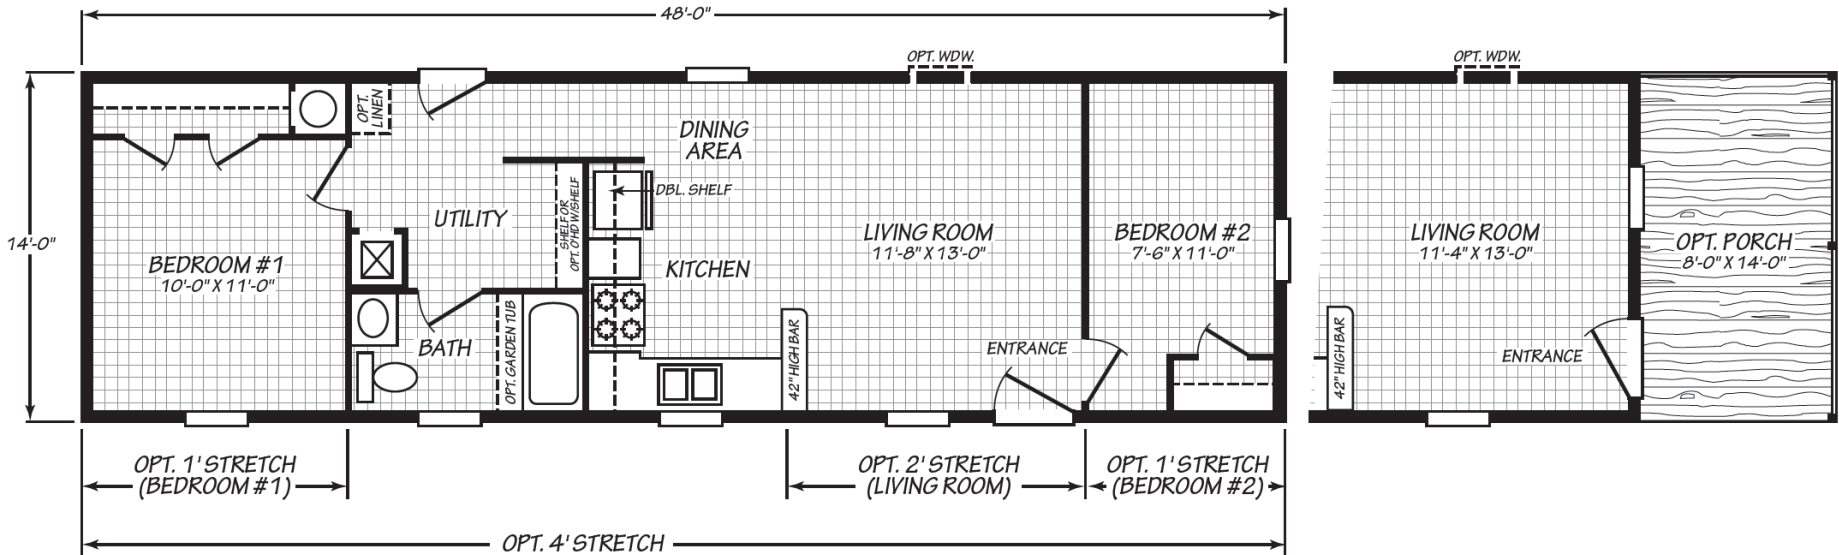

Iredell

Blue Ridge Series

655 SQ. FT. (Approximate) 2 Bedroom, 1 Bath

Last Updated: 5-16-24

FACTORY SELECT HOMES
1480 Northside Drive
Statesville, NC 28625

FactorySelectHomeCenter.com | 1-800-965-6842

IMPORTANT: Alta Cima Corp reserves the right to modify, cancel or substitute products or features of this event at any time without prior notice or obligation. Pictures and other promotional materials are representative and may depict or contain floor plans, square footages, elevations, options, upgrades, extra design features, decorations, floor coverings, specialty light fixtures, custom paint and wall coverings, window treatments, landscaping, sound and alarm systems, furnishings, appliances, and other designer/decorator features and amenities that are not included as part of the home and/or may not be available at all locations. Home, pricing and community information is subject to change, and homes to prior sale, at any time without notice or obligation. ©2020 Alta Cima Corp. All rights reserved.